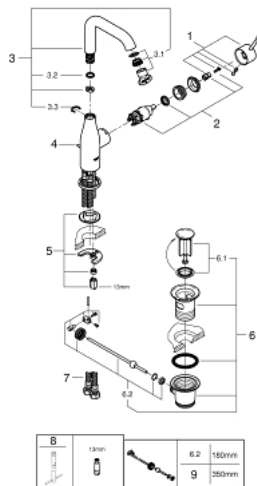

32 628 EN1 ESSENCE SINGLE-LEVER BASIN MIXER 1/2" L-SIZE

PRODUCT DESCRIPTION

- Tyc: brushed nickel
- single hole installation
- metal lever
- GROHE SilkMove 28 mm ceramic cartridge
- with temperature limiter
- GROHE LongLife finish
- GROHE EcoJoy - Less water, perfect flow
- maximum flow rate (at 3 bar): 6.5 l/min
- GROHE AquaGuide adjustable mousseur
- GROHE FastFixation Plus installation system
- swivel spout with mousseur and stop limiter
- pop-up waste set 1 1/4"
- flexible connection hoses
- min. recommended pressure 1.0 bar

32 628 EN1 ESSENCE SINGLE-LEVER BASIN MIXER 1/2" L-SIZE

SPARE PARTS

- 1: Lever (Spare part-nr. 46919EN0)
 - 2: Cartridge (Spare part-nr. 46580000)
 - 3: Tubular spout (Spare part-nr. 13374EN0)
 - 3.1: Mousseur (Spare part-nr. 48270000)
 - 3.2: Sealing washer (Spare part-nr. 0128500M)
 - 3.3: Safety ring (Spare part-nr. 4826600M)
 - 4: Pop-up rod (Spare part-nr. 46739EN0)
 - 5: Shank mounting kit (Spare part-nr. 46645000)
 - 6: Waste set 1 1/4" (Spare part-nr. 28910EN0)
 - 6.1: Plug (Spare part-nr. 07182EN0)
 - 6.2: Eccentric rod (Spare part-nr. 07052000)
 - 7: Mounting wrench (Spare part-nr. 19017000)*
 - 8: Eccentric rod (Spare part-nr. 07341000)*
- * Optional accessories