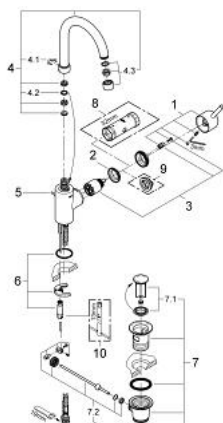

## 32 629 001 **CONCETTO SINGLE-LEVER BASIN MIXER 1/2" L-SIZE**

### PRODUCT DESCRIPTION

- Colour: chrome
- single hole installation
- metal lever
- covered lever fixing
- GROHE SilkMove 35 mm ceramic cartridge
- adjustable flow rate limiter
- GROHE LongLife finish
- GROHE FastFixation installation system
- mousseur
- swivel tubular spout with stop limiter
- pop-up waste set 1 1/4"
- flexible connection hoses
- min. recommended pressure 1.0 bar
- optional temperature limiter ref. no. 46 375

### SPARE PARTS

- 1: Lever (Spare part-nr. 46754000)
  - 2: Screw coupling (Spare part-nr. 46460000)
  - 3: Cartridge (Spare part-nr. 46374000)
  - 4: Spout (Spare part-nr. 46631000)
  - 4.1: Safety ring (Spare part-nr. 0806500M)
  - 4.2: Sealing washer (Spare part-nr. 0128500M)
  - 4.3: Mousseur (Spare part-nr. 13993000)
  - 5: Pop-up rod (Spare part-nr. 46739000)
  - 6: Shank mounting kit (Spare part-nr. 46671000)
  - 7: Waste set 1 1/4" (Spare part-nr. 28910000)
  - 7.1: Plug (Spare part-nr. 07182000)
  - 7.2: Eccentric rod (Spare part-nr. 07052000)
  - 8: Socket spanner (Spare part-nr. 19332000)\*
  - 9: Temperature limiter (Spare part-nr. 46375000)\*
  - 10: Mounting wrench (Spare part-nr. 19017000)\*
- \* Optional accessories