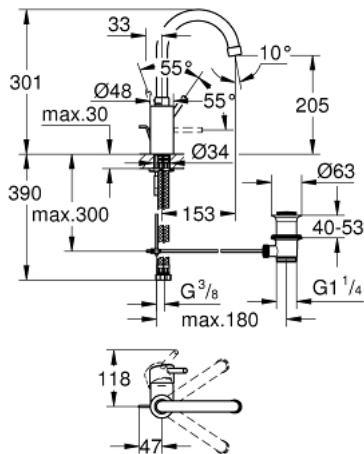

## 32 629 001 **CONCETTO SINGLE-LEVER BASIN MIXER 1/2" L-SIZE**

### PRODUCT DESCRIPTION

- Colour: chrome
- single hole installation
- metal lever
- covered lever fixing
- GROHE SilkMove 35 mm ceramic cartridge
- adjustable flow rate limiter
- GROHE LongLife finish
- GROHE FastFixation installation system
- mousseur
- swivel tubular spout with stop limiter
- pop-up waste set 1 1/4"
- flexible connection hoses
- min. recommended pressure 1.0 bar
- optional temperature limiter ref. no. 46 375

### SPARE PARTS

- 1: Lever (Spare part-nr. 46754000)
  - 2: Screw coupling (Spare part-nr. 46460000)
  - 3: Cartridge (Spare part-nr. 46374000)
  - 4: Spout (Spare part-nr. 46631000)
  - 4.1: Safety ring (Spare part-nr. 0806500M)
  - 4.2: Sealing washer (Spare part-nr. 0128500M)
  - 4.3: Mousseur (Spare part-nr. 13993000)
  - 5: Pop-up rod (Spare part-nr. 46739000)
  - 6: Shank mounting kit (Spare part-nr. 46671000)
  - 7: Waste set 1 1/4" (Spare part-nr. 28910000)
  - 7.1: Plug (Spare part-nr. 07182000)
  - 7.2: Eccentric rod (Spare part-nr. 07052000)
  - 8: Socket spanner (Spare part-nr. 19332000)\*
  - 9: Temperature limiter (Spare part-nr. 46375000)\*
  - 10: Mounting wrench (Spare part-nr. 19017000)\*
- \* Optional accessories