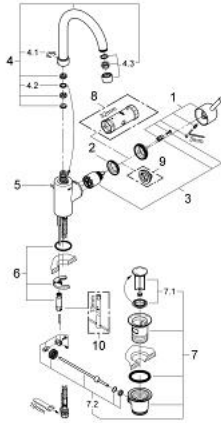

32 629 001 **CONCETTO SINGLE-LEVER BASIN MIXER 1/2"**
L-SIZE

SPARE PARTS

- 1: Lever (Spare part-nr. 46754000)
- 2: Screw coupling (Spare part-nr. 46460000)
- 3: Cartridge (Spare part-nr. 46374000)
- 4: Spout (Spare part-nr. 46631000)
- 4.1: Safety ring (Spare part-nr. 0806500M)
- 4.2: Sealing washer (Spare part-nr. 0128500M)
- 4.3: Mousseur (Spare part-nr. 13993000)
- 5: Pop-up rod (Spare part-nr. 46739000)
- 6: Shank mounting kit (Spare part-nr. 46671000)
- 7: Waste set 1 1/4" (Spare part-nr. 28910000)
- 7.1: Plug (Spare part-nr. 07182000)
- 7.2: Eccentric rod (Spare part-nr. 07052000)
- 8: Socket spanner (Spare part-nr. 19332000)*
- 9: Temperature limiter (Spare part-nr. 46375000)*
- 10: Mounting wrench (Spare part-nr. 19017000)*