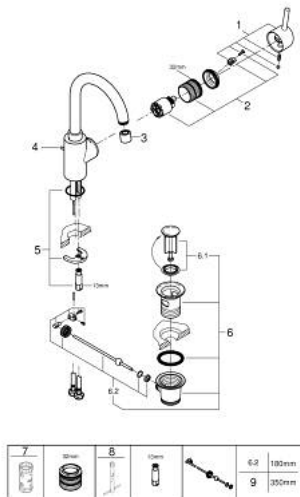

32 629 002 CONCETTO SINGLE-LEVER BASIN MIXER 1/2" L-SIZE

PRODUCT DESCRIPTION

- Colour: chrome
- single hole installation
- metal lever
- covered lever fixing
- GROHE SilkMove 35 mm ceramic cartridge
- adjustable flow rate limiter
- GROHE LongLife finish
- Protected Water Ways no contact of water with lead or nickel inside the tap
- GROHE FastFixation installation system
- mousseur
- swivel tubular spout
- with stop limiter
- pop-up waste set 1 1/4"
- flexible connection hoses
- optional temperature limiter ref. no. 46 375
- min. recommended pressure 1.0 bar

32 629 002 **CONCETTO SINGLE-LEVER BASIN MIXER 1/2" L-SIZE**

SPARE PARTS

- 1: Lever (Spare part-nr. 46754000)
- 2: Cartridge (Spare part-nr. 46374000)
- 3: Mousseur (Spare part-nr. 48418000)
- 4: Pop-up rod (Spare part-nr. 46739000)
- 5: Shank mounting kit (Spare part-nr. 46671000)
- 6: Waste set 1 1/4" (Spare part-nr. 28910000)
- 6.1: Plug (Spare part-nr. 07182000)
- 6.2: Eccentric rod (Spare part-nr. 07052000)
- 7: Socket spanner (Spare part-nr. 19332000)*
- 8: Mounting wrench (Spare part-nr. 19017000)*
- 9: Eccentric rod (Spare part-nr. 07341000)*