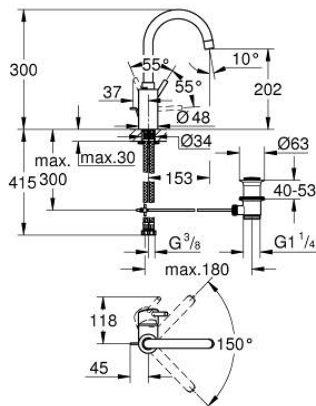

32 629 002 CONCETTO SINGLE-LEVER BASIN MIXER 1/2" L-SIZE

PRODUCT DESCRIPTION

- Colour: chrome
- single hole installation
- metal lever
- covered lever fixing
- GROHE SilkMove 35 mm ceramic cartridge
- adjustable flow rate limiter
- GROHE LongLife finish
- Protected Water Ways no contact of water with lead or nickel inside the tap
- GROHE FastFixation installation system
- mousseur
- swivel tubular spout
- with stop limiter
- pop-up waste set 1 1/4"
- flexible connection hoses
- optional temperature limiter ref. no. 46 375
- min. recommended pressure 1.0 bar

32 629 002 **CONCETTO SINGLE-LEVER BASIN MIXER 1/2" L-SIZE**

SPARE PARTS

- 1: Lever (Spare part-nr. 46754000)
- 2: Cartridge (Spare part-nr. 46374000)
- 3: Mousseur (Spare part-nr. 48418000)
- 4: Pop-up rod (Spare part-nr. 46739000)
- 5: Shank mounting kit (Spare part-nr. 46671000)
- 6: Waste set 1 1/4" (Spare part-nr. 28910000)
- 6.1: Plug (Spare part-nr. 07182000)
- 6.2: Eccentric rod (Spare part-nr. 07052000)
- 7: Socket spanner (Spare part-nr. 19332000)*
- 8: Mounting wrench (Spare part-nr. 19017000)*
- 9: Eccentric rod (Spare part-nr. 07341000)*