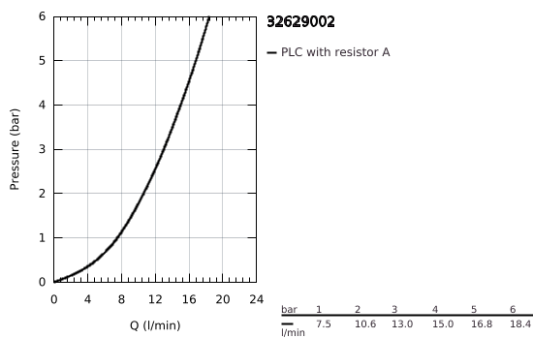

32 629 002 CONCETTO SINGLE-LEVER BASIN MIXER 1/2" L-SIZE

PRODUCT DESCRIPTION

- Colour: chrome
- single hole installation
- metal lever
- covered lever fixing
- GROHE SilkMove 35 mm ceramic cartridge
- adjustable flow rate limiter
- GROHE LongLife finish
- Protected Water Ways no contact of water with lead or nickel inside the tap
- GROHE FastFixation installation system
- mousseur
- swivel tubular spout
- with stop limiter
- pop-up waste set 1 1/4"
- flexible connection hoses
- optional temperature limiter ref. no. 46 375
- min. recommended pressure 1.0 bar

32 629 002 **CONCETTO SINGLE-LEVER BASIN MIXER 1/2" L-SIZE**

SPARE PARTS

- 1: Lever (Spare part-nr. 46754000)
- 2: Cartridge (Spare part-nr. 46374000)
- 3: Mousseur (Spare part-nr. 48418000)
- 4: Pop-up rod (Spare part-nr. 46739000)
- 5: Shank mounting kit (Spare part-nr. 46671000)
- 6: Waste set 1 1/4" (Spare part-nr. 28910000)
- 6.1: Plug (Spare part-nr. 07182000)
- 6.2: Eccentric rod (Spare part-nr. 07052000)
- 7: Socket spanner (Spare part-nr. 19332000)*
- 8: Mounting wrench (Spare part-nr. 19017000)*
- 9: Eccentric rod (Spare part-nr. 07341000)*