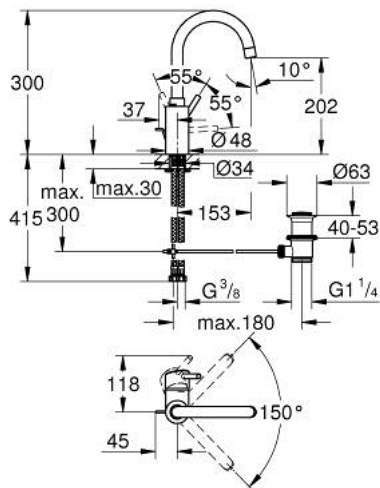

32 629 002 **CONCETTO SINGLE-LEVER BASIN MIXER 1/2"**
L-SIZE

PRODUCT DESCRIPTION

- Typ: Chrome
- single hole installation
- metal lever
- covered lever fixing
- GROHE SilkMove 35 mm ceramic cartridge
- adjustable flow rate limiter
- GROHE LongLife finish
- Protected Water Ways no contact of water with lead or nickel inside the tap
- GROHE FastFixation installation system
- mousseur
- swivel tubular spout
- with stop limiter
- pop-up waste set 1 1/4"
- flexible connection hoses
- optional temperature limiter ref. no. 46 375
- min. recommended pressure 1.0 bar

32 629 002 **CONCETTO SINGLE-LEVER BASIN MIXER 1/2"**
L-SIZE

SPARE PARTS

- 1: Lever (Spare part-nr. 46754000)
- 2: Cartridge (Spare part-nr. 46374000)
- 3: Mousseur (Spare part-nr. 48418000)
- 4: Pop-up rod (Spare part-nr. 46739000)
- 5: Shank mounting kit (Spare part-nr. 46671000)
- 6: Waste set 1 1/4" (Spare part-nr. 28910000)
- 6.1: Plug (Spare part-nr. 07182000)
- 6.2: Eccentric rod (Spare part-nr. 07052000)
- 7: Socket spanner (Spare part-nr. 19332000)*
- 8: Mounting wrench (Spare part-nr. 19017000)*
- 9: Eccentric rod (Spare part-nr. 07341000)*