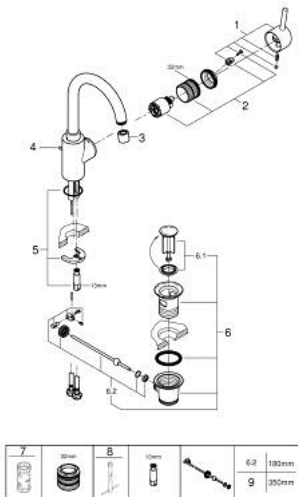

32 629 002 **CONCETTO SINGLE-LEVER BASIN MIXER 1/2"**
L-SIZE

PRODUCT DESCRIPTION

- Typ: Chrome
- single hole installation
- metal lever
- covered lever fixing
- GROHE SilkMove 35 mm ceramic cartridge
- adjustable flow rate limiter
- GROHE LongLife finish
- Protected Water Ways no contact of water with lead or nickel inside the tap
- GROHE FastFixation installation system
- mousseur
- swivel tubular spout
- with stop limiter
- pop-up waste set 1 1/4"
- flexible connection hoses
- optional temperature limiter ref. no. 46 375
- min. recommended pressure 1.0 bar

32 629 002 **CONCETTO SINGLE-LEVER BASIN MIXER 1/2"**
L-SIZE

SPARE PARTS

- 1: Lever (Spare part-nr. 46754000)
- 2: Cartridge (Spare part-nr. 46374000)
- 3: Mousseur (Spare part-nr. 48418000)
- 4: Pop-up rod (Spare part-nr. 46739000)
- 5: Shank mounting kit (Spare part-nr. 46671000)
- 6: Waste set 1 1/4" (Spare part-nr. 28910000)
- 6.1: Plug (Spare part-nr. 07182000)
- 6.2: Eccentric rod (Spare part-nr. 07052000)
- 7: Socket spanner (Spare part-nr. 19332000)*
- 8: Mounting wrench (Spare part-nr. 19017000)*
- 9: Eccentric rod (Spare part-nr. 07341000)*