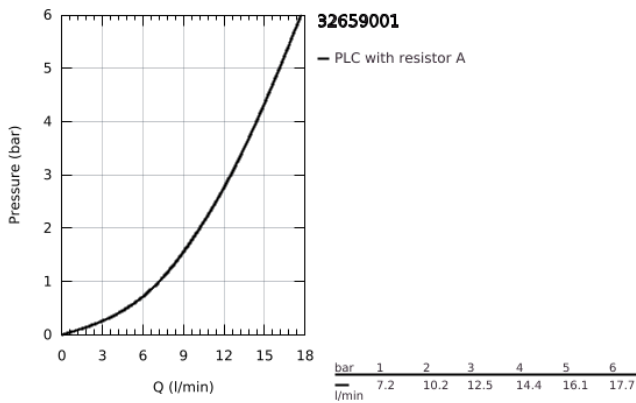

32 659 001 **CONCETTO SINGLE-LEVER SINK MIXER 1/2"**

PRODUCT DESCRIPTION

- Colour: chrome
- low spout
- single hole installation
- GROHE LongLife finish
- GROHE SilkMove 35 mm ceramic cartridge
- mousseur
- adjustable flow rate limiter
- swivel cast spout
- swivel area 140°
- flexible connection hoses
- rapid installation system
- maximum flow rate (at 3 bar): 13 l/min

32 659 001 **CONCETTO SINGLE-LEVER SINK MIXER 1/2"**

SPARE PARTS

- 1: Lever (Spare part-nr. 46723000)
- 2: Cap (Spare part-nr. 46601000)
- 3: Cartridge (Spare part-nr. 46374000)
- 4: Mousseur (Spare part-nr. 06574000)
- 5: Seal kit (Spare part-nr. 46429SA0)
- 6: Shank mounting kit (Spare part-nr. 46249000)
- 7: Support plate (Spare part-nr. 05334000)
- 8: Mounting wrench (Spare part-nr. 19017000)*