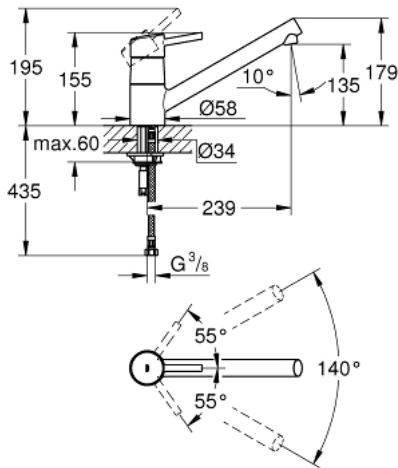

32 659 001 **CONCETTO SINGLE-LEVER SINK MIXER 1/2"**

PRODUCT DESCRIPTION

- Colour: chrome
- low spout
- single hole installation
- GROHE LongLife finish
- GROHE SilkMove 35 mm ceramic cartridge
- mousseur
- adjustable flow rate limiter
- swivel cast spout
- swivel area 140°
- flexible connection hoses
- rapid installation system
- maximum flow rate (at 3 bar): 13 l/min

32 659 001 **CONCETTO SINGLE-LEVER SINK MIXER 1/2"**

SPARE PARTS

- 1: Lever (Spare part-nr. 46723000)
- 2: Cap (Spare part-nr. 46601000)
- 3: Cartridge (Spare part-nr. 46374000)
- 4: Mousseur (Spare part-nr. 06574000)
- 5: Seal kit (Spare part-nr. 46429SA0)
- 6: Shank mounting kit (Spare part-nr. 46249000)
- 7: Support plate (Spare part-nr. 05334000)
- 8: Mounting wrench (Spare part-nr. 19017000)*