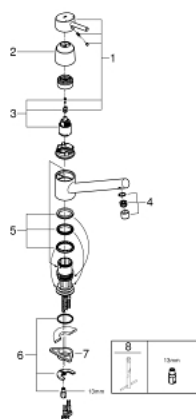

32 659 001 **CONCETTO SINGLE-LEVER SINK MIXER 1/2"**

PRODUCT DESCRIPTION

- Colour: chrome
- low spout
- single hole installation
- GROHE LongLife finish
- GROHE SilkMove 35 mm ceramic cartridge
- mousseur
- adjustable flow rate limiter
- swivel cast spout
- swivel area 140°
- flexible connection hoses
- rapid installation system
- maximum flow rate (at 3 bar): 13 l/min

32 659 001 **CONCETTO SINGLE-LEVER SINK MIXER 1/2"**

SPARE PARTS

- 1: Lever (Spare part-nr. 46723000)
- 2: Cap (Spare part-nr. 46601000)
- 3: Cartridge (Spare part-nr. 46374000)
- 4: Mousseur (Spare part-nr. 06574000)
- 5: Seal kit (Spare part-nr. 46429SA0)
- 6: Shank mounting kit (Spare part-nr. 46249000)
- 7: Support plate (Spare part-nr. 05334000)
- 8: Mounting wrench (Spare part-nr. 19017000)*