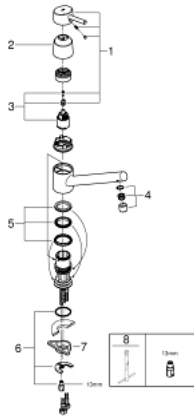

32 659 001 **CONCETTO SINGLE-LEVER SINK MIXER 1/2"**

PRODUCT DESCRIPTION

- Tyc: Chrome
- low spout
- single hole installation
- GROHE LongLife finish
- GROHE SilkMove 35 mm ceramic cartridge
- mousseur
- adjustable flow rate limiter
- swivel cast spout
- swivel area 140°
- flexible connection hoses
- rapid installation system
- maximum flow rate (at 3 bar): 13 l/min

32 659 001 **CONCETTO SINGLE-LEVER SINK MIXER 1/2"**

SPARE PARTS

- 1: Lever (Spare part-nr. 46723000)
 - 2: Cap (Spare part-nr. 46601000)
 - 3: Cartridge (Spare part-nr. 46374000)
 - 4: Mousseur (Spare part-nr. 06574000)
 - 5: Seal kit (Spare part-nr. 46429SA0)
 - 6: Shank mounting kit (Spare part-nr. 46249000)
 - 7: Support plate (Spare part-nr. 05334000)
 - 8: Mounting wrench (Spare part-nr. 19017000)*
- * Optional accessories