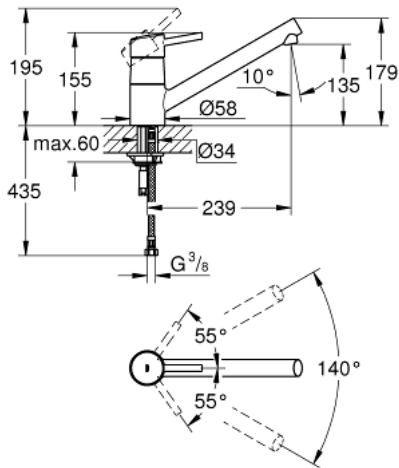

32 659 001 **CONCETTO SINGLE-LEVER SINK MIXER 1/2"**

PRODUCT DESCRIPTION

- Tyc: Chrome
- low spout
- single hole installation
- GROHE LongLife finish
- GROHE SilkMove 35 mm ceramic cartridge
- mousseur
- adjustable flow rate limiter
- swivel cast spout
- swivel area 140°
- flexible connection hoses
- rapid installation system
- maximum flow rate (at 3 bar): 13 l/min

32 659 001 **CONCETTO SINGLE-LEVER SINK MIXER 1/2"**

SPARE PARTS

- 1: Lever (Spare part-nr. 46723000)
 - 2: Cap (Spare part-nr. 46601000)
 - 3: Cartridge (Spare part-nr. 46374000)
 - 4: Mousseur (Spare part-nr. 06574000)
 - 5: Seal kit (Spare part-nr. 46429SA0)
 - 6: Shank mounting kit (Spare part-nr. 46249000)
 - 7: Support plate (Spare part-nr. 05334000)
 - 8: Mounting wrench (Spare part-nr. 19017000)*
- * Optional accessories