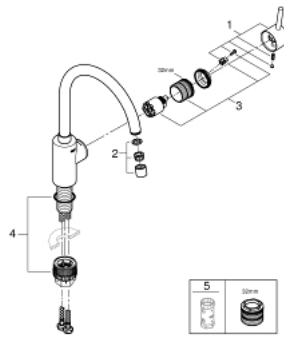

32 661 003 **CONCETTO SINGLE-LEVER SINK MIXER 1/2"**

PRODUCT DESCRIPTION

- Colour: chrome
- high spout
- single hole installation
- GROHE LongLife finish
- GROHE SilkMove 35 mm ceramic cartridge
- Protected Water Ways no contact of water with lead or nickel inside the tap
- mousseur
- adjustable flow rate limiter
- swivel tubular spout, swivel area 150°
- flexible connection hoses
- metal fixation set
- maximum flow rate (at 3 bar): 10 l/min

32 661 003 **CONCETTO SINGLE-LEVER SINK MIXER 1/2"**

SPARE PARTS

- 1: Lever (Spare part-nr. 46754000)
 - 2: Mousseur (Spare part-nr. 48418000)
 - 3: Cartridge (Spare part-nr. 46374000)
 - 4: Mounting set (Spare part-nr. 48477000)
 - 5: Socket spanner (Spare part-nr. 19332000)*
- * Optional accessories