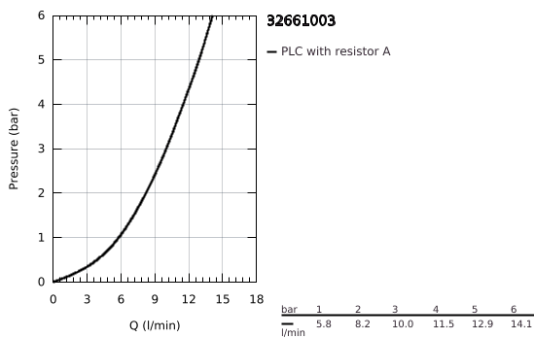

32 661 003 **CONCETTO SINGLE-LEVER SINK MIXER 1/2"**

PRODUCT DESCRIPTION

- Colour: chrome
- high spout
- single hole installation
- GROHE LongLife finish
- GROHE SilkMove 35 mm ceramic cartridge
- Protected Water Ways no contact of water with lead or nickel inside the tap
- mousseur
- adjustable flow rate limiter
- swivel tubular spout, swivel area 150°
- flexible connection hoses
- metal fixation set
- maximum flow rate (at 3 bar): 10 l/min

32 661 003 **CONCETTO SINGLE-LEVER SINK MIXER 1/2"**

SPARE PARTS

- 1: Lever (Spare part-nr. 46754000)
 - 2: Mousseur (Spare part-nr. 48418000)
 - 3: Cartridge (Spare part-nr. 46374000)
 - 4: Mounting set (Spare part-nr. 48477000)
 - 5: Socket spanner (Spare part-nr. 19332000)*
- * Optional accessories