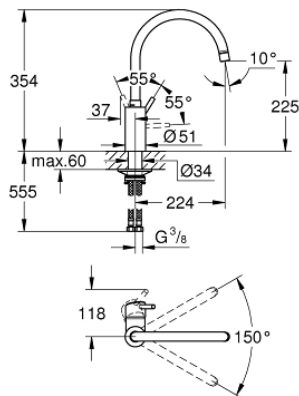

32 661 003 **CONCETTO SINGLE-LEVER SINK MIXER 1/2"**

PRODUCT DESCRIPTION

- Colour: chrome
- high spout
- single hole installation
- GROHE LongLife finish
- GROHE SilkMove 35 mm ceramic cartridge
- Protected Water Ways no contact of water with lead or nickel inside the tap
- mousseur
- adjustable flow rate limiter
- swivel tubular spout, swivel area 150°
- flexible connection hoses
- metal fixation set
- maximum flow rate (at 3 bar): 10 l/min

32 661 003 **CONCETTO SINGLE-LEVER SINK MIXER 1/2"**

SPARE PARTS

- 1: Lever (Spare part-nr. 46754000)
 - 2: Mousseur (Spare part-nr. 48418000)
 - 3: Cartridge (Spare part-nr. 46374000)
 - 4: Mounting set (Spare part-nr. 48477000)
 - 5: Socket spanner (Spare part-nr. 19332000)*
- * Optional accessories