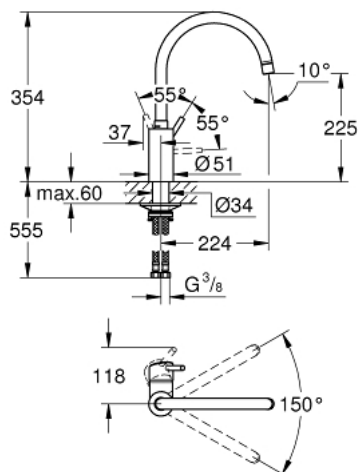

32 661 003 **CONCETTO SINGLE-LEVER SINK MIXER 1/2"**

PRODUCT DESCRIPTION

- Tyc: Chrome
- high spout
- single hole installation
- GROHE LongLife finish
- GROHE SilkMove 35 mm ceramic cartridge
- Protected Water Ways no contact of water with lead or nickel inside the tap
- mousseur
- adjustable flow rate limiter
- swivel tubular spout, swivel area 150°
- flexible connection hoses
- metal fixation set
- maximum flow rate (at 3 bar): 10 l/min

32 661 003 **CONCETTO SINGLE-LEVER SINK MIXER 1/2"**

SPARE PARTS

- 1: Lever (Spare part-nr. 46754000)
 - 2: Mousseur (Spare part-nr. 48418000)
 - 3: Cartridge (Spare part-nr. 46374000)
 - 4: Mounting set (Spare part-nr. 48477000)
 - 5: Socket spanner (Spare part-nr. 19332000)*
- * Optional accessories