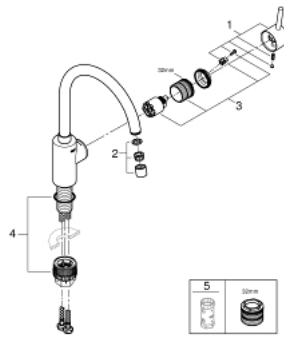

32 661 003 **CONCETTO SINGLE-LEVER SINK MIXER 1/2"**

PRODUCT DESCRIPTION

- Tyc: Chrome
- high spout
- single hole installation
- GROHE LongLife finish
- GROHE SilkMove 35 mm ceramic cartridge
- Protected Water Ways no contact of water with lead or nickel inside the tap
- mousseur
- adjustable flow rate limiter
- swivel tubular spout, swivel area 150°
- flexible connection hoses
- metal fixation set
- maximum flow rate (at 3 bar): 10 l/min

32 661 003 **CONCETTO SINGLE-LEVER SINK MIXER 1/2"**

SPARE PARTS

- 1: Lever (Spare part-nr. 46754000)
 - 2: Mousseur (Spare part-nr. 48418000)
 - 3: Cartridge (Spare part-nr. 46374000)
 - 4: Mounting set (Spare part-nr. 48477000)
 - 5: Socket spanner (Spare part-nr. 19332000)*
- * Optional accessories