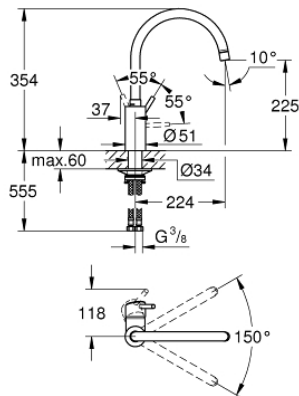

32 661 DC3 **CONCETTO SINGLE-LEVER SINK MIXER 1/2"**

PRODUCT DESCRIPTION

- Colour: supersteel
- high spout
- single hole installation
- GROHE LongLife finish
- GROHE SilkMove 35 mm ceramic cartridge
- Protected Water Ways no contact of water with lead or nickel inside the tap
- mousseur
- adjustable flow rate limiter
- swivel tubular spout, swivel area 150°
- flexible connection hoses
- metal fixation set
- maximum flow rate (at 3 bar): 10 l/min

32 661 DC3 **CONCETTO SINGLE-LEVER SINK MIXER 1/2"**

SPARE PARTS

- 1: Lever (Spare part-nr. 46754DC0)
 - 2: Mousseur (Spare part-nr. 48418DC0)
 - 3: Cartridge (Spare part-nr. 46374000)
 - 4: Mounting set (Spare part-nr. 48477000)
 - 5: Socket spanner (Spare part-nr. 19332000)*
- * Optional accessories