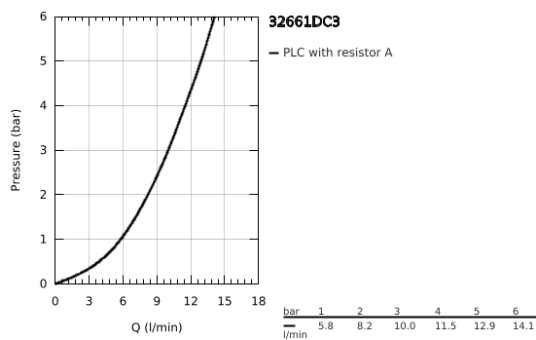

32 661 DC3 **CONCETTO SINGLE-LEVER SINK MIXER 1/2"**

PRODUCT DESCRIPTION

- Colour: supersteel
- high spout
- single hole installation
- GROHE LongLife finish
- GROHE SilkMove 35 mm ceramic cartridge
- Protected Water Ways no contact of water with lead or nickel inside the tap
- mousseur
- adjustable flow rate limiter
- swivel tubular spout, swivel area 150°
- flexible connection hoses
- metal fixation set
- maximum flow rate (at 3 bar): 10 l/min

32 661 DC3 **CONCETTO SINGLE-LEVER SINK MIXER 1/2"**

SPARE PARTS

- 1: Lever (Spare part-nr. 46754DC0)
 - 2: Mousseur (Spare part-nr. 48418DC0)
 - 3: Cartridge (Spare part-nr. 46374000)
 - 4: Mounting set (Spare part-nr. 48477000)
 - 5: Socket spanner (Spare part-nr. 19332000)*
- * Optional accessories