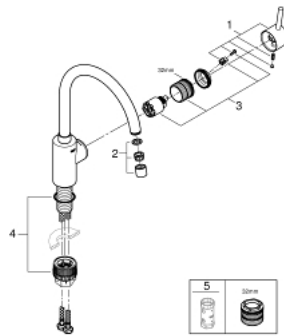

## 32 661 DC3 **CONCETTO SINGLE-LEVER SINK MIXER 1/2"**

### PRODUCT DESCRIPTION

- Tyc: supersteel
- high spout
- single hole installation
- GROHE LongLife finish
- GROHE SilkMove 35 mm ceramic cartridge
- Protected Water Ways no contact of water with lead or nickel inside the tap
- mousseur
- adjustable flow rate limiter
- swivel tubular spout, swivel area 150°
- flexible connection hoses
- metal fixation set
- maximum flow rate (at 3 bar): 10 l/min

### SPARE PARTS

- 1: Lever (Spare part-nr. 46754DC0)
  - 2: Mousseur (Spare part-nr. 48418DC0)
  - 3: Cartridge (Spare part-nr. 46374000)
  - 4: Mounting set (Spare part-nr. 48477000)
  - 5: Socket spanner (Spare part-nr. 19332000)\*
- \* Optional accessories