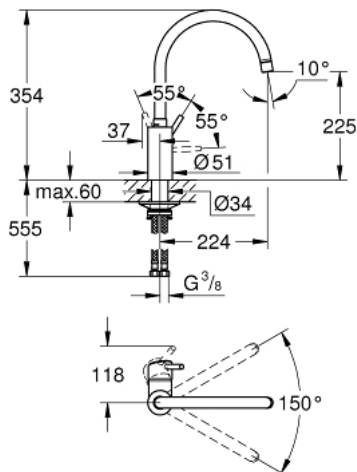

## 32 661 DC3 **CONCETTO SINGLE-LEVER SINK MIXER 1/2"**

### PRODUCT DESCRIPTION

- Tyc: supersteel
- high spout
- single hole installation
- GROHE LongLife finish
- GROHE SilkMove 35 mm ceramic cartridge
- Protected Water Ways no contact of water with lead or nickel inside the tap
- mousseur
- adjustable flow rate limiter
- swivel tubular spout, swivel area 150°
- flexible connection hoses
- metal fixation set
- maximum flow rate (at 3 bar): 10 l/min

### SPARE PARTS

- 1: Lever (Spare part-nr. 46754DC0)
  - 2: Mousseur (Spare part-nr. 48418DC0)
  - 3: Cartridge (Spare part-nr. 46374000)
  - 4: Mounting set (Spare part-nr. 48477000)
  - 5: Socket spanner (Spare part-nr. 19332000)\*
- \* Optional accessories