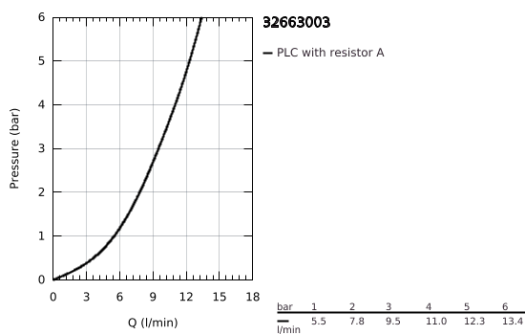

32 663 003 CONCETTO SINGLE-LEVER SINK MIXER 1/2"

PRODUCT DESCRIPTION

- Colour: chrome
- high spout
- single hole installation
- GROHE LongLife finish
- GROHE SilkMove 35 mm ceramic cartridge
- Pull-Out spout for greater flexibility
- Easy Docking Function guarantees easy retraction and smooth docking back to the starting position
- Protected Water Ways no contact of water with lead or nickel inside the tap
- mousseur spray
- adjustable flow rate limiter
- swivel tubular spout, swivel area 360°
- protected against backflow
- flexible connection hoses
- metal fixation set
- maximum flow rate (at 3 bar): 9.5 l/min

32 663 003 **CONCETTO SINGLE-LEVER SINK MIXER 1/2"**

SPARE PARTS

- 1: Lever (Spare part-nr. 46754000)
 - 2: Cartridge (Spare part-nr. 46374000)
 - 3: Hose for sink mixer with pull-out dual spray or mousseur (Spare part-nr. 48293000)
 - 4: Extractable shower (Spare part-nr. 46757000)
 - 4.1: Mousseur (Spare part-nr. 13929000)
 - 4.2: Non-return valve (Spare part-nr. 08565000)
 - 5: Shank fastening assembly (Spare part-nr. 48384000)
 - 6: Support plate (Spare part-nr. 05334000)
 - 7: Socket spanner (Spare part-nr. 19332000)*
- * Optional accessories