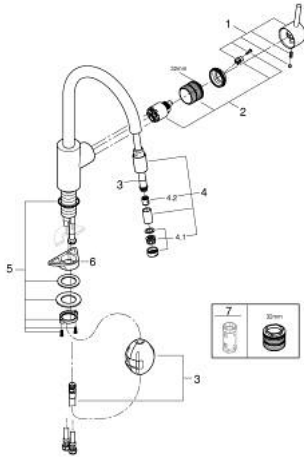

32 663 003 CONCETTO SINGLE-LEVER SINK MIXER 1/2"

PRODUCT DESCRIPTION

- Colour: chrome
- high spout
- single hole installation
- GROHE LongLife finish
- GROHE SilkMove 35 mm ceramic cartridge
- Pull-Out spout for greater flexibility
- Easy Docking Function guarantees easy retraction and smooth docking back to the starting position
- Protected Water Ways no contact of water with lead or nickel inside the tap
- mousseur spray
- adjustable flow rate limiter
- swivel tubular spout, swivel area 360°
- protected against backflow
- flexible connection hoses
- metal fixation set
- maximum flow rate (at 3 bar): 9.5 l/min

32 663 003 **CONCETTO SINGLE-LEVER SINK MIXER 1/2"**

SPARE PARTS

- 1: Lever (Spare part-nr. 46754000)
 - 2: Cartridge (Spare part-nr. 46374000)
 - 3: Hose for sink mixer with pull-out dual spray or mousseur (Spare part-nr. 48293000)
 - 4: Extractable shower (Spare part-nr. 46757000)
 - 4.1: Mousseur (Spare part-nr. 13929000)
 - 4.2: Non-return valve (Spare part-nr. 08565000)
 - 5: Shank fastening assembly (Spare part-nr. 48384000)
 - 6: Support plate (Spare part-nr. 05334000)
 - 7: Socket spanner (Spare part-nr. 19332000)*
- * Optional accessories