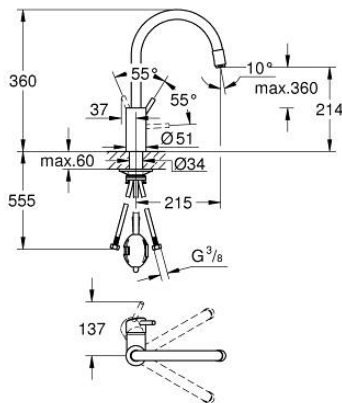

32 663 003 CONCETTO SINGLE-LEVER SINK MIXER 1/2"

PRODUCT DESCRIPTION

- Colour: chrome
- high spout
- single hole installation
- GROHE LongLife finish
- GROHE SilkMove 35 mm ceramic cartridge
- Pull-Out spout for greater flexibility
- Easy Docking Function guarantees easy retraction and smooth docking back to the starting position
- Protected Water Ways no contact of water with lead or nickel inside the tap
- mousseur spray
- adjustable flow rate limiter
- swivel tubular spout, swivel area 360°
- protected against backflow
- flexible connection hoses
- metal fixation set
- maximum flow rate (at 3 bar): 9.5 l/min

32 663 003 **CONCETTO SINGLE-LEVER SINK MIXER 1/2"**

SPARE PARTS

- 1: Lever (Spare part-nr. 46754000)
 - 2: Cartridge (Spare part-nr. 46374000)
 - 3: Hose for sink mixer with pull-out dual spray or mousseur (Spare part-nr. 48293000)
 - 4: Extractable shower (Spare part-nr. 46757000)
 - 4.1: Mousseur (Spare part-nr. 13929000)
 - 4.2: Non-return valve (Spare part-nr. 08565000)
 - 5: Shank fastening assembly (Spare part-nr. 48384000)
 - 6: Support plate (Spare part-nr. 05334000)
 - 7: Socket spanner (Spare part-nr. 19332000)*
- * Optional accessories