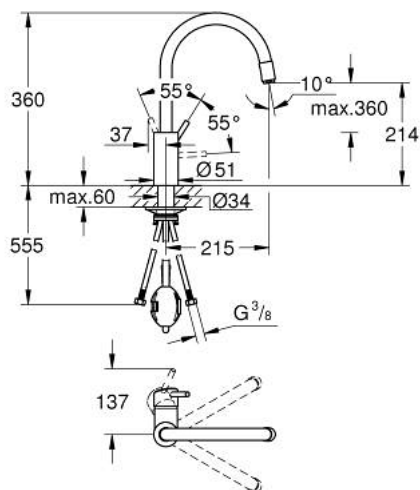

32 663 003 **CONCETTO SINGLE-LEVER SINK MIXER 1/2"**

PRODUCT DESCRIPTION

- Tyc: Chrome
- high spout
- single hole installation
- GROHE LongLife finish
- GROHE SilkMove 35 mm ceramic cartridge
- Pull-Out spout for greater flexibility
- Easy Docking Function guarantees easy retraction and smooth docking back to the starting position
- Protected Water Ways no contact of water with lead or nickel inside the tap
- mousseur spray
- adjustable flow rate limiter
- swivel tubular spout, swivel area 360°
- protected against backflow
- flexible connection hoses
- metal fixation set
- maximum flow rate (at 3 bar): 9.5 l/min

32 663 003 **CONCETTO SINGLE-LEVER SINK MIXER 1/2"**

SPARE PARTS

- 1: Lever (Spare part-nr. 46754000)
 - 2: Cartridge (Spare part-nr. 46374000)
 - 3: Hose for sink mixer with pull-out dual spray or mousseur (Spare part-nr. 48293000)
 - 4: Extractable shower (Spare part-nr. 46757000)
 - 4.1: Mousseur (Spare part-nr. 13929000)
 - 4.2: Non-return valve (Spare part-nr. 08565000)
 - 5: Shank fastening assembly (Spare part-nr. 48384000)
 - 6: Support plate (Spare part-nr. 05334000)
 - 7: Socket spanner (Spare part-nr. 19332000)*
- * Optional accessories