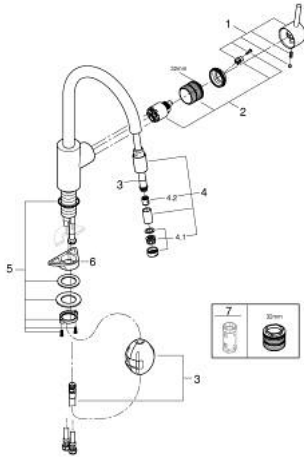

32 663 003 **CONCETTO SINGLE-LEVER SINK MIXER 1/2"**

PRODUCT DESCRIPTION

- Tyc: Chrome
- high spout
- single hole installation
- GROHE LongLife finish
- GROHE SilkMove 35 mm ceramic cartridge
- Pull-Out spout for greater flexibility
- Easy Docking Function guarantees easy retraction and smooth docking back to the starting position
- Protected Water Ways no contact of water with lead or nickel inside the tap
- mousseur spray
- adjustable flow rate limiter
- swivel tubular spout, swivel area 360°
- protected against backflow
- flexible connection hoses
- metal fixation set
- maximum flow rate (at 3 bar): 9.5 l/min

32 663 003 **CONCETTO SINGLE-LEVER SINK MIXER 1/2"**

SPARE PARTS

- 1: Lever (Spare part-nr. 46754000)
 - 2: Cartridge (Spare part-nr. 46374000)
 - 3: Hose for sink mixer with pull-out dual spray or mousseur (Spare part-nr. 48293000)
 - 4: Extractable shower (Spare part-nr. 46757000)
 - 4.1: Mousseur (Spare part-nr. 13929000)
 - 4.2: Non-return valve (Spare part-nr. 08565000)
 - 5: Shank fastening assembly (Spare part-nr. 48384000)
 - 6: Support plate (Spare part-nr. 05334000)
 - 7: Socket spanner (Spare part-nr. 19332000)*
- * Optional accessories