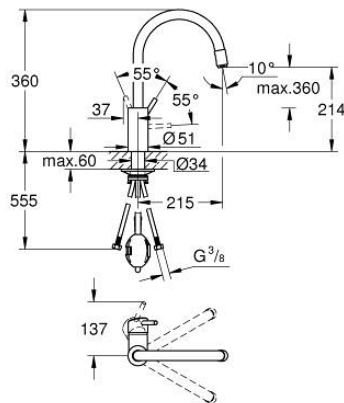

32 663 DC3 CONCETTO SINGLE-LEVER SINK MIXER 1/2"

PRODUCT DESCRIPTION

- Colour: supersteel
- high spout
- single hole installation
- GROHE LongLife finish
- GROHE SilkMove 35 mm ceramic cartridge
- Pull-Out spout for greater flexibility
- Easy Docking Function guarantees easy retraction and smooth docking back to the starting position
- Protected Water Ways no contact of water with lead or nickel inside the tap
- mousseur spray
- adjustable flow rate limiter
- swivel tubular spout, swivel area 360°
- protected against backflow
- flexible connection hoses
- metal fixation set
- maximum flow rate (at 3 bar): 9.5 l/min

32 663 DC3 **CONCETTO SINGLE-LEVER SINK MIXER 1/2"**

SPARE PARTS

- 1: Lever (Spare part-nr. 46754DC0)
 - 2: Cartridge (Spare part-nr. 46374000)
 - 3: Hose for sink mixer with pull-out dual spray or mousseur (Spare part-nr. 48293000)
 - 4: Extractable shower (Spare part-nr. 46757DC0)
 - 4.1: Mousseur (Spare part-nr. 13929DC0)
 - 4.2: Non-return valve (Spare part-nr. 08565000)
 - 5: Shank fastening assembly (Spare part-nr. 48384000)
 - 6: Support plate (Spare part-nr. 05334000)
 - 7: Socket spanner (Spare part-nr. 19332000)*
- * Optional accessories