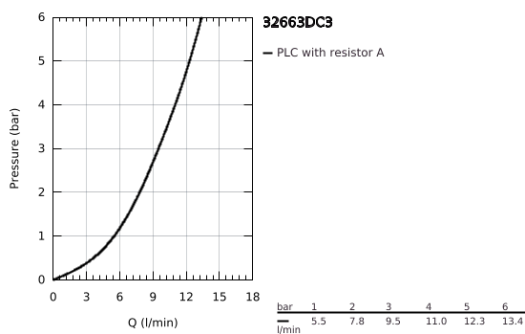

32 663 DC3 CONCETTO SINGLE-LEVER SINK MIXER 1/2"

PRODUCT DESCRIPTION

- Colour: supersteel
- high spout
- single hole installation
- GROHE LongLife finish
- GROHE SilkMove 35 mm ceramic cartridge
- Pull-Out spout for greater flexibility
- Easy Docking Function guarantees easy retraction and smooth docking back to the starting position
- Protected Water Ways no contact of water with lead or nickel inside the tap
- mousseur spray
- adjustable flow rate limiter
- swivel tubular spout, swivel area 360°
- protected against backflow
- flexible connection hoses
- metal fixation set
- maximum flow rate (at 3 bar): 9.5 l/min

32 663 DC3 **CONCETTO SINGLE-LEVER SINK MIXER 1/2"**

SPARE PARTS

- 1: Lever (Spare part-nr. 46754DC0)
 - 2: Cartridge (Spare part-nr. 46374000)
 - 3: Hose for sink mixer with pull-out dual spray or mousseur (Spare part-nr. 48293000)
 - 4: Extractable shower (Spare part-nr. 46757DC0)
 - 4.1: Mousseur (Spare part-nr. 13929DC0)
 - 4.2: Non-return valve (Spare part-nr. 08565000)
 - 5: Shank fastening assembly (Spare part-nr. 48384000)
 - 6: Support plate (Spare part-nr. 05334000)
 - 7: Socket spanner (Spare part-nr. 19332000)*
- * Optional accessories