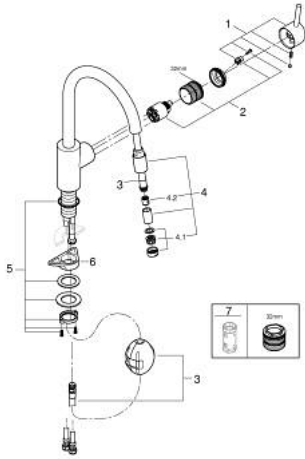

32 663 DC3 CONCETTO SINGLE-LEVER SINK MIXER 1/2"

PRODUCT DESCRIPTION

- Colour: supersteel
- high spout
- single hole installation
- GROHE LongLife finish
- GROHE SilkMove 35 mm ceramic cartridge
- Pull-Out spout for greater flexibility
- Easy Docking Function guarantees easy retraction and smooth docking back to the starting position
- Protected Water Ways no contact of water with lead or nickel inside the tap
- mousseur spray
- adjustable flow rate limiter
- swivel tubular spout, swivel area 360°
- protected against backflow
- flexible connection hoses
- metal fixation set
- maximum flow rate (at 3 bar): 9.5 l/min

32 663 DC3 **CONCETTO SINGLE-LEVER SINK MIXER 1/2"**

SPARE PARTS

- 1: Lever (Spare part-nr. 46754DC0)
 - 2: Cartridge (Spare part-nr. 46374000)
 - 3: Hose for sink mixer with pull-out dual spray or mousseur (Spare part-nr. 48293000)
 - 4: Extractable shower (Spare part-nr. 46757DC0)
 - 4.1: Mousseur (Spare part-nr. 13929DC0)
 - 4.2: Non-return valve (Spare part-nr. 08565000)
 - 5: Shank fastening assembly (Spare part-nr. 48384000)
 - 6: Support plate (Spare part-nr. 05334000)
 - 7: Socket spanner (Spare part-nr. 19332000)*
- * Optional accessories