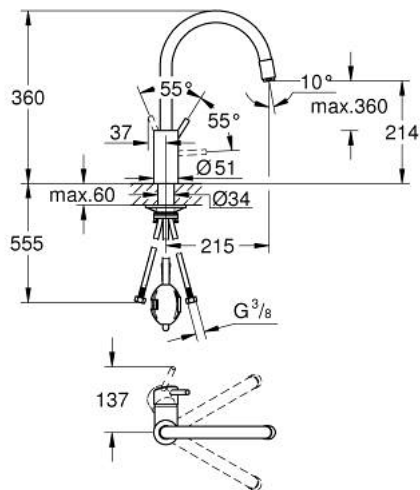

32 663 DC3 **CONCETTO SINGLE-LEVER SINK MIXER 1/2"**

PRODUCT DESCRIPTION

- Tyc: supersteel
- high spout
- single hole installation
- GROHE LongLife finish
- GROHE SilkMove 35 mm ceramic cartridge
- Pull-Out spout for greater flexibility
- Easy Docking Function guarantees easy retraction and smooth docking back to the starting position
- Protected Water Ways no contact of water with lead or nickel inside the tap
- mousseur spray
- adjustable flow rate limiter
- swivel tubular spout, swivel area 360°
- protected against backflow
- flexible connection hoses
- metal fixation set
- maximum flow rate (at 3 bar): 9.5 l/min

32 663 DC3 **CONCETTO SINGLE-LEVER SINK MIXER 1/2"**

SPARE PARTS

- 1: Lever (Spare part-nr. 46754DC0)
 - 2: Cartridge (Spare part-nr. 46374000)
 - 3: Hose for sink mixer with pull-out dual spray or mousseur (Spare part-nr. 48293000)
 - 4: Extractable shower (Spare part-nr. 46757DC0)
 - 4.1: Mousseur (Spare part-nr. 13929DC0)
 - 4.2: Non-return valve (Spare part-nr. 08565000)
 - 5: Shank fastening assembly (Spare part-nr. 48384000)
 - 6: Support plate (Spare part-nr. 05334000)
 - 7: Socket spanner (Spare part-nr. 19332000)*
- * Optional accessories