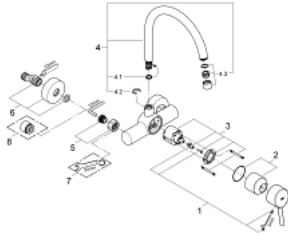

32 667 001 **CONCETTO SINGLE-LEVER SINK MIXER 1/2"**

**PRODUCT DESCRIPTION**

- Colour: chrome
- wall mounted
- GROHE LongLife finish
- GROHE SilkMove 46 mm ceramic cartridge
- mousseur
- adjustable flow rate limiter
- swivel tubular spout, swivel area 360°
- projection 280 mm
- S-unions
- maximum flow rate (at 3 bar): 13.5 l/min

## 32 667 001 **CONCETTO SINGLE-LEVER SINK MIXER 1/2"**

### SPARE PARTS

- 1: Lever (Spare part-nr. 46723000)
- 2: Cap (Spare part-nr. 46578000)
- 3: Cartridge (Spare part-nr. 46048000)
- 4: Spout (Spare part-nr. 13266000)
- 4.1: Sealing washer (Spare part-nr. 0128500M)
- 4.2: Safety ring (Spare part-nr. 0485300M)
- 4.3: Mousseur (Spare part-nr. 06574000)
- 4.3: Mousseur (Spare part-nr. 13935000)
- 5: Screw connection 1/2" (Spare part-nr. 45044000)
- 6: S-union (Spare part-nr. 12662000)
- 7: Special spanner (Spare part-nr. 19377000)\*
- 8: Extension 3/4", 20 mm (Spare part-nr. 0713000M)\*