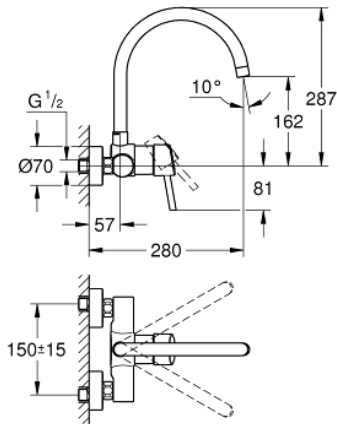

32 667 001 **CONCETTO SINGLE-LEVER SINK MIXER 1/2"**

**PRODUCT DESCRIPTION**

- Colour: chrome
- wall mounted
- GROHE LongLife finish
- GROHE SilkMove 46 mm ceramic cartridge
- mousseur
- adjustable flow rate limiter
- swivel tubular spout, swivel area 360°
- projection 280 mm
- S-unions
- maximum flow rate (at 3 bar): 13.5 l/min

## 32 667 001 **CONCETTO SINGLE-LEVER SINK MIXER 1/2"**

### SPARE PARTS

- 1: Lever (Spare part-nr. 46723000)
- 2: Cap (Spare part-nr. 46578000)
- 3: Cartridge (Spare part-nr. 46048000)
- 4: Spout (Spare part-nr. 13266000)
- 4.1: Sealing washer (Spare part-nr. 0128500M)
- 4.2: Safety ring (Spare part-nr. 0485300M)
- 4.3: Mousseur (Spare part-nr. 06574000)
- 4.3: Mousseur (Spare part-nr. 13935000)
- 5: Screw connection 1/2" (Spare part-nr. 45044000)
- 6: S-union (Spare part-nr. 12662000)
- 7: Special spanner (Spare part-nr. 19377000)\*
- 8: Extension 3/4", 20 mm (Spare part-nr. 0713000M)\*