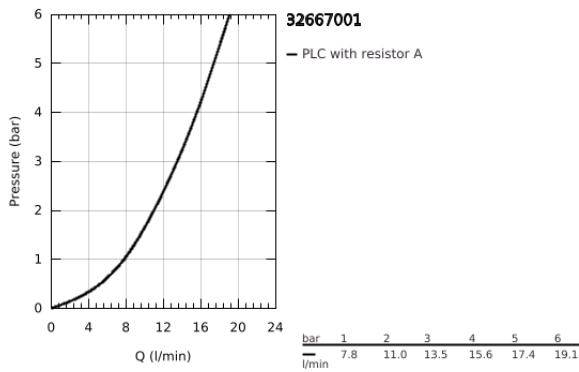

32 667 001 **CONCETTO SINGLE-LEVER SINK MIXER 1/2"**

**PRODUCT DESCRIPTION**

- Colour: chrome
- wall mounted
- GROHE LongLife finish
- GROHE SilkMove 46 mm ceramic cartridge
- mousseur
- adjustable flow rate limiter
- swivel tubular spout, swivel area 360°
- projection 280 mm
- S-unions
- maximum flow rate (at 3 bar): 13.5 l/min

## 32 667 001 **CONCETTO SINGLE-LEVER SINK MIXER 1/2"**