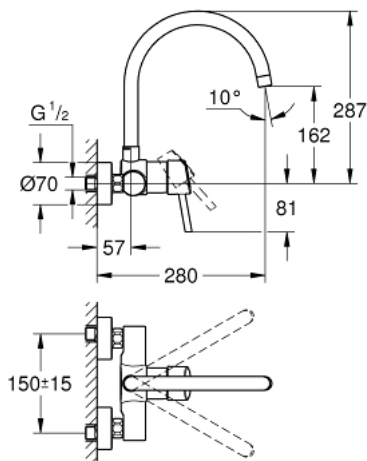

32 667 001 **CONCETTO SINGLE-LEVER SINK MIXER 1/2"**

PRODUCT DESCRIPTION

- Tyc: Chrome
- wall mounted
- GROHE LongLife finish
- GROHE SilkMove 46 mm ceramic cartridge
- mousseur
- adjustable flow rate limiter
- swivel tubular spout, swivel area 360°
- projection 280 mm
- S-unions
- maximum flow rate (at 3 bar): 13.5 l/min

32 667 001 **CONCETTO SINGLE-LEVER SINK MIXER 1/2"**

SPARE PARTS

- 1: Lever (Spare part-nr. 46723000)
- 2: Cap (Spare part-nr. 46578000)
- 3: Cartridge (Spare part-nr. 46048000)
- 4: Spout (Spare part-nr. 13266000)
- 4.1: Sealing washer (Spare part-nr. 0128500M)
- 4.2: Safety ring (Spare part-nr. 0485300M)
- 4.3: Mousseur (Spare part-nr. 06574000)
- 4.3: Mousseur (Spare part-nr. 13935000)
- 5: Screw connection 1/2" (Spare part-nr. 45044000)
- 6: S-union (Spare part-nr. 12662000)
- 7: Special spanner (Spare part-nr. 19377000)*
- 8: Extension 3/4", 20 mm (Spare part-nr. 0713000M)*