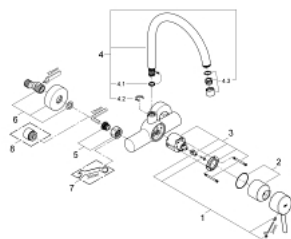

32 667 001 **CONCETTO SINGLE-LEVER SINK MIXER 1/2"**

PRODUCT DESCRIPTION

- Tyc: Chrome
- wall mounted
- GROHE LongLife finish
- GROHE SilkMove 46 mm ceramic cartridge
- mousseur
- adjustable flow rate limiter
- swivel tubular spout, swivel area 360°
- projection 280 mm
- S-unions
- maximum flow rate (at 3 bar): 13.5 l/min

32 667 001 **CONCETTO SINGLE-LEVER SINK MIXER 1/2"**

SPARE PARTS

- 1: Lever (Spare part-nr. 46723000)
- 2: Cap (Spare part-nr. 46578000)
- 3: Cartridge (Spare part-nr. 46048000)
- 4: Spout (Spare part-nr. 13266000)
- 4.1: Sealing washer (Spare part-nr. 0128500M)
- 4.2: Safety ring (Spare part-nr. 0485300M)
- 4.3: Mousseur (Spare part-nr. 06574000)
- 4.3: Mousseur (Spare part-nr. 13935000)
- 5: Screw connection 1/2" (Spare part-nr. 45044000)
- 6: S-union (Spare part-nr. 12662000)
- 7: Special spanner (Spare part-nr. 19377000)*
- 8: Extension 3/4", 20 mm (Spare part-nr. 0713000M)*