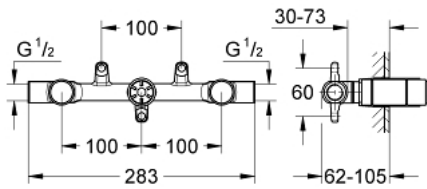

32 706 000 ROUGH-IN SET FOR TWO-HANDLE BASIN MIXER 1/2"

PRODUCT DESCRIPTION

- for 3-hole wash-basin mixer
- wall installation
- without finishing trim set
- installation depth 30 - 75 mm
- DR-brass
- includes mounting template

32 706 000 ROUGH-IN SET FOR TWO-HANDLE BASIN MIXER 1/2"

SPARE PARTS

- 1: Ceramic headpart 1/2" (Spare part-nr. 45883000)
- 1.1: O-ring Ø 18.2 x Ø 1.7 (Spare part-nr. 0392400M)
- 2: Ceramic headpart 1/2" (Spare part-nr. 45882000)
- 2.1: O-ring Ø 18.2 x Ø 1.7 (Spare part-nr. 0392400M)
- 3: Seat (Spare part-nr. 45023000)