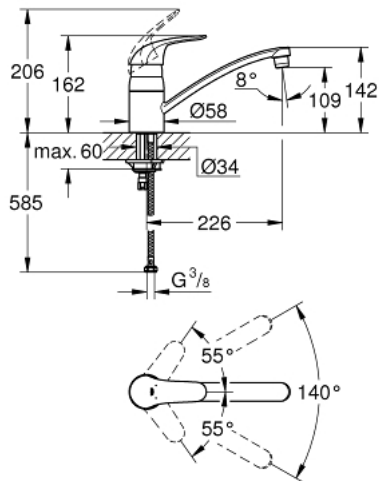

32 750 000 **EUROECO SINGLE-LEVER SINK MIXER 1/2"**

PRODUCT DESCRIPTION

- Colour: chrome
- single hole installation
- GROHE LongLife finish
- GROHE SilkMove 35 mm ceramic cartridge
- mousseur
- adjustable flow rate limiter
- swivel tubular spout
- swivel area 140°
- metal lever
- flexible connection hoses
- rapid installation system
- maximum flow rate (at 3 bar): 11.5 l/min

32 750 000 EUROECO SINGLE-LEVER SINK MIXER 1/2"

SPARE PARTS

- 1: Lever (Spare part-nr. 46644000)
 - 2: Cap (Spare part-nr. 46608000)
 - 3: Cartridge (Spare part-nr. 46374000)
 - 4: Seal kit (Spare part-nr. 46429SA0)
 - 5: Mousseur (Spare part-nr. 13928000)
 - 6: Spout (Spare part-nr. 13205000)
 - 7: Shank mounting kit (Spare part-nr. 46249000)
 - 8: Mounting wrench (Spare part-nr. 19017000)*
- * Optional accessories