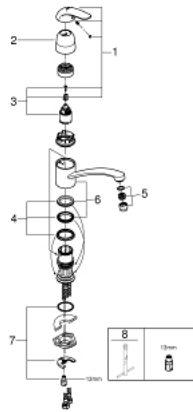

32 750 000 **EUROECO SINGLE-LEVER SINK MIXER 1/2"**

PRODUCT DESCRIPTION

- Colour: chrome
- single hole installation
- GROHE LongLife finish
- GROHE SilkMove 35 mm ceramic cartridge
- mousseur
- adjustable flow rate limiter
- swivel tubular spout
- swivel area 140°
- metal lever
- flexible connection hoses
- rapid installation system
- maximum flow rate (at 3 bar): 11.5 l/min

32 750 000 EUROECO SINGLE-LEVER SINK MIXER 1/2"

SPARE PARTS

- 1: Lever (Spare part-nr. 46644000)
 - 2: Cap (Spare part-nr. 46608000)
 - 3: Cartridge (Spare part-nr. 46374000)
 - 4: Seal kit (Spare part-nr. 46429SA0)
 - 5: Mousseur (Spare part-nr. 13928000)
 - 6: Spout (Spare part-nr. 13205000)
 - 7: Shank mounting kit (Spare part-nr. 46249000)
 - 8: Mounting wrench (Spare part-nr. 19017000)*
- * Optional accessories