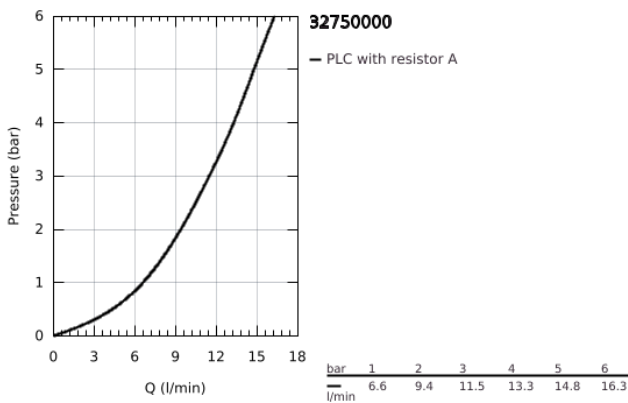

32 750 000 **EUROECO SINGLE-LEVER SINK MIXER 1/2"**

PRODUCT DESCRIPTION

- Colour: chrome
- single hole installation
- GROHE LongLife finish
- GROHE SilkMove 35 mm ceramic cartridge
- mousseur
- adjustable flow rate limiter
- swivel tubular spout
- swivel area 140°
- metal lever
- flexible connection hoses
- rapid installation system
- maximum flow rate (at 3 bar): 11.5 l/min

32 750 000 EUROECO SINGLE-LEVER SINK MIXER 1/2"

SPARE PARTS

- 1: Lever (Spare part-nr. 46644000)
 - 2: Cap (Spare part-nr. 46608000)
 - 3: Cartridge (Spare part-nr. 46374000)
 - 4: Seal kit (Spare part-nr. 46429SA0)
 - 5: Mousseur (Spare part-nr. 13928000)
 - 6: Spout (Spare part-nr. 13205000)
 - 7: Shank mounting kit (Spare part-nr. 46249000)
 - 8: Mounting wrench (Spare part-nr. 19017000)*
- * Optional accessories