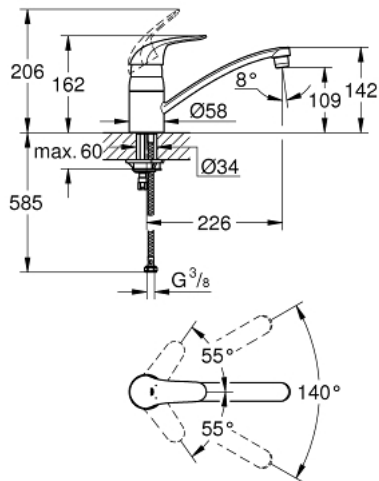

32 750 000 EUROECO SINGLE-LEVER SINK MIXER 1/2"

PRODUCT DESCRIPTION

- Tyc: Chrome
- single hole installation
- GROHE LongLife finish
- GROHE SilkMove 35 mm ceramic cartridge
- mousseur
- adjustable flow rate limiter
- swivel tubular spout
- swivel area 140°
- metal lever
- flexible connection hoses
- rapid installation system
- maximum flow rate (at 3 bar): 11.5 l/min

32 750 000 EUROECO SINGLE-LEVER SINK MIXER 1/2"

SPARE PARTS

- 1: Lever (Spare part-nr. 46644000)
 - 2: Cap (Spare part-nr. 46608000)
 - 3: Cartridge (Spare part-nr. 46374000)
 - 4: Seal kit (Spare part-nr. 46429SA0)
 - 5: Mousseur (Spare part-nr. 13928000)
 - 6: Spout (Spare part-nr. 13205000)
 - 7: Shank mounting kit (Spare part-nr. 46249000)
 - 8: Mounting wrench (Spare part-nr. 19017000)*
- * Optional accessories