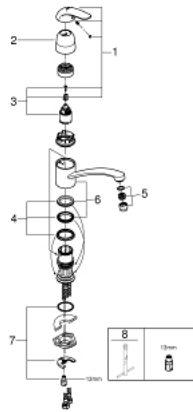

32 750 000 EUROECO SINGLE-LEVER SINK MIXER 1/2"

PRODUCT DESCRIPTION

- Tyc: Chrome
- single hole installation
- GROHE LongLife finish
- GROHE SilkMove 35 mm ceramic cartridge
- mousseur
- adjustable flow rate limiter
- swivel tubular spout
- swivel area 140°
- metal lever
- flexible connection hoses
- rapid installation system
- maximum flow rate (at 3 bar): 11.5 l/min

32 750 000 EUROECO SINGLE-LEVER SINK MIXER 1/2"

SPARE PARTS

- 1: Lever (Spare part-nr. 46644000)
 - 2: Cap (Spare part-nr. 46608000)
 - 3: Cartridge (Spare part-nr. 46374000)
 - 4: Seal kit (Spare part-nr. 46429SA0)
 - 5: Mousseur (Spare part-nr. 13928000)
 - 6: Spout (Spare part-nr. 13205000)
 - 7: Shank mounting kit (Spare part-nr. 46249000)
 - 8: Mounting wrench (Spare part-nr. 19017000)*
- * Optional accessories