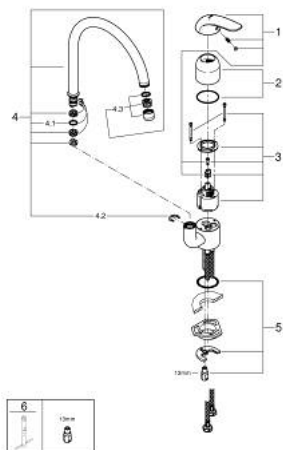

32 752 000 EUROECO SINGLE-LEVER SINK MIXER 1/2"

PRODUCT DESCRIPTION

- Colour: chrome
- single hole installation
- GROHE LongLife finish
- GROHE SilkMove 46 mm ceramic cartridge
- mousseur
- adjustable flow rate limiter
- swivel tubular spout
- swivel range 0°/150°/360°
- metal lever
- flexible connection hoses
- rapid installation system
- maximum flow rate (at 3 bar): 12 l/min

32 752 000 EUROECO SINGLE-LEVER SINK MIXER 1/2"

SPARE PARTS

- 1: Lever (Spare part-nr. 46644000)
 - 2: Cap (Spare part-nr. 46243000)
 - 3: Cartridge (Spare part-nr. 46048000)
 - 4: Tubular spout (Spare part-nr. 13049000)
 - 4.1: Sealing washer (Spare part-nr. 0128500M)
 - 4.2: Safety ring (Spare part-nr. 0485300M)
 - 4.3: Mousseur (Spare part-nr. 13928000)
 - 5: Shank mounting kit (Spare part-nr. 46249000)
 - 6: Mounting wrench (Spare part-nr. 19017000)*
- * Optional accessories