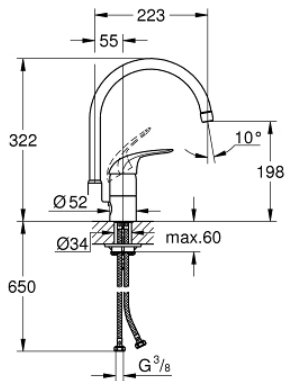

32 752 000 EUROECO SINGLE-LEVER SINK MIXER 1/2"

PRODUCT DESCRIPTION

- Colour: chrome
- single hole installation
- GROHE LongLife finish
- GROHE SilkMove 46 mm ceramic cartridge
- mousseur
- adjustable flow rate limiter
- swivel tubular spout
- swivel range 0°/150°/360°
- metal lever
- flexible connection hoses
- rapid installation system
- maximum flow rate (at 3 bar): 12 l/min

32 752 000 EUROECO SINGLE-LEVER SINK MIXER 1/2"

SPARE PARTS

- 1: Lever (Spare part-nr. 46644000)
 - 2: Cap (Spare part-nr. 46243000)
 - 3: Cartridge (Spare part-nr. 46048000)
 - 4: Tubular spout (Spare part-nr. 13049000)
 - 4.1: Sealing washer (Spare part-nr. 0128500M)
 - 4.2: Safety ring (Spare part-nr. 0485300M)
 - 4.3: Mousseur (Spare part-nr. 13928000)
 - 5: Shank mounting kit (Spare part-nr. 46249000)
 - 6: Mounting wrench (Spare part-nr. 19017000)*
- * Optional accessories