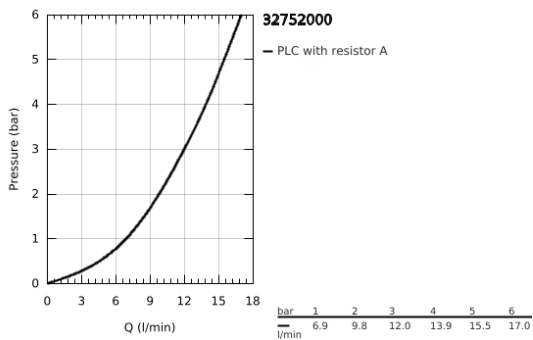

32 752 000 EUROECO SINGLE-LEVER SINK MIXER 1/2"

PRODUCT DESCRIPTION

- Colour: chrome
- single hole installation
- GROHE LongLife finish
- GROHE SilkMove 46 mm ceramic cartridge
- mousseur
- adjustable flow rate limiter
- swivel tubular spout
- swivel range 0°/150°/360°
- metal lever
- flexible connection hoses
- rapid installation system
- maximum flow rate (at 3 bar): 12 l/min

32 752 000 EUROECO SINGLE-LEVER SINK MIXER 1/2"

SPARE PARTS

- 1: Lever (Spare part-nr. 46644000)
 - 2: Cap (Spare part-nr. 46243000)
 - 3: Cartridge (Spare part-nr. 46048000)
 - 4: Tubular spout (Spare part-nr. 13049000)
 - 4.1: Sealing washer (Spare part-nr. 0128500M)
 - 4.2: Safety ring (Spare part-nr. 0485300M)
 - 4.3: Mousseur (Spare part-nr. 13928000)
 - 5: Shank mounting kit (Spare part-nr. 46249000)
 - 6: Mounting wrench (Spare part-nr. 19017000)*
- * Optional accessories