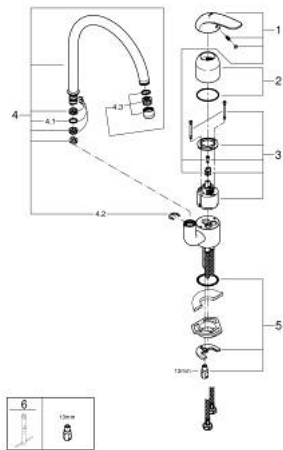

32 752 000 EUROECO SINGLE-LEVER SINK MIXER 1/2"

PRODUCT DESCRIPTION

- Tyc: Chrome
- single hole installation
- GROHE LongLife finish
- GROHE SilkMove 46 mm ceramic cartridge
- mousseur
- adjustable flow rate limiter
- swivel tubular spout
- swivel range 0°/150°/360°
- metal lever
- flexible connection hoses
- rapid installation system
- maximum flow rate (at 3 bar): 12 l/min

32 752 000 EUROECO SINGLE-LEVER SINK MIXER 1/2"

SPARE PARTS

- 1: Lever (Spare part-nr. 46644000)
 - 2: Cap (Spare part-nr. 46243000)
 - 3: Cartridge (Spare part-nr. 46048000)
 - 4: Tubular spout (Spare part-nr. 13049000)
 - 4.1: Sealing washer (Spare part-nr. 0128500M)
 - 4.2: Safety ring (Spare part-nr. 0485300M)
 - 4.3: Mousseur (Spare part-nr. 13928000)
 - 5: Shank mounting kit (Spare part-nr. 46249000)
 - 6: Mounting wrench (Spare part-nr. 19017000)*
- * Optional accessories