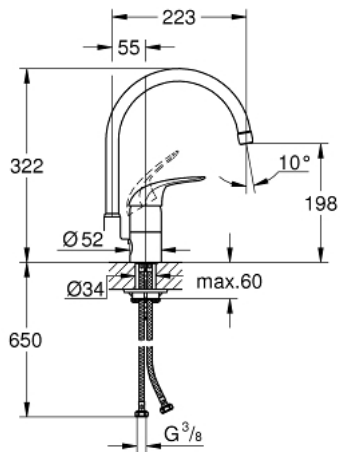

32 752 000 EUROECO SINGLE-LEVER SINK MIXER 1/2"

PRODUCT DESCRIPTION

- Tyc: Chrome
- single hole installation
- GROHE LongLife finish
- GROHE SilkMove 46 mm ceramic cartridge
- mousseur
- adjustable flow rate limiter
- swivel tubular spout
- swivel range 0°/150°/360°
- metal lever
- flexible connection hoses
- rapid installation system
- maximum flow rate (at 3 bar): 12 l/min

32 752 000 EUROECO SINGLE-LEVER SINK MIXER 1/2"

SPARE PARTS

- 1: Lever (Spare part-nr. 46644000)
 - 2: Cap (Spare part-nr. 46243000)
 - 3: Cartridge (Spare part-nr. 46048000)
 - 4: Tubular spout (Spare part-nr. 13049000)
 - 4.1: Sealing washer (Spare part-nr. 0128500M)
 - 4.2: Safety ring (Spare part-nr. 0485300M)
 - 4.3: Mousseur (Spare part-nr. 13928000)
 - 5: Shank mounting kit (Spare part-nr. 46249000)
 - 6: Mounting wrench (Spare part-nr. 19017000)*
- * Optional accessories