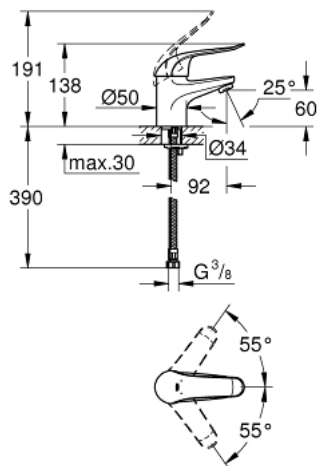

32 762 000 EUROECO SPECIAL SINGLE-LEVER BASIN MIXER 1/2"

PRODUCT DESCRIPTION

- Tyc: Chrome
- single hole installation
- smooth body
- GROHE LongLife finish
- GROHE SilkMove 35 mm ceramic cartridge
- maximum flow rate (at 3 bar): 8 l/min
- adjustable flow rate limiter
- adjustable temperature limiter
- adjustable minimum flow rate 2.5 l/min
- laminar flow straightener
- metal lever
- lever length 120 mm
- rapid installation system
- flexible connection hoses

32 762 000 EUROECO SPECIAL SINGLE-LEVER BASIN MIXER 1/2"

SPARE PARTS

- 1: Lever 120 mm (Spare part-nr. 46688000)
 - 2: Cap (Spare part-nr. 46436000)
 - 3: Screw coupling (Spare part-nr. 46460000)
 - 4: Cartridge (Spare part-nr. 46374000)
 - 5: Laminar flow straightener (Spare part-nr. 13960000)
 - 6: Shank mounting kit (Spare part-nr. 46671000)
 - 7: Lever 115 mm (Spare part-nr. 32870000)*
 - 8: Socket spanner (Spare part-nr. 19332000)*
 - 9: Mounting wrench (Spare part-nr. 19017000)*
- * Optional accessories