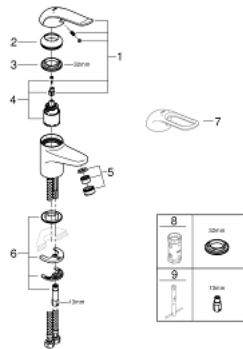

32 762 000 EUROECO SPECIAL SINGLE-LEVER BASIN MIXER 1/2"

PRODUCT DESCRIPTION

- Tyc: Chrome
- single hole installation
- smooth body
- GROHE LongLife finish
- GROHE SilkMove 35 mm ceramic cartridge
- maximum flow rate (at 3 bar): 8 l/min
- adjustable flow rate limiter
- adjustable temperature limiter
- adjustable minimum flow rate 2.5 l/min
- laminar flow straightener
- metal lever
- lever length 120 mm
- rapid installation system
- flexible connection hoses

32 762 000 EUROECO SPECIAL SINGLE-LEVER BASIN MIXER 1/2"

SPARE PARTS

- 1: Lever 120 mm (Spare part-nr. 46688000)
 - 2: Cap (Spare part-nr. 46436000)
 - 3: Screw coupling (Spare part-nr. 46460000)
 - 4: Cartridge (Spare part-nr. 46374000)
 - 5: Laminar flow straightener (Spare part-nr. 13960000)
 - 6: Shank mounting kit (Spare part-nr. 46671000)
 - 7: Lever 115 mm (Spare part-nr. 32870000)*
 - 8: Socket spanner (Spare part-nr. 19332000)*
 - 9: Mounting wrench (Spare part-nr. 19017000)*
- * Optional accessories