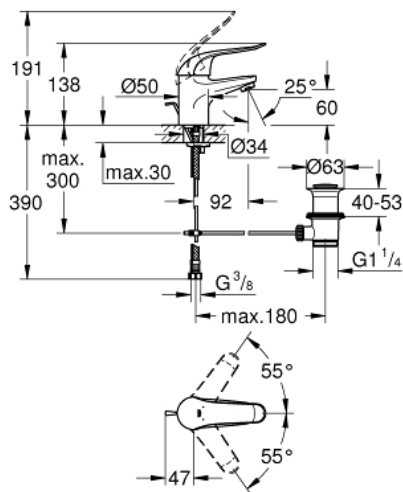

### 32 763 000 EUROECO SPECIAL SINGLE-LEVER BASIN MIXER 1/2"

**PRODUCT DESCRIPTION**

- Colour: chrome
- single hole installation
- pop-up waste set 1 1/4"
- GROHE LongLife finish
- GROHE SilkMove 35 mm ceramic cartridge
- maximum flow rate (at 3 bar): 8 l/min
- adjustable flow rate limiter
- adjustable temperature limiter
- adjustable minimum flow rate 2.5 l/min
- laminar flow straightener
- metal lever
- lever length 120 mm
- rapid installation system
- flexible connection hoses

## 32 763 000 EUROECO SPECIAL SINGLE-LEVER BASIN MIXER 1/2"

### SPARE PARTS

- 1: Lever 120 mm (Spare part-nr. 46688000)
  - 2: Cap (Spare part-nr. 46436000)
  - 3: Screw coupling (Spare part-nr. 46460000)
  - 4: Cartridge (Spare part-nr. 46374000)
  - 5: Lift rod (Spare part-nr. 65936PD0)
  - 6: Laminar flow straightener (Spare part-nr. 13960000)
  - 7: Shank mounting kit (Spare part-nr. 46671000)
  - 8: Waste set 1 1/4" (Spare part-nr. 28910000)
  - 8.1: Plug (Spare part-nr. 07182000)
  - 8.2: Eccentric rod (Spare part-nr. 07052000)
  - 9: Lever 115 mm (Spare part-nr. 32870000)\*
  - 10: Eccentric rod (Spare part-nr. 07341000)\*
  - 11: Mounting wrench (Spare part-nr. 19017000)\*
  - 12: Socket spanner (Spare part-nr. 19332000)\*
- \* Optional accessories