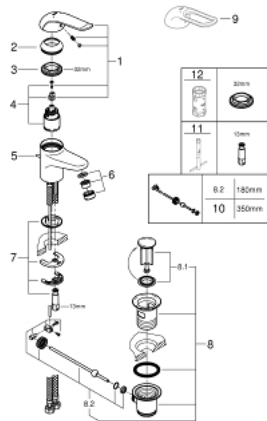

### 32 763 000 EUROECO SPECIAL SINGLE-LEVER BASIN MIXER 1/2"

**PRODUCT DESCRIPTION**

- Colour: chrome
- single hole installation
- pop-up waste set 1 1/4"
- GROHE LongLife finish
- GROHE SilkMove 35 mm ceramic cartridge
- maximum flow rate (at 3 bar): 8 l/min
- adjustable flow rate limiter
- adjustable temperature limiter
- adjustable minimum flow rate 2.5 l/min
- laminar flow straightener
- metal lever
- lever length 120 mm
- rapid installation system
- flexible connection hoses

## 32 763 000 EUROECO SPECIAL SINGLE-LEVER BASIN MIXER 1/2"

### SPARE PARTS

- 1: Lever 120 mm (Spare part-nr. 46688000)
  - 2: Cap (Spare part-nr. 46436000)
  - 3: Screw coupling (Spare part-nr. 46460000)
  - 4: Cartridge (Spare part-nr. 46374000)
  - 5: Lift rod (Spare part-nr. 65936PD0)
  - 6: Laminar flow straightener (Spare part-nr. 13960000)
  - 7: Shank mounting kit (Spare part-nr. 46671000)
  - 8: Waste set 1 1/4" (Spare part-nr. 28910000)
  - 8.1: Plug (Spare part-nr. 07182000)
  - 8.2: Eccentric rod (Spare part-nr. 07052000)
  - 9: Lever 115 mm (Spare part-nr. 32870000)\*
  - 10: Eccentric rod (Spare part-nr. 07341000)\*
  - 11: Mounting wrench (Spare part-nr. 19017000)\*
  - 12: Socket spanner (Spare part-nr. 19332000)\*
- \* Optional accessories