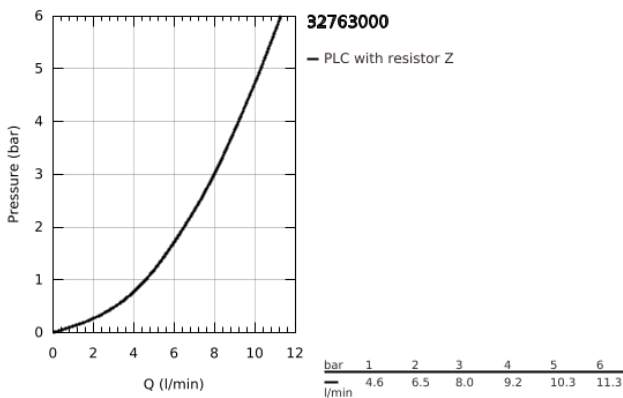

### 32 763 000 EUROECO SPECIAL SINGLE-LEVER BASIN MIXER 1/2"

**PRODUCT DESCRIPTION**

- Colour: chrome
- single hole installation
- pop-up waste set 1 1/4"
- GROHE LongLife finish
- GROHE SilkMove 35 mm ceramic cartridge
- maximum flow rate (at 3 bar): 8 l/min
- adjustable flow rate limiter
- adjustable temperature limiter
- adjustable minimum flow rate 2.5 l/min
- laminar flow straightener
- metal lever
- lever length 120 mm
- rapid installation system
- flexible connection hoses

## 32 763 000 EUROECO SPECIAL SINGLE-LEVER BASIN MIXER 1/2"

### SPARE PARTS

- 1: Lever 120 mm (Spare part-nr. 46688000)
  - 2: Cap (Spare part-nr. 46436000)
  - 3: Screw coupling (Spare part-nr. 46460000)
  - 4: Cartridge (Spare part-nr. 46374000)
  - 5: Lift rod (Spare part-nr. 65936PD0)
  - 6: Laminar flow straightener (Spare part-nr. 13960000)
  - 7: Shank mounting kit (Spare part-nr. 46671000)
  - 8: Waste set 1 1/4" (Spare part-nr. 28910000)
  - 8.1: Plug (Spare part-nr. 07182000)
  - 8.2: Eccentric rod (Spare part-nr. 07052000)
  - 9: Lever 115 mm (Spare part-nr. 32870000)\*
  - 10: Eccentric rod (Spare part-nr. 07341000)\*
  - 11: Mounting wrench (Spare part-nr. 19017000)\*
  - 12: Socket spanner (Spare part-nr. 19332000)\*
- \* Optional accessories