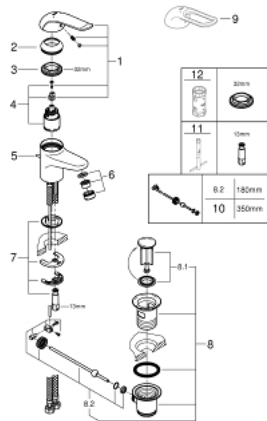

32 763 000 EUROECO SPECIAL SINGLE-LEVER BASIN MIXER 1/2"

PRODUCT DESCRIPTION

- Tyc: Chrome
- single hole installation
- pop-up waste set 1 1/4"
- GROHE LongLife finish
- GROHE SilkMove 35 mm ceramic cartridge
- maximum flow rate (at 3 bar): 8 l/min
- adjustable flow rate limiter
- adjustable temperature limiter
- adjustable minimum flow rate 2.5 l/min
- laminar flow straightener
- metal lever
- lever length 120 mm
- rapid installation system
- flexible connection hoses

32 763 000 EUROECO SPECIAL SINGLE-LEVER BASIN MIXER 1/2"

SPARE PARTS

- 1: Lever 120 mm (Spare part-nr. 46688000)
 - 2: Cap (Spare part-nr. 46436000)
 - 3: Screw coupling (Spare part-nr. 46460000)
 - 4: Cartridge (Spare part-nr. 46374000)
 - 5: Lift rod (Spare part-nr. 65936PD0)
 - 6: Laminar flow straightener (Spare part-nr. 13960000)
 - 7: Shank mounting kit (Spare part-nr. 46671000)
 - 8: Waste set 1 1/4" (Spare part-nr. 28910000)
 - 8.1: Plug (Spare part-nr. 07182000)
 - 8.2: Eccentric rod (Spare part-nr. 07052000)
 - 9: Lever 115 mm (Spare part-nr. 32870000)*
 - 10: Eccentric rod (Spare part-nr. 07341000)*
 - 11: Mounting wrench (Spare part-nr. 19017000)*
 - 12: Socket spanner (Spare part-nr. 19332000)*
- * Optional accessories