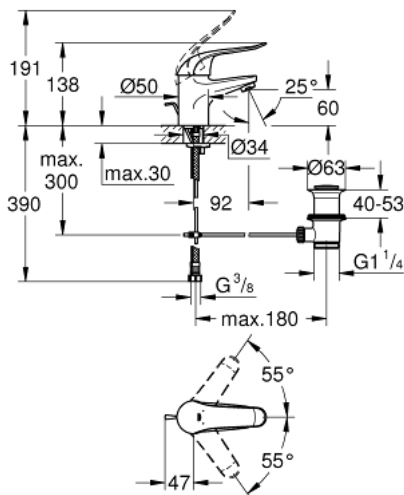

32 763 000 EUROECO SPECIAL SINGLE-LEVER BASIN MIXER 1/2"

PRODUCT DESCRIPTION

- Tyc: Chrome
- single hole installation
- pop-up waste set 1 1/4"
- GROHE LongLife finish
- GROHE SilkMove 35 mm ceramic cartridge
- maximum flow rate (at 3 bar): 8 l/min
- adjustable flow rate limiter
- adjustable temperature limiter
- adjustable minimum flow rate 2.5 l/min
- laminar flow straightener
- metal lever
- lever length 120 mm
- rapid installation system
- flexible connection hoses

32 763 000 EUROECO SPECIAL SINGLE-LEVER BASIN MIXER 1/2"

SPARE PARTS

- 1: Lever 120 mm (Spare part-nr. 46688000)
 - 2: Cap (Spare part-nr. 46436000)
 - 3: Screw coupling (Spare part-nr. 46460000)
 - 4: Cartridge (Spare part-nr. 46374000)
 - 5: Lift rod (Spare part-nr. 65936PD0)
 - 6: Laminar flow straightener (Spare part-nr. 13960000)
 - 7: Shank mounting kit (Spare part-nr. 46671000)
 - 8: Waste set 1 1/4" (Spare part-nr. 28910000)
 - 8.1: Plug (Spare part-nr. 07182000)
 - 8.2: Eccentric rod (Spare part-nr. 07052000)
 - 9: Lever 115 mm (Spare part-nr. 32870000)*
 - 10: Eccentric rod (Spare part-nr. 07341000)*
 - 11: Mounting wrench (Spare part-nr. 19017000)*
 - 12: Socket spanner (Spare part-nr. 19332000)*
- * Optional accessories