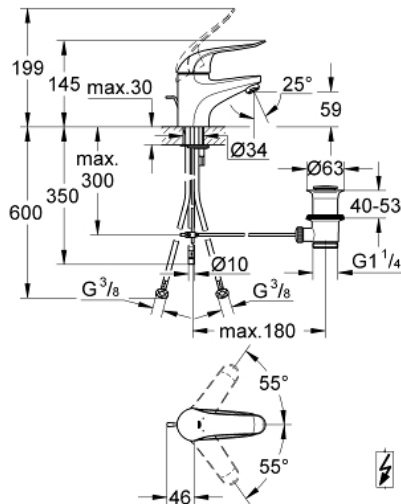

32 764 000 EUROECO SPECIAL SINGLE-LEVER BASIN MIXER 1/2"

PRODUCT DESCRIPTION

- Colour: chrome
- for open water heater
- single hole installation
- pop-up waste set 1 1/4"
- GROHE LongLife finish
- GROHE SilkMove 35 mm ceramic cartridge
- GROHE EcoJoy - less water, perfect flow
- adjustable flow rate limiter
- adjustable temperature limiter
- adjustable minimum flow rate 2.5 l/min
- laminar flow straightener 9 l/min
- metal lever
- lever length 120 mm
- rapid installation system
- copper pipes

32 764 000 EUROECO SPECIAL SINGLE-LEVER BASIN MIXER 1/2"

SPARE PARTS

- 1: Lever 120 mm (Spare part-nr. 46688000)
- 2: Cap (Spare part-nr. 46570000)
- 3: Temperature limiter (Spare part-nr. 46375000)
- 4: Cartridge (Spare part-nr. 46409000)
- 5: Flow straightener (Spare part-nr. 46162000)
- 6: Hand shower (Spare part-nr. 65936PD0)
- 7: Shank mounting kit (Spare part-nr. 46249000)
- 8: Connection thread 3/8 x Ø 8.5 (Spare part-nr. 1293800M)
- 9: Mousseur (Spare part-nr. 45303000)
- 10: Waste set 1 1/4" (Spare part-nr. 28910000)
- 10.1: Plug (Spare part-nr. 07182000)
- 10.2: Eccentric rod (Spare part-nr. 07052000)