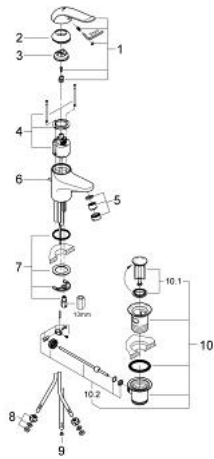

32 764 000 EUROECO SPECIAL SINGLE-LEVER BASIN MIXER 1/2"

PRODUCT DESCRIPTION

- Colour: chrome
- for open water heater
- single hole installation
- pop-up waste set 1 1/4"
- GROHE LongLife finish
- GROHE SilkMove 35 mm ceramic cartridge
- GROHE EcoJoy - less water, perfect flow
- adjustable flow rate limiter
- adjustable temperature limiter
- adjustable minimum flow rate 2.5 l/min
- laminar flow straightener 9 l/min
- metal lever
- lever length 120 mm
- rapid installation system
- copper pipes

32 764 000 EUROECO SPECIAL SINGLE-LEVER BASIN MIXER 1/2"

SPARE PARTS

- 1: Lever 120 mm (Spare part-nr. 46688000)
- 2: Cap (Spare part-nr. 46570000)
- 3: Temperature limiter (Spare part-nr. 46375000)
- 4: Cartridge (Spare part-nr. 46409000)
- 5: Flow straightener (Spare part-nr. 46162000)
- 6: Hand shower (Spare part-nr. 65936PD0)
- 7: Shank mounting kit (Spare part-nr. 46249000)
- 8: Connection thread 3/8 x Ø 8.5 (Spare part-nr. 1293800M)
- 9: Mousseur (Spare part-nr. 45303000)
- 10: Waste set 1 1/4" (Spare part-nr. 28910000)
- 10.1: Plug (Spare part-nr. 07182000)
- 10.2: Eccentric rod (Spare part-nr. 07052000)