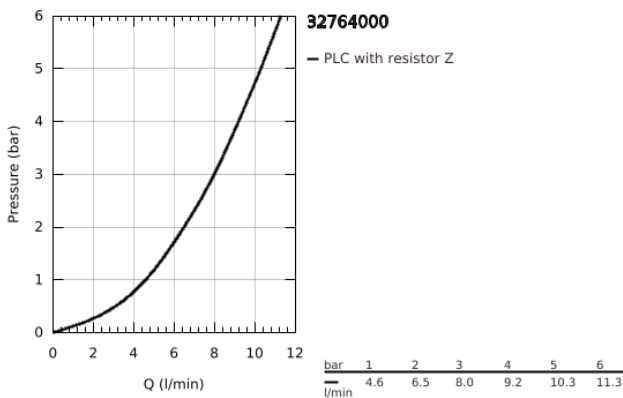

32 764 000 EUROECO SPECIAL SINGLE-LEVER BASIN MIXER 1/2"

PRODUCT DESCRIPTION

- Colour: chrome
- for open water heater
- single hole installation
- pop-up waste set 1 1/4"
- GROHE LongLife finish
- GROHE SilkMove 35 mm ceramic cartridge
- GROHE EcoJoy - less water, perfect flow
- adjustable flow rate limiter
- adjustable temperature limiter
- adjustable minimum flow rate 2.5 l/min
- laminar flow straightener 9 l/min
- metal lever
- lever length 120 mm
- rapid installation system
- copper pipes

32 764 000 EUROECO SPECIAL SINGLE-LEVER BASIN MIXER 1/2"

SPARE PARTS

- 1: Lever 120 mm (Spare part-nr. 46688000)
- 2: Cap (Spare part-nr. 46570000)
- 3: Temperature limiter (Spare part-nr. 46375000)
- 4: Cartridge (Spare part-nr. 46409000)
- 5: Flow straightener (Spare part-nr. 46162000)
- 6: Hand shower (Spare part-nr. 65936PD0)
- 7: Shank mounting kit (Spare part-nr. 46249000)
- 8: Connection thread 3/8 x Ø 8.5 (Spare part-nr. 1293800M)
- 9: Mousseur (Spare part-nr. 45303000)
- 10: Waste set 1 1/4" (Spare part-nr. 28910000)
- 10.1: Plug (Spare part-nr. 07182000)
- 10.2: Eccentric rod (Spare part-nr. 07052000)