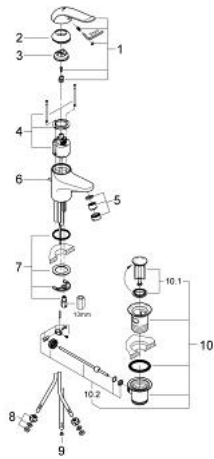

## 32 764 000 EUROECO SPECIAL SINGLE-LEVER BASIN MIXER 1/2"

### PRODUCT DESCRIPTION

- Tyc: Chrome
- for open water heater
- single hole installation
- pop-up waste set 1 1/4"
- GROHE LongLife finish
- GROHE SilkMove 35 mm ceramic cartridge
- GROHE EcoJoy - Less water, perfect flow
- adjustable flow rate limiter
- adjustable temperature limiter
- adjustable minimum flow rate 2.5 l/min
- laminar flow straightener 9 l/min
- metal lever
- lever length 120 mm
- rapid installation system
- copper pipes

### SPARE PARTS

- 1: Lever 120 mm (Spare part-nr. 46688000)
- 2: Cap (Spare part-nr. 46570000)
- 3: Temperature limiter (Spare part-nr. 46375000)
- 4: Cartridge (Spare part-nr. 46409000)
- 5: Flow straightener (Spare part-nr. 46162000)
- 6: Lift rod (Spare part-nr. 65936PD0)
- 7: Shank mounting kit (Spare part-nr. 46249000)
- 8: Compression nut, 3/8 x Ø 8.5 (Spare part-nr. 1293800M)
- 9: Flow limiter (Spare part-nr. 45303000)
- 10: Waste set 1 1/4" (Spare part-nr. 28910000)
- 10.1: Plug (Spare part-nr. 07182000)
- 10.2: Eccentric rod (Spare part-nr. 07052000)