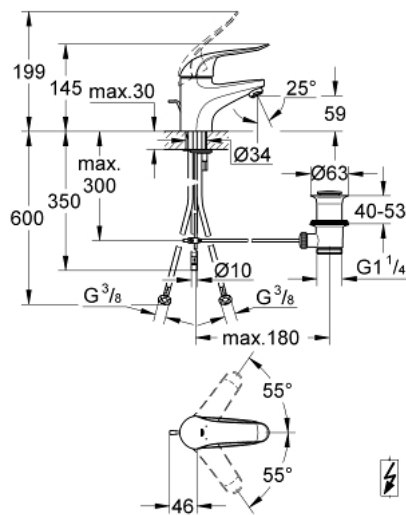

## 32 764 000 EUROECO SPECIAL SINGLE-LEVER BASIN MIXER 1/2"

### PRODUCT DESCRIPTION

- Tyc: Chrome
- for open water heater
- single hole installation
- pop-up waste set 1 1/4"
- GROHE LongLife finish
- GROHE SilkMove 35 mm ceramic cartridge
- GROHE EcoJoy - Less water, perfect flow
- adjustable flow rate limiter
- adjustable temperature limiter
- adjustable minimum flow rate 2.5 l/min
- laminar flow straightener 9 l/min
- metal lever
- lever length 120 mm
- rapid installation system
- copper pipes

### SPARE PARTS

- 1: Lever 120 mm (Spare part-nr. 46688000)
- 2: Cap (Spare part-nr. 46570000)
- 3: Temperature limiter (Spare part-nr. 46375000)
- 4: Cartridge (Spare part-nr. 46409000)
- 5: Flow straightener (Spare part-nr. 46162000)
- 6: Lift rod (Spare part-nr. 65936PD0)
- 7: Shank mounting kit (Spare part-nr. 46249000)
- 8: Compression nut, 3/8 x Ø 8.5 (Spare part-nr. 1293800M)
- 9: Flow limiter (Spare part-nr. 45303000)
- 10: Waste set 1 1/4" (Spare part-nr. 28910000)
- 10.1: Plug (Spare part-nr. 07182000)
- 10.2: Eccentric rod (Spare part-nr. 07052000)