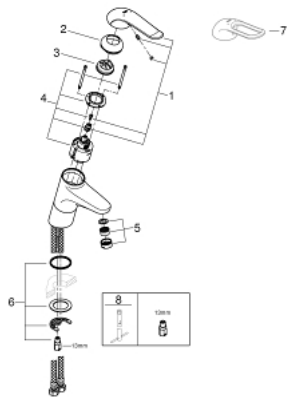

32 765 000 EUROECO SPECIAL SINGLE-LEVER BASIN MIXER 1/2"

PRODUCT DESCRIPTION

- Tyc: Chrome
- single hole installation
- smooth body
- high version
- GROHE LongLife finish
- GROHE SilkMove 46 mm ceramic cartridge
- maximum flow rate (at 3 bar): 8 l/min
- adjustable flow rate limiter
- adjustable temperature limiter
- adjustable minimum flow rate 2.5 l/min
- laminar flow straightener
- metal lever
- lever length 120 mm
- rapid installation system
- flexible connection hoses

32 765 000 EUROECO SPECIAL SINGLE-LEVER BASIN MIXER 1/2"

SPARE PARTS

- 1: Lever 120 mm (Spare part-nr. 46688000)
 - 2: Cap (Spare part-nr. 46570000)
 - 3: Temperature limiter (Spare part-nr. 46375000)
 - 4: Cartridge (Spare part-nr. 46048000)
 - 5: Laminar flow straightener (Spare part-nr. 13960000)
 - 6: Shank mounting kit (Spare part-nr. 46249000)
 - 7: Lever 115 mm (Spare part-nr. 32870000)*
 - 8: Mounting wrench (Spare part-nr. 19017000)*
- * Optional accessories