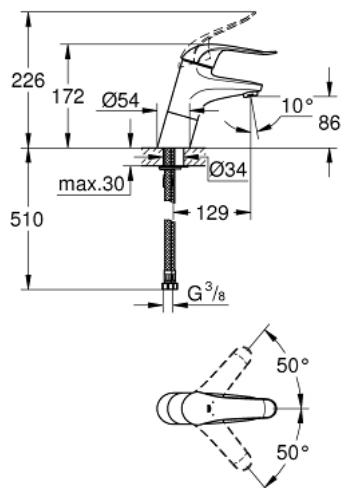

32 765 000 EUROECO SPECIAL SINGLE-LEVER BASIN MIXER 1/2"

PRODUCT DESCRIPTION

- Tyc: Chrome
- single hole installation
- smooth body
- high version
- GROHE LongLife finish
- GROHE SilkMove 46 mm ceramic cartridge
- maximum flow rate (at 3 bar): 8 l/min
- adjustable flow rate limiter
- adjustable temperature limiter
- adjustable minimum flow rate 2.5 l/min
- laminar flow straightener
- metal lever
- lever length 120 mm
- rapid installation system
- flexible connection hoses

32 765 000 EUROECO SPECIAL SINGLE-LEVER BASIN MIXER 1/2"

SPARE PARTS

- 1: Lever 120 mm (Spare part-nr. 46688000)
 - 2: Cap (Spare part-nr. 46570000)
 - 3: Temperature limiter (Spare part-nr. 46375000)
 - 4: Cartridge (Spare part-nr. 46048000)
 - 5: Laminar flow straightener (Spare part-nr. 13960000)
 - 6: Shank mounting kit (Spare part-nr. 46249000)
 - 7: Lever 115 mm (Spare part-nr. 32870000)*
 - 8: Mounting wrench (Spare part-nr. 19017000)*
- * Optional accessories