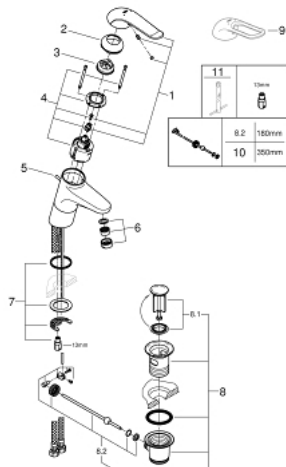

32 766 000 EUROECO SPECIAL SINGLE-LEVER BASIN MIXER 1/2"

PRODUCT DESCRIPTION

- Colour: chrome
- single hole installation
- pop-up waste set 1 1/4"
- GROHE LongLife finish
- GROHE SilkMove 46 mm ceramic cartridge
- maximum flow rate (at 3 bar): 8 l/min
- adjustable flow rate limiter
- adjustable temperature limiter
- adjustable minimum flow rate 2.5 l/min
- laminar flow straightener
- metal lever
- lever length 120 mm
- rapid installation system
- flexible connection hoses

32 766 000 EUROECO SPECIAL SINGLE-LEVER BASIN MIXER 1/2"

SPARE PARTS

- 1: Lever 120 mm (Spare part-nr. 46688000)
- 2: Cap (Spare part-nr. 46570000)
- 3: Temperature limiter (Spare part-nr. 46375000)
- 4: Cartridge (Spare part-nr. 46048000)
- 5: Hand shower (Spare part-nr. 65936PD0)
- 6: Laminar flow straightener (Spare part-nr. 13960000)
- 7: Shank mounting kit (Spare part-nr. 46249000)
- 8: Waste set 1 1/4" (Spare part-nr. 28910000)
- 8.1: Plug (Spare part-nr. 07182000)
- 8.2: Eccentric rod (Spare part-nr. 07052000)
- 9: Lever 115 mm (Spare part-nr. 32870000)*
- 10: Eccentric rod (Spare part-nr. 07341000)*
- 11: Mounting wrench (Spare part-nr. 19017000)*