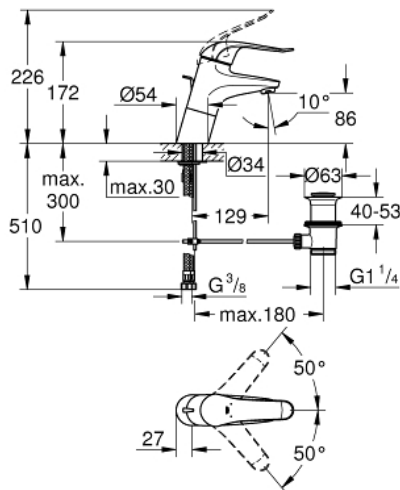

32 766 000 EUROECO SPECIAL SINGLE-LEVER BASIN MIXER 1/2"

PRODUCT DESCRIPTION

- Colour: chrome
- single hole installation
- pop-up waste set 1 1/4"
- GROHE LongLife finish
- GROHE SilkMove 46 mm ceramic cartridge
- maximum flow rate (at 3 bar): 8 l/min
- adjustable flow rate limiter
- adjustable temperature limiter
- adjustable minimum flow rate 2.5 l/min
- laminar flow straightener
- metal lever
- lever length 120 mm
- rapid installation system
- flexible connection hoses

32 766 000 EUROECO SPECIAL SINGLE-LEVER BASIN MIXER 1/2"

SPARE PARTS

- 1: Lever 120 mm (Spare part-nr. 46688000)
- 2: Cap (Spare part-nr. 46570000)
- 3: Temperature limiter (Spare part-nr. 46375000)
- 4: Cartridge (Spare part-nr. 46048000)
- 5: Hand shower (Spare part-nr. 65936PD0)
- 6: Laminar flow straightener (Spare part-nr. 13960000)
- 7: Shank mounting kit (Spare part-nr. 46249000)
- 8: Waste set 1 1/4" (Spare part-nr. 28910000)
- 8.1: Plug (Spare part-nr. 07182000)
- 8.2: Eccentric rod (Spare part-nr. 07052000)
- 9: Lever 115 mm (Spare part-nr. 32870000)*
- 10: Eccentric rod (Spare part-nr. 07341000)*
- 11: Mounting wrench (Spare part-nr. 19017000)*