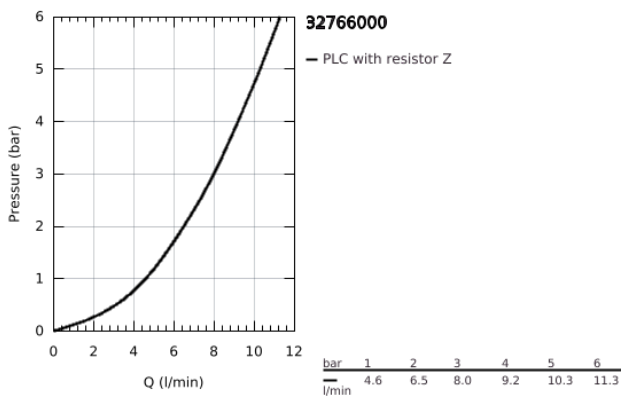

32 766 000 EUROECO SPECIAL SINGLE-LEVER BASIN MIXER 1/2"

PRODUCT DESCRIPTION

- Colour: chrome
- single hole installation
- pop-up waste set 1 1/4"
- GROHE LongLife finish
- GROHE SilkMove 46 mm ceramic cartridge
- maximum flow rate (at 3 bar): 8 l/min
- adjustable flow rate limiter
- adjustable temperature limiter
- adjustable minimum flow rate 2.5 l/min
- laminar flow straightener
- metal lever
- lever length 120 mm
- rapid installation system
- flexible connection hoses

32 766 000 EUROECO SPECIAL SINGLE-LEVER BASIN MIXER 1/2"

SPARE PARTS

- 1: Lever 120 mm (Spare part-nr. 46688000)
- 2: Cap (Spare part-nr. 46570000)
- 3: Temperature limiter (Spare part-nr. 46375000)
- 4: Cartridge (Spare part-nr. 46048000)
- 5: Hand shower (Spare part-nr. 65936PD0)
- 6: Laminar flow straightener (Spare part-nr. 13960000)
- 7: Shank mounting kit (Spare part-nr. 46249000)
- 8: Waste set 1 1/4" (Spare part-nr. 28910000)
- 8.1: Plug (Spare part-nr. 07182000)
- 8.2: Eccentric rod (Spare part-nr. 07052000)
- 9: Lever 115 mm (Spare part-nr. 32870000)*
- 10: Eccentric rod (Spare part-nr. 07341000)*
- 11: Mounting wrench (Spare part-nr. 19017000)*