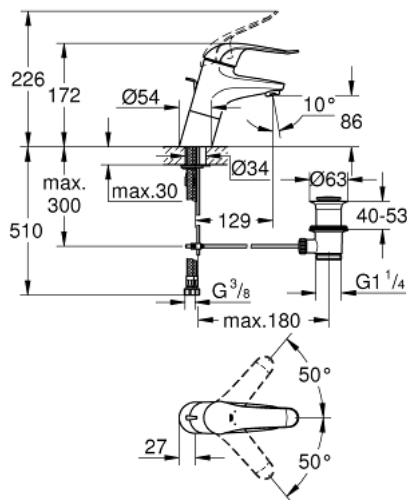

32 766 000 EUROECO SPECIAL SINGLE-LEVER BASIN MIXER 1/2"

PRODUCT DESCRIPTION

- Tyc: Chrome
- single hole installation
- pop-up waste set 1 1/4"
- GROHE LongLife finish
- GROHE SilkMove 46 mm ceramic cartridge
- maximum flow rate (at 3 bar): 8 l/min
- adjustable flow rate limiter
- adjustable temperature limiter
- adjustable minimum flow rate 2.5 l/min
- laminar flow straightener
- metal lever
- lever length 120 mm
- rapid installation system
- flexible connection hoses

32 766 000 EUROECO SPECIAL SINGLE-LEVER BASIN MIXER 1/2"

SPARE PARTS

- 1: Lever 120 mm (Spare part-nr. 46688000)
- 2: Cap (Spare part-nr. 46570000)
- 3: Temperature limiter (Spare part-nr. 46375000)
- 4: Cartridge (Spare part-nr. 46048000)
- 5: Lift rod (Spare part-nr. 65936PD0)
- 6: Laminar flow straightener (Spare part-nr. 13960000)
- 7: Shank mounting kit (Spare part-nr. 46249000)
- 8: Waste set 1 1/4" (Spare part-nr. 28910000)
- 8.1: Plug (Spare part-nr. 07182000)
- 8.2: Eccentric rod (Spare part-nr. 07052000)
- 9: Lever 115 mm (Spare part-nr. 32870000)*
- 10: Eccentric rod (Spare part-nr. 07341000)*
- 11: Mounting wrench (Spare part-nr. 19017000)*