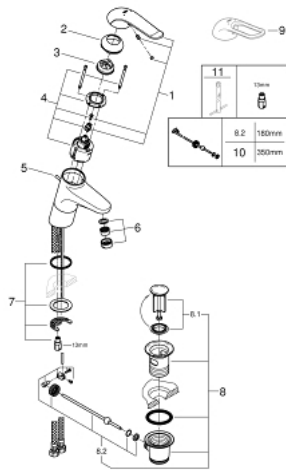

32 766 000 EUROECO SPECIAL SINGLE-LEVER BASIN MIXER 1/2"

PRODUCT DESCRIPTION

- Tyc: Chrome
- single hole installation
- pop-up waste set 1 1/4"
- GROHE LongLife finish
- GROHE SilkMove 46 mm ceramic cartridge
- maximum flow rate (at 3 bar): 8 l/min
- adjustable flow rate limiter
- adjustable temperature limiter
- adjustable minimum flow rate 2.5 l/min
- laminar flow straightener
- metal lever
- lever length 120 mm
- rapid installation system
- flexible connection hoses

32 766 000 EUROECO SPECIAL SINGLE-LEVER BASIN MIXER 1/2"

SPARE PARTS

- 1: Lever 120 mm (Spare part-nr. 46688000)
- 2: Cap (Spare part-nr. 46570000)
- 3: Temperature limiter (Spare part-nr. 46375000)
- 4: Cartridge (Spare part-nr. 46048000)
- 5: Lift rod (Spare part-nr. 65936PD0)
- 6: Laminar flow straightener (Spare part-nr. 13960000)
- 7: Shank mounting kit (Spare part-nr. 46249000)
- 8: Waste set 1 1/4" (Spare part-nr. 28910000)
- 8.1: Plug (Spare part-nr. 07182000)
- 8.2: Eccentric rod (Spare part-nr. 07052000)
- 9: Lever 115 mm (Spare part-nr. 32870000)*
- 10: Eccentric rod (Spare part-nr. 07341000)*
- 11: Mounting wrench (Spare part-nr. 19017000)*