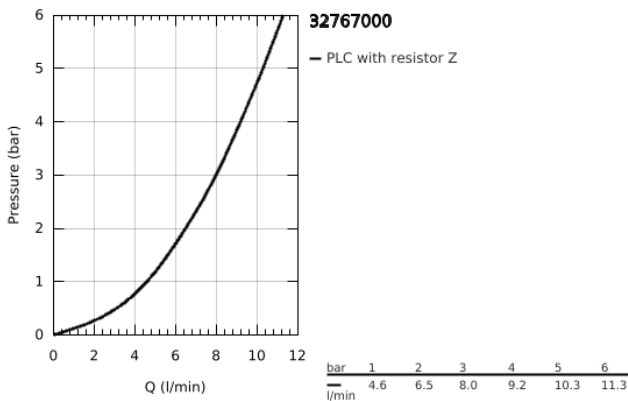

32 767 000 EUROECO SPECIAL SINGLE-LEVER BASIN MIXER 1/2"

PRODUCT DESCRIPTION

- Colour: chrome
- wall mounted
- GROHE LongLife finish
- GROHE SilkMove 46 mm ceramic cartridge
- maximum flow rate (at 3 bar): 8 l/min
- adjustable flow rate limiter
- adjustable temperature limiter
- adjustable minimum flow rate 2.5 l/min
- laminar flow straightener
- cast swivel spout, lockable
- swivel area 90°
- projection 197 mm
- metal lever
- lever length 120 mm
- S-unions

32 767 000 EUROECO SPECIAL SINGLE-LEVER BASIN MIXER 1/2"

SPARE PARTS

- 1: Lever 120 mm (Spare part-nr. 46688000)
- 2: Cap (Spare part-nr. 46570000)
- 3: Temperature limiter (Spare part-nr. 46375000)
- 4: Cartridge (Spare part-nr. 46048000)
- 5: Screw connection 1/2" (Spare part-nr. 45044000)
- 6: S-union (Spare part-nr. 12058000)
- 6.1: Seal (Spare part-nr. 0138600M)
- 6.2: Covering escutcheon (Spare part-nr. 45545000)
- 7: Cast swivel spout (Spare part-nr. 13269000)
- 7.1: Stop screw (Spare part-nr. 4669000M)
- 7.2: Sealing washer (Spare part-nr. 0128500M)
- 7.3: set of screws (Spare part-nr. 46670000)
- 7.4: Laminar flow straightener (Spare part-nr. 13960000)
- 8: Extension 30 (Spare part-nr. 46238000)*
- 9: Lever 115 mm (Spare part-nr. 32870000)*
- 10: Special spanner (Spare part-nr. 19377000)*