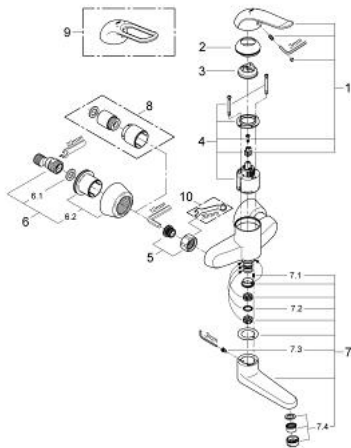

32 767 000 EUROECO SPECIAL SINGLE-LEVER BASIN MIXER 1/2"

PRODUCT DESCRIPTION

- Colour: chrome
- wall mounted
- GROHE LongLife finish
- GROHE SilkMove 46 mm ceramic cartridge
- maximum flow rate (at 3 bar): 8 l/min
- adjustable flow rate limiter
- adjustable temperature limiter
- adjustable minimum flow rate 2.5 l/min
- laminar flow straightener
- cast swivel spout, lockable
- swivel area 90°
- projection 197 mm
- metal lever
- lever length 120 mm
- S-unions

32 767 000 EUROECO SPECIAL SINGLE-LEVER BASIN MIXER 1/2"

SPARE PARTS

- 1: Lever 120 mm (Spare part-nr. 46688000)
- 2: Cap (Spare part-nr. 46570000)
- 3: Temperature limiter (Spare part-nr. 46375000)
- 4: Cartridge (Spare part-nr. 46048000)
- 5: Screw connection 1/2" (Spare part-nr. 45044000)
- 6: S-union (Spare part-nr. 12058000)
- 6.1: Seal (Spare part-nr. 0138600M)
- 6.2: Covering escutcheon (Spare part-nr. 45545000)
- 7: Cast swivel spout (Spare part-nr. 13269000)
- 7.1: Stop screw (Spare part-nr. 4669000M)
- 7.2: Sealing washer (Spare part-nr. 0128500M)
- 7.3: set of screws (Spare part-nr. 46670000)
- 7.4: Laminar flow straightener (Spare part-nr. 13960000)
- 8: Extension 30 (Spare part-nr. 46238000)*
- 9: Lever 115 mm (Spare part-nr. 32870000)*
- 10: Special spanner (Spare part-nr. 19377000)*