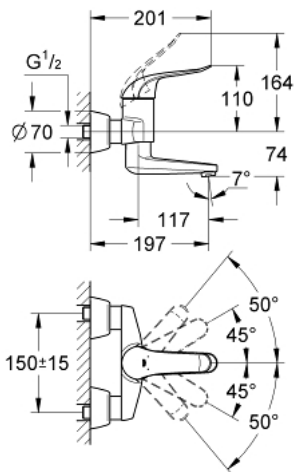

32 767 000 EUROECO SPECIAL SINGLE-LEVER BASIN MIXER 1/2"

PRODUCT DESCRIPTION

- Colour: chrome
- wall mounted
- GROHE LongLife finish
- GROHE SilkMove 46 mm ceramic cartridge
- maximum flow rate (at 3 bar): 8 l/min
- adjustable flow rate limiter
- adjustable temperature limiter
- adjustable minimum flow rate 2.5 l/min
- laminar flow straightener
- cast swivel spout, lockable
- swivel area 90°
- projection 197 mm
- metal lever
- lever length 120 mm
- S-unions

32 767 000 EUROECO SPECIAL SINGLE-LEVER BASIN MIXER 1/2"

SPARE PARTS

- 1: Lever 120 mm (Spare part-nr. 46688000)
- 2: Cap (Spare part-nr. 46570000)
- 3: Temperature limiter (Spare part-nr. 46375000)
- 4: Cartridge (Spare part-nr. 46048000)
- 5: Screw connection 1/2" (Spare part-nr. 45044000)
- 6: S-union (Spare part-nr. 12058000)
- 6.1: Seal (Spare part-nr. 0138600M)
- 6.2: Covering escutcheon (Spare part-nr. 45545000)
- 7: Cast swivel spout (Spare part-nr. 13269000)
- 7.1: Stop screw (Spare part-nr. 4669000M)
- 7.2: Sealing washer (Spare part-nr. 0128500M)
- 7.3: set of screws (Spare part-nr. 46670000)
- 7.4: Laminar flow straightener (Spare part-nr. 13960000)
- 8: Extension 30 (Spare part-nr. 46238000)*
- 9: Lever 115 mm (Spare part-nr. 32870000)*
- 10: Special spanner (Spare part-nr. 19377000)*