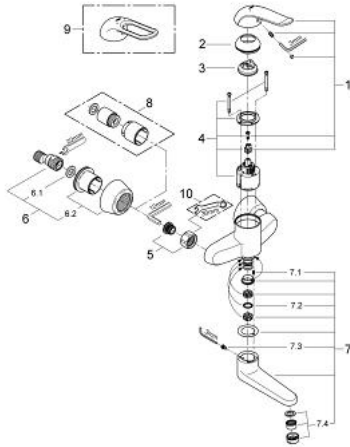

32 767 000 **EUROECO SPECIAL SINGLE-LEVER BASIN MIXER 1/2"**

**PRODUCT DESCRIPTION**

- Tyc: Chrome
- wall mounted
- GROHE LongLife finish
- GROHE SilkMove 46 mm ceramic cartridge
- maximum flow rate (at 3 bar): 8 l/min
- adjustable flow rate limiter
- adjustable temperature limiter
- adjustable minimum flow rate 2.5 l/min
- laminar flow straightener
- cast swivel spout, lockable
- swivel area 90°
- projection 197 mm
- metal lever
- lever length 120 mm
- S-unions

## 32 767 000 EUROECO SPECIAL SINGLE-LEVER BASIN MIXER 1/2"

### SPARE PARTS

- 1: Lever 120 mm (Spare part-nr. 46688000)
- 2: Cap (Spare part-nr. 46570000)
- 3: Temperature limiter (Spare part-nr. 46375000)
- 4: Cartridge (Spare part-nr. 46048000)
- 5: Screw connection 1/2" (Spare part-nr. 45044000)
- 6: S-union (Spare part-nr. 12058000)
- 6.1: Seal (Spare part-nr. 0138600M)
- 6.2: Covering escutcheon (Spare part-nr. 45545000)
- 7: Cast swivel spout (Spare part-nr. 13269000)
- 7.1: Stop screw (Spare part-nr. 4669000M)
- 7.2: Sealing washer (Spare part-nr. 0128500M)
- 7.3: Set of screws (Spare part-nr. 46670000)
- 7.4: Laminar flow straightener (Spare part-nr. 13960000)
- 8: Extension set, 30 mm (Spare part-nr. 46238000)\*
- 9: Lever 115 mm (Spare part-nr. 32870000)\*
- 10: Special spanner (Spare part-nr. 19377000)\*