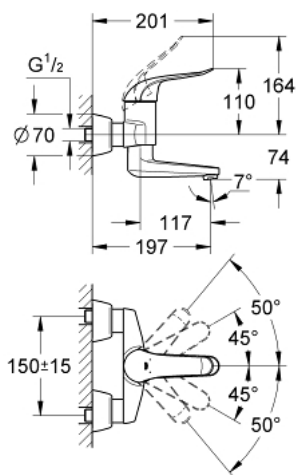

32 767 000 **EUROECO SPECIAL SINGLE-LEVER BASIN MIXER 1/2"**

**PRODUCT DESCRIPTION**

- Tyc: Chrome
- wall mounted
- GROHE LongLife finish
- GROHE SilkMove 46 mm ceramic cartridge
- maximum flow rate (at 3 bar): 8 l/min
- adjustable flow rate limiter
- adjustable temperature limiter
- adjustable minimum flow rate 2.5 l/min
- laminar flow straightener
- cast swivel spout, lockable
- swivel area 90°
- projection 197 mm
- metal lever
- lever length 120 mm
- S-unions

## 32 767 000 EUROECO SPECIAL SINGLE-LEVER BASIN MIXER 1/2"

### SPARE PARTS

- 1: Lever 120 mm (Spare part-nr. 46688000)
- 2: Cap (Spare part-nr. 46570000)
- 3: Temperature limiter (Spare part-nr. 46375000)
- 4: Cartridge (Spare part-nr. 46048000)
- 5: Screw connection 1/2" (Spare part-nr. 45044000)
- 6: S-union (Spare part-nr. 12058000)
- 6.1: Seal (Spare part-nr. 0138600M)
- 6.2: Covering escutcheon (Spare part-nr. 45545000)
- 7: Cast swivel spout (Spare part-nr. 13269000)
- 7.1: Stop screw (Spare part-nr. 4669000M)
- 7.2: Sealing washer (Spare part-nr. 0128500M)
- 7.3: Set of screws (Spare part-nr. 46670000)
- 7.4: Laminar flow straightener (Spare part-nr. 13960000)
- 8: Extension set, 30 mm (Spare part-nr. 46238000)\*
- 9: Lever 115 mm (Spare part-nr. 32870000)\*
- 10: Special spanner (Spare part-nr. 19377000)\*