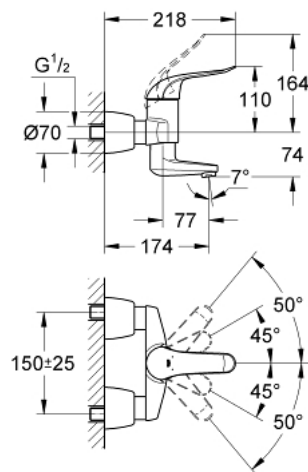

32 768 000 EUROECO SPECIAL SINGLE-LEVER BASIN MIXER 1/2"

PRODUCT DESCRIPTION

- Colour: chrome
- wall mounted
- GROHE LongLife finish
- GROHE SilkMove 46 mm ceramic cartridge
- maximum flow rate (at 3 bar): 8 l/min
- adjustable flow rate limiter
- adjustable temperature limiter
- adjustable minimum flow rate 2.5 l/min
- laminar flow straightener
- cast swivel spout, lockable
- swivel area 90°
- projection 174 mm
- metal lever
- lever length 120 mm
- S-unions

32 768 000 EUROECO SPECIAL SINGLE-LEVER BASIN MIXER 1/2"

SPARE PARTS

- 1: Lever 120 mm (Spare part-nr. 46688000)
 - 2: Cap (Spare part-nr. 46570000)
 - 3: Temperature limiter (Spare part-nr. 46375000)
 - 4: Cartridge (Spare part-nr. 46048000)
 - 5: Screw connection 1/2" (Spare part-nr. 45044000)
 - 6: S-union, lockable (Spare part-nr. 12051000)
 - 6.1: Seal (Spare part-nr. 0138600M)
 - 6.2: Escutcheon (Spare part-nr. 45392000)
 - 7: Cast swivel spout (Spare part-nr. 13268000)
 - 7.1: Stop screw (Spare part-nr. 4669000M)
 - 7.2: Sealing washer (Spare part-nr. 0128500M)
 - 7.3: set of screws (Spare part-nr. 46670000)
 - 7.4: Laminar flow straightener (Spare part-nr. 13960000)
 - 8: Extension 30 (Spare part-nr. 46238000)*
 - 9: Lever 115 mm (Spare part-nr. 32870000)*
- * Optional accessories