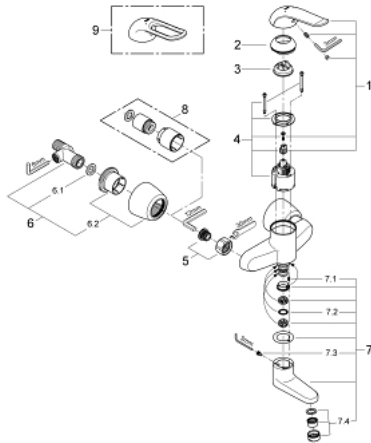

32 768 000 EUROECO SPECIAL SINGLE-LEVER BASIN MIXER 1/2"

PRODUCT DESCRIPTION

- Colour: chrome
- wall mounted
- GROHE LongLife finish
- GROHE SilkMove 46 mm ceramic cartridge
- maximum flow rate (at 3 bar): 8 l/min
- adjustable flow rate limiter
- adjustable temperature limiter
- adjustable minimum flow rate 2.5 l/min
- laminar flow straightener
- cast swivel spout, lockable
- swivel area 90°
- projection 174 mm
- metal lever
- lever length 120 mm
- S-unions

32 768 000 EUROECO SPECIAL SINGLE-LEVER BASIN MIXER 1/2"

SPARE PARTS

- 1: Lever 120 mm (Spare part-nr. 46688000)
 - 2: Cap (Spare part-nr. 46570000)
 - 3: Temperature limiter (Spare part-nr. 46375000)
 - 4: Cartridge (Spare part-nr. 46048000)
 - 5: Screw connection 1/2" (Spare part-nr. 45044000)
 - 6: S-union, lockable (Spare part-nr. 12051000)
 - 6.1: Seal (Spare part-nr. 0138600M)
 - 6.2: Escutcheon (Spare part-nr. 45392000)
 - 7: Cast swivel spout (Spare part-nr. 13268000)
 - 7.1: Stop screw (Spare part-nr. 4669000M)
 - 7.2: Sealing washer (Spare part-nr. 0128500M)
 - 7.3: set of screws (Spare part-nr. 46670000)
 - 7.4: Laminar flow straightener (Spare part-nr. 13960000)
 - 8: Extension 30 (Spare part-nr. 46238000)*
 - 9: Lever 115 mm (Spare part-nr. 32870000)*
- * Optional accessories