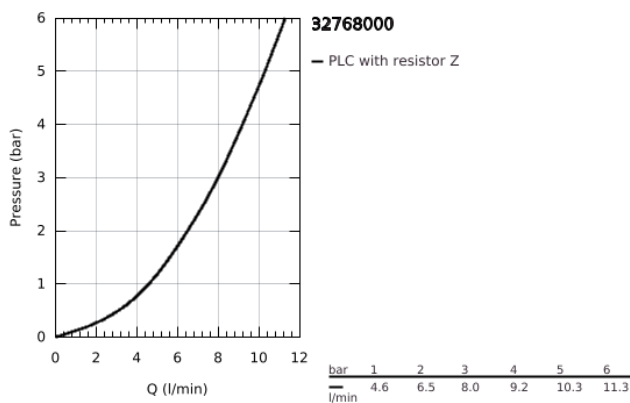

32 768 000 EUROECO SPECIAL SINGLE-LEVER BASIN MIXER 1/2"

PRODUCT DESCRIPTION

- Colour: chrome
- wall mounted
- GROHE LongLife finish
- GROHE SilkMove 46 mm ceramic cartridge
- maximum flow rate (at 3 bar): 8 l/min
- adjustable flow rate limiter
- adjustable temperature limiter
- adjustable minimum flow rate 2.5 l/min
- laminar flow straightener
- cast swivel spout, lockable
- swivel area 90°
- projection 174 mm
- metal lever
- lever length 120 mm
- S-unions

32 768 000 EUROECO SPECIAL SINGLE-LEVER BASIN MIXER 1/2"

SPARE PARTS

- 1: Lever 120 mm (Spare part-nr. 46688000)
 - 2: Cap (Spare part-nr. 46570000)
 - 3: Temperature limiter (Spare part-nr. 46375000)
 - 4: Cartridge (Spare part-nr. 46048000)
 - 5: Screw connection 1/2" (Spare part-nr. 45044000)
 - 6: S-union, lockable (Spare part-nr. 12051000)
 - 6.1: Seal (Spare part-nr. 0138600M)
 - 6.2: Escutcheon (Spare part-nr. 45392000)
 - 7: Cast swivel spout (Spare part-nr. 13268000)
 - 7.1: Stop screw (Spare part-nr. 4669000M)
 - 7.2: Sealing washer (Spare part-nr. 0128500M)
 - 7.3: set of screws (Spare part-nr. 46670000)
 - 7.4: Laminar flow straightener (Spare part-nr. 13960000)
 - 8: Extension 30 (Spare part-nr. 46238000)*
 - 9: Lever 115 mm (Spare part-nr. 32870000)*
- * Optional accessories