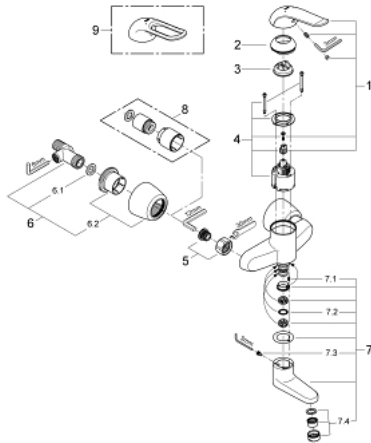

32 768 000 **EUROECO SPECIAL SINGLE-LEVER BASIN MIXER 1/2"**

PRODUCT DESCRIPTION

- Tyc: Chrome
- wall mounted
- GROHE LongLife finish
- GROHE SilkMove 46 mm ceramic cartridge
- maximum flow rate (at 3 bar): 8 l/min
- adjustable flow rate limiter
- adjustable temperature limiter
- adjustable minimum flow rate 2.5 l/min
- laminar flow straightener
- cast swivel spout, lockable
- swivel area 90°
- projection 174 mm
- metal lever
- lever length 120 mm
- S-unions

32 768 000 EUROECO SPECIAL SINGLE-LEVER BASIN MIXER 1/2"

SPARE PARTS

- 1: Lever 120 mm (Spare part-nr. 46688000)
 - 2: Cap (Spare part-nr. 46570000)
 - 3: Temperature limiter (Spare part-nr. 46375000)
 - 4: Cartridge (Spare part-nr. 46048000)
 - 5: Screw connection 1/2" (Spare part-nr. 45044000)
 - 6: S-union, lockable (Spare part-nr. 12051000)
 - 6.1: Seal (Spare part-nr. 0138600M)
 - 6.2: Escutcheon (Spare part-nr. 45392000)
 - 7: Cast swivel spout (Spare part-nr. 13268000)
 - 7.1: Stop screw (Spare part-nr. 4669000M)
 - 7.2: Sealing washer (Spare part-nr. 0128500M)
 - 7.3: Set of screws (Spare part-nr. 46670000)
 - 7.4: Laminar flow straightener (Spare part-nr. 13960000)
 - 8: Extension set, 30 mm (Spare part-nr. 46238000)*
 - 9: Lever 115 mm (Spare part-nr. 32870000)*
- * Optional accessories