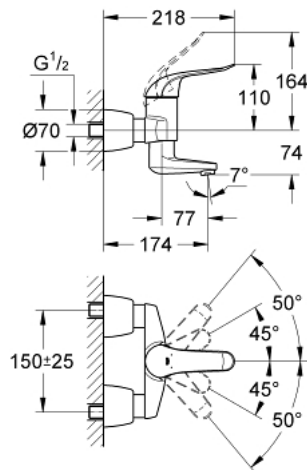

32 768 000 **EUROECO SPECIAL SINGLE-LEVER BASIN MIXER 1/2"**

PRODUCT DESCRIPTION

- Tyc: Chrome
- wall mounted
- GROHE LongLife finish
- GROHE SilkMove 46 mm ceramic cartridge
- maximum flow rate (at 3 bar): 8 l/min
- adjustable flow rate limiter
- adjustable temperature limiter
- adjustable minimum flow rate 2.5 l/min
- laminar flow straightener
- cast swivel spout, lockable
- swivel area 90°
- projection 174 mm
- metal lever
- lever length 120 mm
- S-unions

32 768 000 EUROECO SPECIAL SINGLE-LEVER BASIN MIXER 1/2"

SPARE PARTS

- 1: Lever 120 mm (Spare part-nr. 46688000)
 - 2: Cap (Spare part-nr. 46570000)
 - 3: Temperature limiter (Spare part-nr. 46375000)
 - 4: Cartridge (Spare part-nr. 46048000)
 - 5: Screw connection 1/2" (Spare part-nr. 45044000)
 - 6: S-union, lockable (Spare part-nr. 12051000)
 - 6.1: Seal (Spare part-nr. 0138600M)
 - 6.2: Escutcheon (Spare part-nr. 45392000)
 - 7: Cast swivel spout (Spare part-nr. 13268000)
 - 7.1: Stop screw (Spare part-nr. 4669000M)
 - 7.2: Sealing washer (Spare part-nr. 0128500M)
 - 7.3: Set of screws (Spare part-nr. 46670000)
 - 7.4: Laminar flow straightener (Spare part-nr. 13960000)
 - 8: Extension set, 30 mm (Spare part-nr. 46238000)*
 - 9: Lever 115 mm (Spare part-nr. 32870000)*
- * Optional accessories