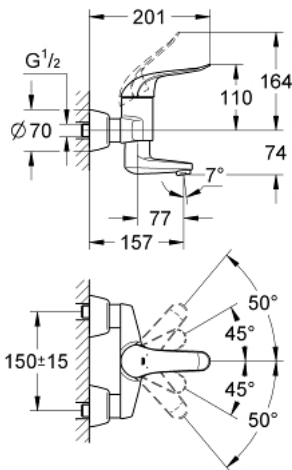

### 32 770 000 EUROECO SPECIAL SINGLE-LEVER BASIN MIXER 1/2"

#### PRODUCT DESCRIPTION

- Colour: chrome
- wall mounted
- GROHE LongLife finish
- GROHE SilkMove 46 mm ceramic cartridge
- maximum flow rate (at 3 bar): 8 l/min
- adjustable flow rate limiter
- adjustable temperature limiter
- adjustable minimum flow rate 2.5 l/min
- laminar flow straightener
- cast swivel spout, lockable
- swivel area 90°
- projection 157 mm
- metal lever
- lever length 120 mm
- S-unions

### SPARE PARTS

- 1: Lever 120 mm (Spare part-nr. 46688000)
- 2: Cap (Spare part-nr. 46570000)
- 3: Temperature limiter (Spare part-nr. 46375000)
- 4: Cartridge (Spare part-nr. 46048000)
- 5: Screw connection 1/2" (Spare part-nr. 45044000)
- 6: S-union (Spare part-nr. 12058000)
- 6.1: Seal (Spare part-nr. 0138600M)
- 6.2: Covering escutcheon (Spare part-nr. 45545000)
- 7: Cast swivel spout (Spare part-nr. 13268000)
- 7.1: Stop screw (Spare part-nr. 4669000M)
- 7.2: Sealing washer (Spare part-nr. 0128500M)
- 7.3: set of screws (Spare part-nr. 46670000)
- 7.4: Laminar flow straightener (Spare part-nr. 13960000)
- 8: Extension 30 (Spare part-nr. 46238000)\*
- 9: Lever 115 mm (Spare part-nr. 32870000)\*
- 10: Special spanner (Spare part-nr. 19377000)\*