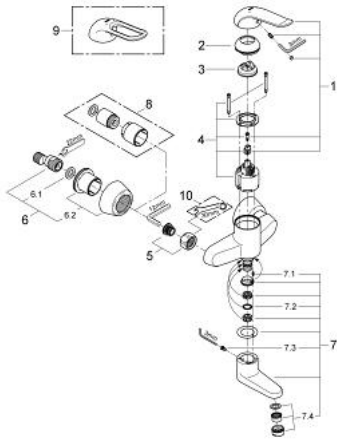

#### PRODUCT DESCRIPTION

- Colour: chrome
- wall mounted
- GROHE LongLife finish
- GROHE SilkMove 46 mm ceramic cartridge
- maximum flow rate (at 3 bar): 8 l/min
- adjustable flow rate limiter
- adjustable temperature limiter
- adjustable minimum flow rate 2.5 l/min
- laminar flow straightener
- cast swivel spout, lockable
- swivel area 90°
- projection 157 mm
- metal lever
- lever length 120 mm
- S-unions

### SPARE PARTS

- 1: Lever 120 mm (Spare part-nr. 46688000)
- 2: Cap (Spare part-nr. 46570000)
- 3: Temperature limiter (Spare part-nr. 46375000)
- 4: Cartridge (Spare part-nr. 46048000)
- 5: Screw connection 1/2" (Spare part-nr. 45044000)
- 6: S-union (Spare part-nr. 12058000)
- 6.1: Seal (Spare part-nr. 0138600M)
- 6.2: Covering escutcheon (Spare part-nr. 45545000)
- 7: Cast swivel spout (Spare part-nr. 13268000)
- 7.1: Stop screw (Spare part-nr. 4669000M)
- 7.2: Sealing washer (Spare part-nr. 0128500M)
- 7.3: set of screws (Spare part-nr. 46670000)
- 7.4: Laminar flow straightener (Spare part-nr. 13960000)
- 8: Extension 30 (Spare part-nr. 46238000)\*
- 9: Lever 115 mm (Spare part-nr. 32870000)\*
- 10: Special spanner (Spare part-nr. 19377000)\*