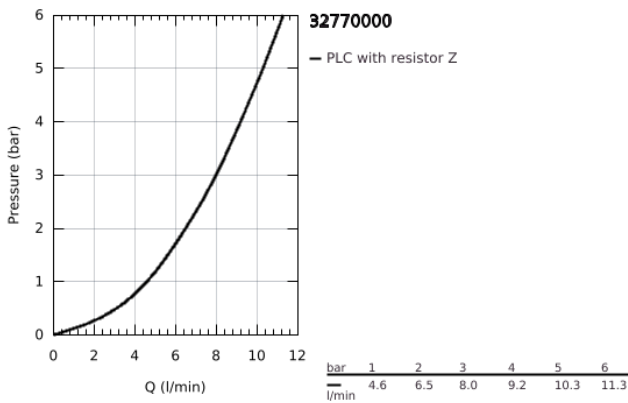

### 32 770 000 EUROECO SPECIAL SINGLE-LEVER BASIN MIXER 1/2"

#### PRODUCT DESCRIPTION

- Colour: chrome
- wall mounted
- GROHE LongLife finish
- GROHE SilkMove 46 mm ceramic cartridge
- maximum flow rate (at 3 bar): 8 l/min
- adjustable flow rate limiter
- adjustable temperature limiter
- adjustable minimum flow rate 2.5 l/min
- laminar flow straightener
- cast swivel spout, lockable
- swivel area 90°
- projection 157 mm
- metal lever
- lever length 120 mm
- S-unions

## 32 770 000 EUROECO SPECIAL SINGLE-LEVER BASIN MIXER 1/2"

### SPARE PARTS

- 1: Lever 120 mm (Spare part-nr. 46688000)
- 2: Cap (Spare part-nr. 46570000)
- 3: Temperature limiter (Spare part-nr. 46375000)
- 4: Cartridge (Spare part-nr. 46048000)
- 5: Screw connection 1/2" (Spare part-nr. 45044000)
- 6: S-union (Spare part-nr. 12058000)
- 6.1: Seal (Spare part-nr. 0138600M)
- 6.2: Covering escutcheon (Spare part-nr. 45545000)
- 7: Cast swivel spout (Spare part-nr. 13268000)
- 7.1: Stop screw (Spare part-nr. 4669000M)
- 7.2: Sealing washer (Spare part-nr. 0128500M)
- 7.3: set of screws (Spare part-nr. 46670000)
- 7.4: Laminar flow straightener (Spare part-nr. 13960000)
- 8: Extension 30 (Spare part-nr. 46238000)\*
- 9: Lever 115 mm (Spare part-nr. 32870000)\*
- 10: Special spanner (Spare part-nr. 19377000)\*