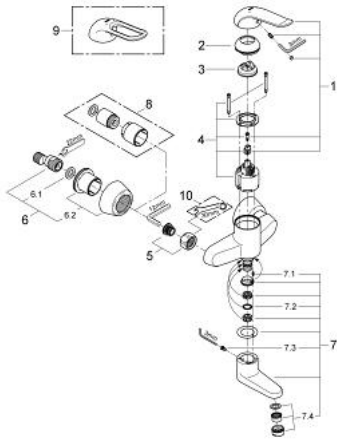

### PRODUCT DESCRIPTION

- Tyc: Chrome
- wall mounted
- GROHE LongLife finish
- GROHE SilkMove 46 mm ceramic cartridge
- maximum flow rate (at 3 bar): 8 l/min
- adjustable flow rate limiter
- adjustable temperature limiter
- adjustable minimum flow rate 2.5 l/min
- laminar flow straightener
- cast swivel spout, lockable
- swivel area 90°
- projection 157 mm
- metal lever
- lever length 120 mm
- S-unions

## 32 770 000 EUROECO SPECIAL SINGLE-LEVER BASIN MIXER 1/2"

### SPARE PARTS

- 1: Lever 120 mm (Spare part-nr. 46688000)
  - 2: Cap (Spare part-nr. 46570000)
  - 3: Temperature limiter (Spare part-nr. 46375000)
  - 4: Cartridge (Spare part-nr. 46048000)
  - 5: Screw connection 1/2" (Spare part-nr. 45044000)
  - 6: S-union (Spare part-nr. 12058000)
  - 6.1: Seal (Spare part-nr. 0138600M)
  - 6.2: Covering escutcheon (Spare part-nr. 45545000)
  - 7: Cast swivel spout (Spare part-nr. 13268000)
  - 7.1: Stop screw (Spare part-nr. 4669000M)
  - 7.2: Sealing washer (Spare part-nr. 0128500M)
  - 7.3: Set of screws (Spare part-nr. 46670000)
  - 7.4: Laminar flow straightener (Spare part-nr. 13960000)
  - 8: Extension set, 30 mm (Spare part-nr. 46238000)\*
  - 9: Lever 115 mm (Spare part-nr. 32870000)\*
  - 10: Special spanner (Spare part-nr. 19377000)\*
- \* Optional accessories