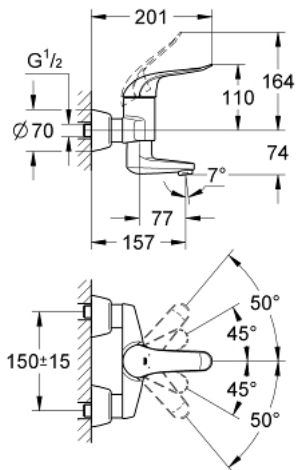

## 32 770 000 EUROECO SPECIAL SINGLE-LEVER BASIN MIXER 1/2"

### PRODUCT DESCRIPTION

- Tyc: Chrome
- wall mounted
- GROHE LongLife finish
- GROHE SilkMove 46 mm ceramic cartridge
- maximum flow rate (at 3 bar): 8 l/min
- adjustable flow rate limiter
- adjustable temperature limiter
- adjustable minimum flow rate 2.5 l/min
- laminar flow straightener
- cast swivel spout, lockable
- swivel area 90°
- projection 157 mm
- metal lever
- lever length 120 mm
- S-unions

### SPARE PARTS

- 1: Lever 120 mm (Spare part-nr. 46688000)
  - 2: Cap (Spare part-nr. 46570000)
  - 3: Temperature limiter (Spare part-nr. 46375000)
  - 4: Cartridge (Spare part-nr. 46048000)
  - 5: Screw connection 1/2" (Spare part-nr. 45044000)
  - 6: S-union (Spare part-nr. 12058000)
  - 6.1: Seal (Spare part-nr. 0138600M)
  - 6.2: Covering escutcheon (Spare part-nr. 45545000)
  - 7: Cast swivel spout (Spare part-nr. 13268000)
  - 7.1: Stop screw (Spare part-nr. 4669000M)
  - 7.2: Sealing washer (Spare part-nr. 0128500M)
  - 7.3: Set of screws (Spare part-nr. 46670000)
  - 7.4: Laminar flow straightener (Spare part-nr. 13960000)
  - 8: Extension set, 30 mm (Spare part-nr. 46238000)\*
  - 9: Lever 115 mm (Spare part-nr. 32870000)\*
  - 10: Special spanner (Spare part-nr. 19377000)\*
- \* Optional accessories