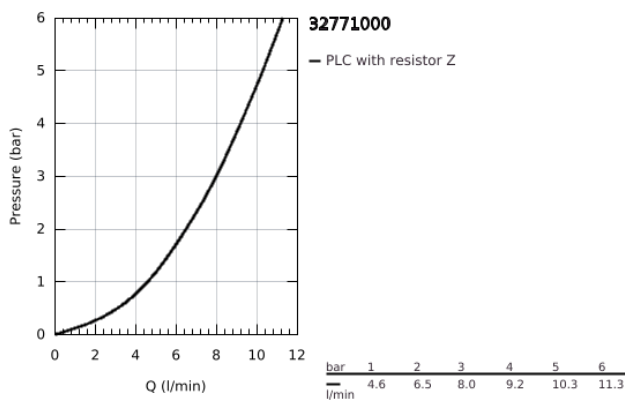

32 771 000 EUROECO SPECIAL SINGLE-LEVER BASIN MIXER 1/2"

PRODUCT DESCRIPTION

- Colour: chrome
- wall mounted
- GROHE LongLife finish
- GROHE SilkMove 46 mm ceramic cartridge
- maximum flow rate (at 3 bar): 8 l/min
- adjustable flow rate limiter
- adjustable temperature limiter
- adjustable minimum flow rate 2.5 l/min
- laminar flow straightener
- cast swivel spout, lockable
- swivel area 90°
- projection 214 mm
- metal lever
- lever length 120 mm
- with lockable S-unions

32 771 000 **EUROECO SPECIAL SINGLE-LEVER BASIN MIXER 1/2"**

SPARE PARTS

- 1: Lever 120 mm (Spare part-nr. 46688000)
 - 2: Cap (Spare part-nr. 46570000)
 - 3: Temperature limiter (Spare part-nr. 46375000)
 - 4: Cartridge (Spare part-nr. 46048000)
 - 5: Screw connection 1/2" (Spare part-nr. 45044000)
 - 6: S-union, lockable (Spare part-nr. 12051000)
 - 6.1: Seal (Spare part-nr. 0138600M)
 - 6.2: Escutcheon (Spare part-nr. 45392000)
 - 7: Cast swivel spout (Spare part-nr. 13269000)
 - 7.1: Stop screw (Spare part-nr. 4669000M)
 - 7.2: Sealing washer (Spare part-nr. 0128500M)
 - 7.3: set of screws (Spare part-nr. 46670000)
 - 7.4: Laminar flow straightener (Spare part-nr. 13960000)
 - 8: Extension 30 (Spare part-nr. 46238000)*
 - 9: Lever 115 mm (Spare part-nr. 32870000)*
- * Optional accessories