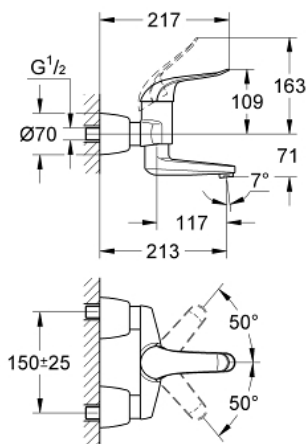

32 771 000 EUROECO SPECIAL SINGLE-LEVER BASIN MIXER 1/2"

PRODUCT DESCRIPTION

- Colour: chrome
- wall mounted
- GROHE LongLife finish
- GROHE SilkMove 46 mm ceramic cartridge
- maximum flow rate (at 3 bar): 8 l/min
- adjustable flow rate limiter
- adjustable temperature limiter
- adjustable minimum flow rate 2.5 l/min
- laminar flow straightener
- cast swivel spout, lockable
- swivel area 90°
- projection 214 mm
- metal lever
- lever length 120 mm
- with lockable S-unions

32 771 000 **EUROECO SPECIAL SINGLE-LEVER BASIN MIXER 1/2"**

SPARE PARTS

- 1: Lever 120 mm (Spare part-nr. 46688000)
 - 2: Cap (Spare part-nr. 46570000)
 - 3: Temperature limiter (Spare part-nr. 46375000)
 - 4: Cartridge (Spare part-nr. 46048000)
 - 5: Screw connection 1/2" (Spare part-nr. 45044000)
 - 6: S-union, lockable (Spare part-nr. 12051000)
 - 6.1: Seal (Spare part-nr. 0138600M)
 - 6.2: Escutcheon (Spare part-nr. 45392000)
 - 7: Cast swivel spout (Spare part-nr. 13269000)
 - 7.1: Stop screw (Spare part-nr. 4669000M)
 - 7.2: Sealing washer (Spare part-nr. 0128500M)
 - 7.3: set of screws (Spare part-nr. 46670000)
 - 7.4: Laminar flow straightener (Spare part-nr. 13960000)
 - 8: Extension 30 (Spare part-nr. 46238000)*
 - 9: Lever 115 mm (Spare part-nr. 32870000)*
- * Optional accessories