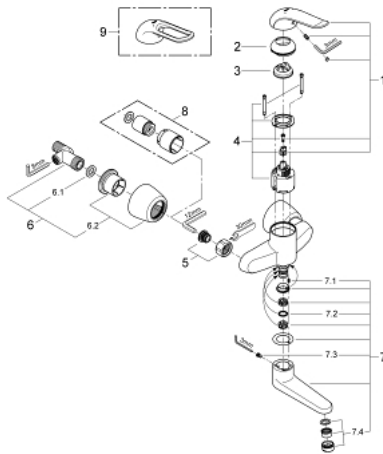

32 771 000 EUROECO SPECIAL SINGLE-LEVER BASIN MIXER 1/2"

PRODUCT DESCRIPTION

- Colour: chrome
- wall mounted
- GROHE LongLife finish
- GROHE SilkMove 46 mm ceramic cartridge
- maximum flow rate (at 3 bar): 8 l/min
- adjustable flow rate limiter
- adjustable temperature limiter
- adjustable minimum flow rate 2.5 l/min
- laminar flow straightener
- cast swivel spout, lockable
- swivel area 90°
- projection 214 mm
- metal lever
- lever length 120 mm
- with lockable S-unions

32 771 000 **EUROECO SPECIAL SINGLE-LEVER BASIN MIXER 1/2"**

SPARE PARTS

- 1: Lever 120 mm (Spare part-nr. 46688000)
 - 2: Cap (Spare part-nr. 46570000)
 - 3: Temperature limiter (Spare part-nr. 46375000)
 - 4: Cartridge (Spare part-nr. 46048000)
 - 5: Screw connection 1/2" (Spare part-nr. 45044000)
 - 6: S-union, lockable (Spare part-nr. 12051000)
 - 6.1: Seal (Spare part-nr. 0138600M)
 - 6.2: Escutcheon (Spare part-nr. 45392000)
 - 7: Cast swivel spout (Spare part-nr. 13269000)
 - 7.1: Stop screw (Spare part-nr. 4669000M)
 - 7.2: Sealing washer (Spare part-nr. 0128500M)
 - 7.3: set of screws (Spare part-nr. 46670000)
 - 7.4: Laminar flow straightener (Spare part-nr. 13960000)
 - 8: Extension 30 (Spare part-nr. 46238000)*
 - 9: Lever 115 mm (Spare part-nr. 32870000)*
- * Optional accessories