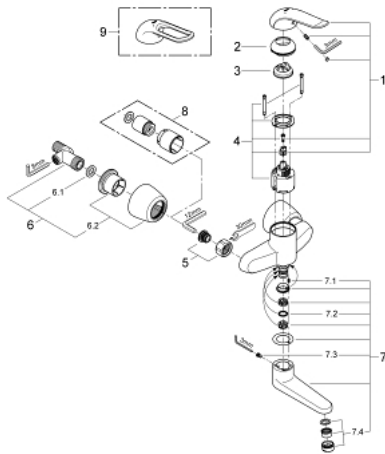

32 771 000 EUROECO SPECIAL SINGLE-LEVER BASIN MIXER 1/2"

PRODUCT DESCRIPTION

- Tyc: Chrome
- wall mounted
- GROHE LongLife finish
- GROHE SilkMove 46 mm ceramic cartridge
- maximum flow rate (at 3 bar): 8 l/min
- adjustable flow rate limiter
- adjustable temperature limiter
- adjustable minimum flow rate 2.5 l/min
- laminar flow straightener
- cast swivel spout, lockable
- swivel area 90°
- projection 214 mm
- metal lever
- lever length 120 mm
- with lockable S-unions

32 771 000 EUROECO SPECIAL SINGLE-LEVER BASIN MIXER 1/2"

SPARE PARTS

- 1: Lever 120 mm (Spare part-nr. 46688000)
 - 2: Cap (Spare part-nr. 46570000)
 - 3: Temperature limiter (Spare part-nr. 46375000)
 - 4: Cartridge (Spare part-nr. 46048000)
 - 5: Screw connection 1/2" (Spare part-nr. 45044000)
 - 6: S-union, lockable (Spare part-nr. 12051000)
 - 6.1: Seal (Spare part-nr. 0138600M)
 - 6.2: Escutcheon (Spare part-nr. 45392000)
 - 7: Cast swivel spout (Spare part-nr. 13269000)
 - 7.1: Stop screw (Spare part-nr. 4669000M)
 - 7.2: Sealing washer (Spare part-nr. 0128500M)
 - 7.3: Set of screws (Spare part-nr. 46670000)
 - 7.4: Laminar flow straightener (Spare part-nr. 13960000)
 - 8: Extension set, 30 mm (Spare part-nr. 46238000)*
 - 9: Lever 115 mm (Spare part-nr. 32870000)*
- * Optional accessories