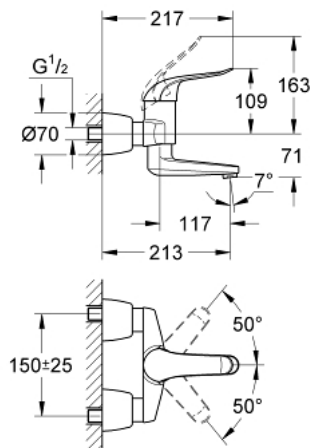

32 771 000 EUROECO SPECIAL SINGLE-LEVER BASIN MIXER 1/2"

PRODUCT DESCRIPTION

- Tyc: Chrome
- wall mounted
- GROHE LongLife finish
- GROHE SilkMove 46 mm ceramic cartridge
- maximum flow rate (at 3 bar): 8 l/min
- adjustable flow rate limiter
- adjustable temperature limiter
- adjustable minimum flow rate 2.5 l/min
- laminar flow straightener
- cast swivel spout, lockable
- swivel area 90°
- projection 214 mm
- metal lever
- lever length 120 mm
- with lockable S-unions

32 771 000 EUROECO SPECIAL SINGLE-LEVER BASIN MIXER 1/2"

SPARE PARTS

- 1: Lever 120 mm (Spare part-nr. 46688000)
 - 2: Cap (Spare part-nr. 46570000)
 - 3: Temperature limiter (Spare part-nr. 46375000)
 - 4: Cartridge (Spare part-nr. 46048000)
 - 5: Screw connection 1/2" (Spare part-nr. 45044000)
 - 6: S-union, lockable (Spare part-nr. 12051000)
 - 6.1: Seal (Spare part-nr. 0138600M)
 - 6.2: Escutcheon (Spare part-nr. 45392000)
 - 7: Cast swivel spout (Spare part-nr. 13269000)
 - 7.1: Stop screw (Spare part-nr. 4669000M)
 - 7.2: Sealing washer (Spare part-nr. 0128500M)
 - 7.3: Set of screws (Spare part-nr. 46670000)
 - 7.4: Laminar flow straightener (Spare part-nr. 13960000)
 - 8: Extension set, 30 mm (Spare part-nr. 46238000)*
 - 9: Lever 115 mm (Spare part-nr. 32870000)*
- * Optional accessories