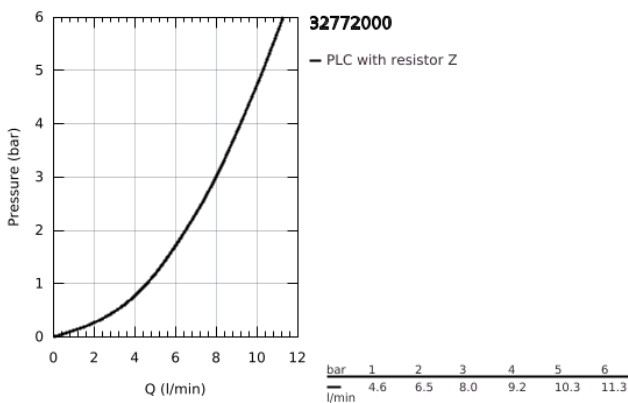

### 32 772 000 EUROECO SPECIAL SINGLE-LEVER BASIN MIXER

#### PRODUCT DESCRIPTION

- Colour: chrome
- wall mounted
- GROHE LongLife finish
- GROHE SilkMove 46 mm ceramic cartridge
- maximum flow rate (at 3 bar): 8 l/min
- adjustable minimum flow rate 2.5 l/min
- adjustable temperature limiter
- adjustable flow rate limiter
- laminar flow straightener
- cast swivel spout, lockable
- swivel area 90°
- projection 222 mm
- metal lever
- lever length 170 mm
- without S-unions
- GROHE EcoJoy

## 32 772 000 EUROECO SPECIAL SINGLE-LEVER BASIN MIXER

### SPARE PARTS

- 1: Lever 170 mm (Spare part-nr. 46689000)
- 2: Cap (Spare part-nr. 46570000)
- 3: Temperature limiter (Spare part-nr. 46375000)
- 4: Cartridge (Spare part-nr. 46048000)
- 5: Screw connection 1/2" (Spare part-nr. 45044000)
- 6: Cast swivel spout (Spare part-nr. 13270000)
- 6.1: Stop screw (Spare part-nr. 4669000M)
- 6.2: Sealing washer (Spare part-nr. 0128500M)
- 6.3: set of screws (Spare part-nr. 46670000)
- 6.4: Laminar flow straightener (Spare part-nr. 13960000)
- 7: Extension 3/4", 20 mm (Spare part-nr. 0713000M)\*
- 8: Lever 160 mm (Spare part-nr. 32871000)\*