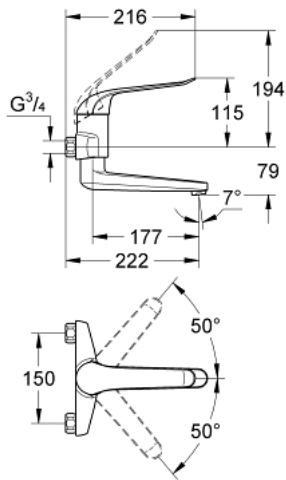

#### PRODUCT DESCRIPTION

- Colour: chrome
- wall mounted
- GROHE LongLife finish
- GROHE SilkMove 46 mm ceramic cartridge
- maximum flow rate (at 3 bar): 8 l/min
- adjustable minimum flow rate 2.5 l/min
- adjustable temperature limiter
- adjustable flow rate limiter
- laminar flow straightener
- cast swivel spout, lockable
- swivel area 90°
- projection 222 mm
- metal lever
- lever length 170 mm
- without S-unions
- GROHE EcoJoy

### SPARE PARTS

- 1: Lever 170 mm (Spare part-nr. 46689000)
- 2: Cap (Spare part-nr. 46570000)
- 3: Temperature limiter (Spare part-nr. 46375000)
- 4: Cartridge (Spare part-nr. 46048000)
- 5: Screw connection 1/2" (Spare part-nr. 45044000)
- 6: Cast swivel spout (Spare part-nr. 13270000)
- 6.1: Stop screw (Spare part-nr. 4669000M)
- 6.2: Sealing washer (Spare part-nr. 0128500M)
- 6.3: set of screws (Spare part-nr. 46670000)
- 6.4: Laminar flow straightener (Spare part-nr. 13960000)
- 7: Extension 3/4", 20 mm (Spare part-nr. 0713000M)\*
- 8: Lever 160 mm (Spare part-nr. 32871000)\*