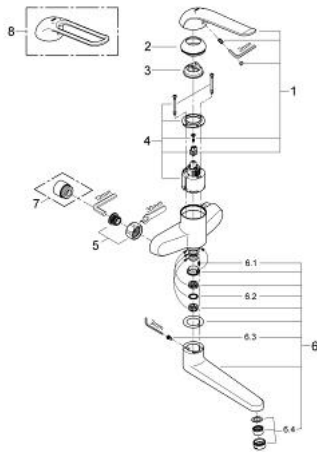

#### PRODUCT DESCRIPTION

- Colour: chrome
- wall mounted
- GROHE LongLife finish
- GROHE SilkMove 46 mm ceramic cartridge
- maximum flow rate (at 3 bar): 8 l/min
- adjustable minimum flow rate 2.5 l/min
- adjustable temperature limiter
- adjustable flow rate limiter
- laminar flow straightener
- cast swivel spout, lockable
- swivel area 90°
- projection 222 mm
- metal lever
- lever length 170 mm
- without S-unions
- GROHE EcoJoy

### SPARE PARTS

- 1: Lever 170 mm (Spare part-nr. 46689000)
- 2: Cap (Spare part-nr. 46570000)
- 3: Temperature limiter (Spare part-nr. 46375000)
- 4: Cartridge (Spare part-nr. 46048000)
- 5: Screw connection 1/2" (Spare part-nr. 45044000)
- 6: Cast swivel spout (Spare part-nr. 13270000)
- 6.1: Stop screw (Spare part-nr. 4669000M)
- 6.2: Sealing washer (Spare part-nr. 0128500M)
- 6.3: set of screws (Spare part-nr. 46670000)
- 6.4: Laminar flow straightener (Spare part-nr. 13960000)
- 7: Extension 3/4", 20 mm (Spare part-nr. 0713000M)\*
- 8: Lever 160 mm (Spare part-nr. 32871000)\*