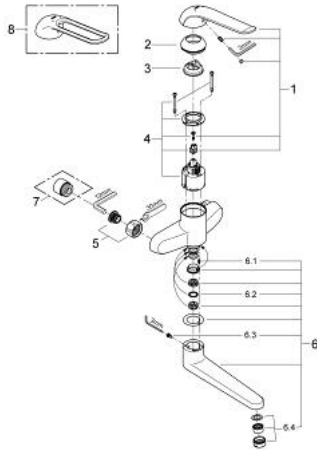

32 772 000 EUROECO SPECIAL SINGLE-LEVER BASIN MIXER

PRODUCT DESCRIPTION

- Tyc: Chrome
- wall mounted
- GROHE LongLife finish
- GROHE SilkMove 46 mm ceramic cartridge
- maximum flow rate (at 3 bar): 8 l/min
- adjustable minimum flow rate 2.5 l/min
- adjustable temperature limiter
- adjustable flow rate limiter
- laminar flow straightener
- cast swivel spout, lockable
- swivel area 90°
- projection 222 mm
- metal lever
- lever length 170 mm
- without S-unions
- GROHE EcoJoy

32 772 000 EUROECO SPECIAL SINGLE-LEVER BASIN MIXER

SPARE PARTS

- 1: Lever 170 mm (Spare part-nr. 46689000)
- 2: Cap (Spare part-nr. 46570000)
- 3: Temperature limiter (Spare part-nr. 46375000)
- 4: Cartridge (Spare part-nr. 46048000)
- 5: Screw connection 1/2" (Spare part-nr. 45044000)
- 6: Cast swivel spout (Spare part-nr. 13270000)
- 6.1: Stop screw (Spare part-nr. 4669000M)
- 6.2: Sealing washer (Spare part-nr. 0128500M)
- 6.3: Set of screws (Spare part-nr. 46670000)
- 6.4: Laminar flow straightener (Spare part-nr. 13960000)
- 7: Extension 3/4", 20 mm (Spare part-nr. 0713000M)*
- 8: Lever 160 mm (Spare part-nr. 32871000)*