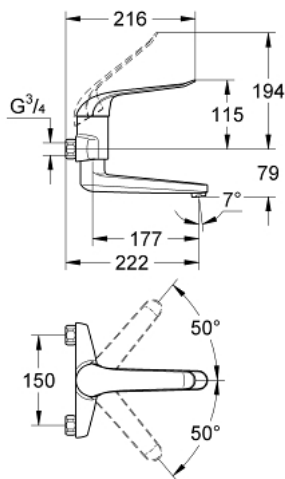

32 772 000 EUROECO SPECIAL SINGLE-LEVER BASIN MIXER

PRODUCT DESCRIPTION

- Tyc: Chrome
- wall mounted
- GROHE LongLife finish
- GROHE SilkMove 46 mm ceramic cartridge
- maximum flow rate (at 3 bar): 8 l/min
- adjustable minimum flow rate 2.5 l/min
- adjustable temperature limiter
- adjustable flow rate limiter
- laminar flow straightener
- cast swivel spout, lockable
- swivel area 90°
- projection 222 mm
- metal lever
- lever length 170 mm
- without S-unions
- GROHE EcoJoy

32 772 000 EUROECO SPECIAL SINGLE-LEVER BASIN MIXER

SPARE PARTS

- 1: Lever 170 mm (Spare part-nr. 46689000)
- 2: Cap (Spare part-nr. 46570000)
- 3: Temperature limiter (Spare part-nr. 46375000)
- 4: Cartridge (Spare part-nr. 46048000)
- 5: Screw connection 1/2" (Spare part-nr. 45044000)
- 6: Cast swivel spout (Spare part-nr. 13270000)
- 6.1: Stop screw (Spare part-nr. 4669000M)
- 6.2: Sealing washer (Spare part-nr. 0128500M)
- 6.3: Set of screws (Spare part-nr. 46670000)
- 6.4: Laminar flow straightener (Spare part-nr. 13960000)
- 7: Extension 3/4", 20 mm (Spare part-nr. 0713000M)*
- 8: Lever 160 mm (Spare part-nr. 32871000)*