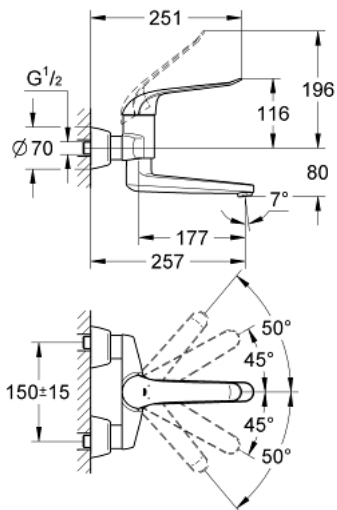

32 773 000 **EUROECO SPECIAL SINGLE-LEVER BASIN MIXER 1/2"**

**PRODUCT DESCRIPTION**

- Tyc: Chrome
- wall mounted
- GROHE LongLife finish
- GROHE SilkMove 46 mm ceramic cartridge
- maximum flow rate (at 3 bar): 8 l/min
- adjustable flow rate limiter
- adjustable temperature limiter
- adjustable minimum flow rate 2.5 l/min
- laminar flow straightener
- cast swivel spout, lockable
- swivel area 90°
- projection 257 mm
- metal lever
- lever length 170 mm
- S-unions

## 32 773 000 EUROECO SPECIAL SINGLE-LEVER BASIN MIXER 1/2"

### SPARE PARTS

- 1: Lever 170 mm (Spare part-nr. 46689000)
- 2: Cap (Spare part-nr. 46570000)
- 3: Temperature limiter (Spare part-nr. 46375000)
- 4: Cartridge (Spare part-nr. 46048000)
- 5: Screw connection 1/2" (Spare part-nr. 45044000)
- 6: S-union (Spare part-nr. 12058000)
- 6.1: Seal (Spare part-nr. 0138600M)
- 6.2: Covering escutcheon (Spare part-nr. 45545000)
- 7: Cast swivel spout (Spare part-nr. 13270000)
- 7.1: Stop screw (Spare part-nr. 4669000M)
- 7.2: Sealing washer (Spare part-nr. 0128500M)
- 7.3: Set of screws (Spare part-nr. 46670000)
- 7.4: Laminar flow straightener (Spare part-nr. 13960000)
- 8: Extension set, 30 mm (Spare part-nr. 46238000)\*
- 9: Lever 160 mm (Spare part-nr. 32871000)\*
- 10: Special spanner (Spare part-nr. 19377000)\*