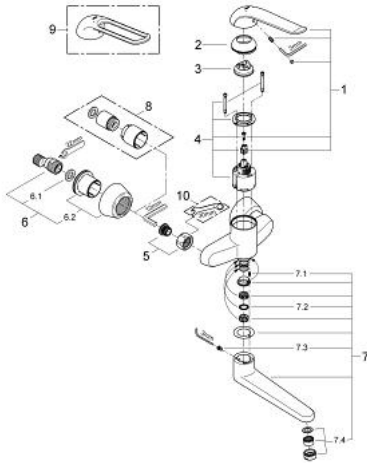

32 773 000 **EUROECO SPECIAL SINGLE-LEVER BASIN MIXER 1/2"**

**PRODUCT DESCRIPTION**

- Tyc: Chrome
- wall mounted
- GROHE LongLife finish
- GROHE SilkMove 46 mm ceramic cartridge
- maximum flow rate (at 3 bar): 8 l/min
- adjustable flow rate limiter
- adjustable temperature limiter
- adjustable minimum flow rate 2.5 l/min
- laminar flow straightener
- cast swivel spout, lockable
- swivel area 90°
- projection 257 mm
- metal lever
- lever length 170 mm
- S-unions

## 32 773 000 EUROECO SPECIAL SINGLE-LEVER BASIN MIXER 1/2"

### SPARE PARTS

- 1: Lever 170 mm (Spare part-nr. 46689000)
- 2: Cap (Spare part-nr. 46570000)
- 3: Temperature limiter (Spare part-nr. 46375000)
- 4: Cartridge (Spare part-nr. 46048000)
- 5: Screw connection 1/2" (Spare part-nr. 45044000)
- 6: S-union (Spare part-nr. 12058000)
- 6.1: Seal (Spare part-nr. 0138600M)
- 6.2: Covering escutcheon (Spare part-nr. 45545000)
- 7: Cast swivel spout (Spare part-nr. 13270000)
- 7.1: Stop screw (Spare part-nr. 4669000M)
- 7.2: Sealing washer (Spare part-nr. 0128500M)
- 7.3: Set of screws (Spare part-nr. 46670000)
- 7.4: Laminar flow straightener (Spare part-nr. 13960000)
- 8: Extension set, 30 mm (Spare part-nr. 46238000)\*
- 9: Lever 160 mm (Spare part-nr. 32871000)\*
- 10: Special spanner (Spare part-nr. 19377000)\*