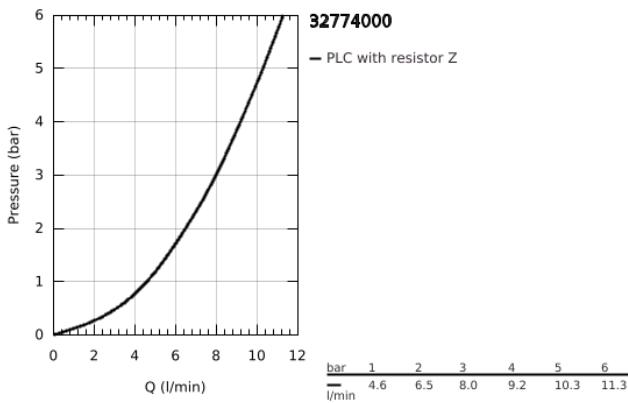

32 774 000 EUROECO SPECIAL SINGLE-LEVER BASIN MIXER 1/2"

PRODUCT DESCRIPTION

- Colour: chrome
- wall mounted
- GROHE LongLife finish
- GROHE SilkMove 46 mm ceramic cartridge
- maximum flow rate (at 3 bar): 8 l/min
- adjustable flow rate limiter
- adjustable temperature limiter
- adjustable minimum flow rate 2.5 l/min
- laminar flow straightener
- cast swivel spout, lockable
- swivel area 90°
- projection 274 mm
- metal lever
- lever length 170 mm
- with lockable S-unions

32 774 000 EUROECO SPECIAL SINGLE-LEVER BASIN MIXER 1/2"

SPARE PARTS

- 1: Lever 170 mm (Spare part-nr. 46689000)
 - 2: Cap (Spare part-nr. 46570000)
 - 3: Temperature limiter (Spare part-nr. 46375000)
 - 4: Cartridge (Spare part-nr. 46048000)
 - 5: Screw connection 1/2" (Spare part-nr. 45044000)
 - 6: S-union, lockable (Spare part-nr. 12051000)
 - 6.1: Seal (Spare part-nr. 0138600M)
 - 6.2: Escutcheon (Spare part-nr. 45392000)
 - 7: Cast swivel spout (Spare part-nr. 13270000)
 - 7.1: Stop screw (Spare part-nr. 4669000M)
 - 7.2: Sealing washer (Spare part-nr. 0128500M)
 - 7.3: set of screws (Spare part-nr. 46670000)
 - 7.4: Laminar flow straightener (Spare part-nr. 13960000)
 - 8: Extension 30 (Spare part-nr. 46238000)*
 - 9: Lever 160 mm (Spare part-nr. 32871000)*
- * Optional accessories