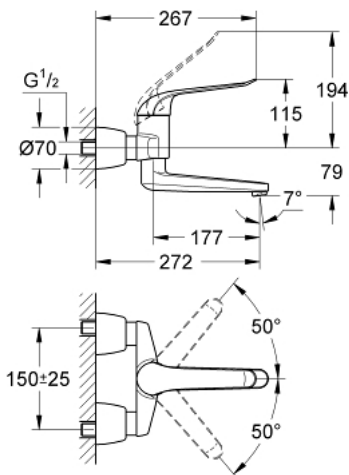

32 774 000 EUROECO SPECIAL SINGLE-LEVER BASIN MIXER 1/2"

PRODUCT DESCRIPTION

- Colour: chrome
- wall mounted
- GROHE LongLife finish
- GROHE SilkMove 46 mm ceramic cartridge
- maximum flow rate (at 3 bar): 8 l/min
- adjustable flow rate limiter
- adjustable temperature limiter
- adjustable minimum flow rate 2.5 l/min
- laminar flow straightener
- cast swivel spout, lockable
- swivel area 90°
- projection 274 mm
- metal lever
- lever length 170 mm
- with lockable S-unions

32 774 000 EUROECO SPECIAL SINGLE-LEVER BASIN MIXER 1/2"

SPARE PARTS

- 1: Lever 170 mm (Spare part-nr. 46689000)
 - 2: Cap (Spare part-nr. 46570000)
 - 3: Temperature limiter (Spare part-nr. 46375000)
 - 4: Cartridge (Spare part-nr. 46048000)
 - 5: Screw connection 1/2" (Spare part-nr. 45044000)
 - 6: S-union, lockable (Spare part-nr. 12051000)
 - 6.1: Seal (Spare part-nr. 0138600M)
 - 6.2: Escutcheon (Spare part-nr. 45392000)
 - 7: Cast swivel spout (Spare part-nr. 13270000)
 - 7.1: Stop screw (Spare part-nr. 4669000M)
 - 7.2: Sealing washer (Spare part-nr. 0128500M)
 - 7.3: set of screws (Spare part-nr. 46670000)
 - 7.4: Laminar flow straightener (Spare part-nr. 13960000)
 - 8: Extension 30 (Spare part-nr. 46238000)*
 - 9: Lever 160 mm (Spare part-nr. 32871000)*
- * Optional accessories