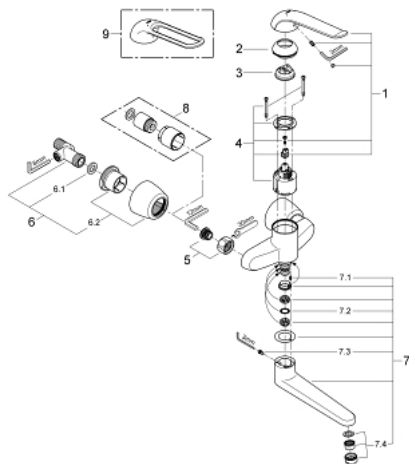

32 774 000 EUROECO SPECIAL SINGLE-LEVER BASIN MIXER 1/2"

PRODUCT DESCRIPTION

- Colour: chrome
- wall mounted
- GROHE LongLife finish
- GROHE SilkMove 46 mm ceramic cartridge
- maximum flow rate (at 3 bar): 8 l/min
- adjustable flow rate limiter
- adjustable temperature limiter
- adjustable minimum flow rate 2.5 l/min
- laminar flow straightener
- cast swivel spout, lockable
- swivel area 90°
- projection 274 mm
- metal lever
- lever length 170 mm
- with lockable S-unions

32 774 000 EUROECO SPECIAL SINGLE-LEVER BASIN MIXER 1/2"

SPARE PARTS

- 1: Lever 170 mm (Spare part-nr. 46689000)
 - 2: Cap (Spare part-nr. 46570000)
 - 3: Temperature limiter (Spare part-nr. 46375000)
 - 4: Cartridge (Spare part-nr. 46048000)
 - 5: Screw connection 1/2" (Spare part-nr. 45044000)
 - 6: S-union, lockable (Spare part-nr. 12051000)
 - 6.1: Seal (Spare part-nr. 0138600M)
 - 6.2: Escutcheon (Spare part-nr. 45392000)
 - 7: Cast swivel spout (Spare part-nr. 13270000)
 - 7.1: Stop screw (Spare part-nr. 4669000M)
 - 7.2: Sealing washer (Spare part-nr. 0128500M)
 - 7.3: set of screws (Spare part-nr. 46670000)
 - 7.4: Laminar flow straightener (Spare part-nr. 13960000)
 - 8: Extension 30 (Spare part-nr. 46238000)*
 - 9: Lever 160 mm (Spare part-nr. 32871000)*
- * Optional accessories