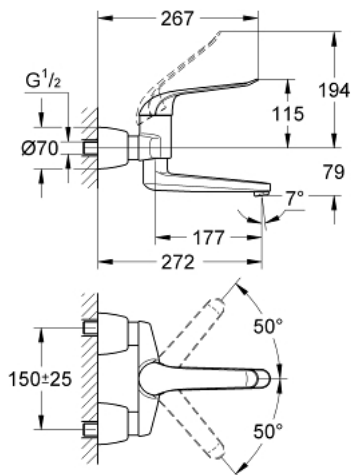

32 774 000 EUROECO SPECIAL SINGLE-LEVER BASIN MIXER 1/2"

PRODUCT DESCRIPTION

- Tyc: Chrome
- wall mounted
- GROHE LongLife finish
- GROHE SilkMove 46 mm ceramic cartridge
- maximum flow rate (at 3 bar): 8 l/min
- adjustable flow rate limiter
- adjustable temperature limiter
- adjustable minimum flow rate 2.5 l/min
- laminar flow straightener
- cast swivel spout, lockable
- swivel area 90°
- projection 274 mm
- metal lever
- lever length 170 mm
- with lockable S-unions

32 774 000 EUROECO SPECIAL SINGLE-LEVER BASIN MIXER 1/2"

SPARE PARTS

- 1: Lever 170 mm (Spare part-nr. 46689000)
 - 2: Cap (Spare part-nr. 46570000)
 - 3: Temperature limiter (Spare part-nr. 46375000)
 - 4: Cartridge (Spare part-nr. 46048000)
 - 5: Screw connection 1/2" (Spare part-nr. 45044000)
 - 6: S-union, lockable (Spare part-nr. 12051000)
 - 6.1: Seal (Spare part-nr. 0138600M)
 - 6.2: Escutcheon (Spare part-nr. 45392000)
 - 7: Cast swivel spout (Spare part-nr. 13270000)
 - 7.1: Stop screw (Spare part-nr. 4669000M)
 - 7.2: Sealing washer (Spare part-nr. 0128500M)
 - 7.3: Set of screws (Spare part-nr. 46670000)
 - 7.4: Laminar flow straightener (Spare part-nr. 13960000)
 - 8: Extension set, 30 mm (Spare part-nr. 46238000)*
 - 9: Lever 160 mm (Spare part-nr. 32871000)*
- * Optional accessories