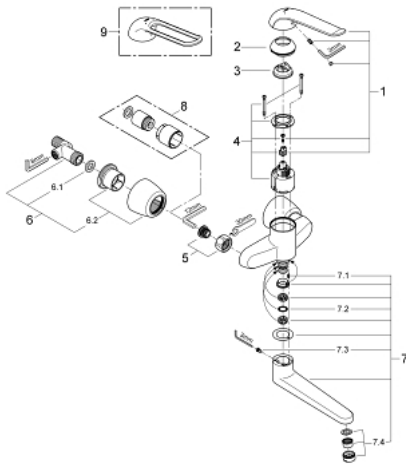

32 774 000 EUROECO SPECIAL SINGLE-LEVER BASIN MIXER 1/2"

PRODUCT DESCRIPTION

- Tyc: Chrome
- wall mounted
- GROHE LongLife finish
- GROHE SilkMove 46 mm ceramic cartridge
- maximum flow rate (at 3 bar): 8 l/min
- adjustable flow rate limiter
- adjustable temperature limiter
- adjustable minimum flow rate 2.5 l/min
- laminar flow straightener
- cast swivel spout, lockable
- swivel area 90°
- projection 274 mm
- metal lever
- lever length 170 mm
- with lockable S-unions

32 774 000 EUROECO SPECIAL SINGLE-LEVER BASIN MIXER 1/2"

SPARE PARTS

- 1: Lever 170 mm (Spare part-nr. 46689000)
 - 2: Cap (Spare part-nr. 46570000)
 - 3: Temperature limiter (Spare part-nr. 46375000)
 - 4: Cartridge (Spare part-nr. 46048000)
 - 5: Screw connection 1/2" (Spare part-nr. 45044000)
 - 6: S-union, lockable (Spare part-nr. 12051000)
 - 6.1: Seal (Spare part-nr. 0138600M)
 - 6.2: Escutcheon (Spare part-nr. 45392000)
 - 7: Cast swivel spout (Spare part-nr. 13270000)
 - 7.1: Stop screw (Spare part-nr. 4669000M)
 - 7.2: Sealing washer (Spare part-nr. 0128500M)
 - 7.3: Set of screws (Spare part-nr. 46670000)
 - 7.4: Laminar flow straightener (Spare part-nr. 13960000)
 - 8: Extension set, 30 mm (Spare part-nr. 46238000)*
 - 9: Lever 160 mm (Spare part-nr. 32871000)*
- * Optional accessories