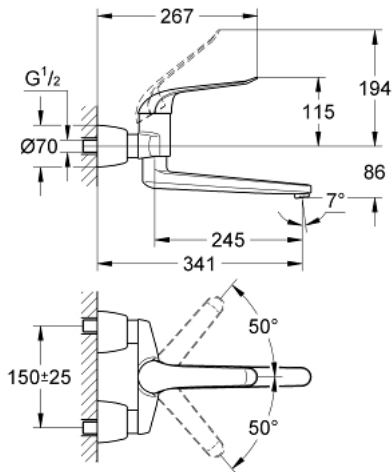

### 32 775 000 EUROECO SPECIAL SINGLE-LEVER BASIN MIXER 1/2"

#### PRODUCT DESCRIPTION

- Colour: chrome
- wall mounted
- GROHE LongLife finish
- GROHE SilkMove 46 mm ceramic cartridge
- maximum flow rate (at 3 bar): 8 l/min
- adjustable flow rate limiter
- adjustable temperature limiter
- adjustable minimum flow rate 2.5 l/min
- laminar flow straightener
- cast swivel spout, lockable
- swivel area 90°
- projection 342 mm
- metal lever
- lever length 170 mm
- with lockable S-unions

## 32 775 000 EUROECO SPECIAL SINGLE-LEVER BASIN MIXER 1/2"

### SPARE PARTS

- 1: Lever 170 mm (Spare part-nr. 46689000)
  - 2: Cap (Spare part-nr. 46570000)
  - 3: Temperature limiter (Spare part-nr. 46375000)
  - 4: Cartridge (Spare part-nr. 46048000)
  - 5: Screw connection 1/2" (Spare part-nr. 45044000)
  - 6: S-union, lockable (Spare part-nr. 12051000)
  - 6.1: Seal (Spare part-nr. 0138600M)
  - 6.2: Escutcheon (Spare part-nr. 45392000)
  - 7: Cast spout (Spare part-nr. 13271000)
  - 7.1: Stop screw (Spare part-nr. 4669000M)
  - 7.2: Sealing washer (Spare part-nr. 0128500M)
  - 7.3: set of screws (Spare part-nr. 46670000)
  - 7.4: Laminar flow straightener (Spare part-nr. 13960000)
  - 8: Extension 30 (Spare part-nr. 46238000)\*
  - 9: Lever 160 mm (Spare part-nr. 32871000)\*
- \* Optional accessories