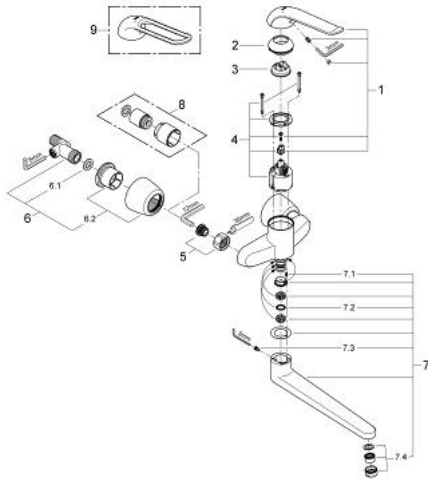

#### PRODUCT DESCRIPTION

- Colour: chrome
- wall mounted
- GROHE LongLife finish
- GROHE SilkMove 46 mm ceramic cartridge
- maximum flow rate (at 3 bar): 8 l/min
- adjustable flow rate limiter
- adjustable temperature limiter
- adjustable minimum flow rate 2.5 l/min
- laminar flow straightener
- cast swivel spout, lockable
- swivel area 90°
- projection 342 mm
- metal lever
- lever length 170 mm
- with lockable S-unions

## 32 775 000 EUROECO SPECIAL SINGLE-LEVER BASIN MIXER 1/2"

### SPARE PARTS

- 1: Lever 170 mm (Spare part-nr. 46689000)
  - 2: Cap (Spare part-nr. 46570000)
  - 3: Temperature limiter (Spare part-nr. 46375000)
  - 4: Cartridge (Spare part-nr. 46048000)
  - 5: Screw connection 1/2" (Spare part-nr. 45044000)
  - 6: S-union, lockable (Spare part-nr. 12051000)
  - 6.1: Seal (Spare part-nr. 0138600M)
  - 6.2: Escutcheon (Spare part-nr. 45392000)
  - 7: Cast spout (Spare part-nr. 13271000)
  - 7.1: Stop screw (Spare part-nr. 4669000M)
  - 7.2: Sealing washer (Spare part-nr. 0128500M)
  - 7.3: set of screws (Spare part-nr. 46670000)
  - 7.4: Laminar flow straightener (Spare part-nr. 13960000)
  - 8: Extension 30 (Spare part-nr. 46238000)\*
  - 9: Lever 160 mm (Spare part-nr. 32871000)\*
- \* Optional accessories