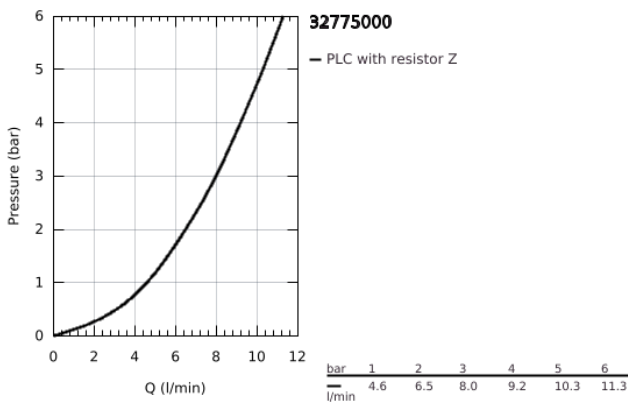

### 32 775 000 EUROECO SPECIAL SINGLE-LEVER BASIN MIXER 1/2"

#### PRODUCT DESCRIPTION

- Colour: chrome
- wall mounted
- GROHE LongLife finish
- GROHE SilkMove 46 mm ceramic cartridge
- maximum flow rate (at 3 bar): 8 l/min
- adjustable flow rate limiter
- adjustable temperature limiter
- adjustable minimum flow rate 2.5 l/min
- laminar flow straightener
- cast swivel spout, lockable
- swivel area 90°
- projection 342 mm
- metal lever
- lever length 170 mm
- with lockable S-unions

## 32 775 000 EUROECO SPECIAL SINGLE-LEVER BASIN MIXER 1/2"

### SPARE PARTS

- 1: Lever 170 mm (Spare part-nr. 46689000)
  - 2: Cap (Spare part-nr. 46570000)
  - 3: Temperature limiter (Spare part-nr. 46375000)
  - 4: Cartridge (Spare part-nr. 46048000)
  - 5: Screw connection 1/2" (Spare part-nr. 45044000)
  - 6: S-union, lockable (Spare part-nr. 12051000)
  - 6.1: Seal (Spare part-nr. 0138600M)
  - 6.2: Escutcheon (Spare part-nr. 45392000)
  - 7: Cast spout (Spare part-nr. 13271000)
  - 7.1: Stop screw (Spare part-nr. 4669000M)
  - 7.2: Sealing washer (Spare part-nr. 0128500M)
  - 7.3: set of screws (Spare part-nr. 46670000)
  - 7.4: Laminar flow straightener (Spare part-nr. 13960000)
  - 8: Extension 30 (Spare part-nr. 46238000)\*
  - 9: Lever 160 mm (Spare part-nr. 32871000)\*
- \* Optional accessories