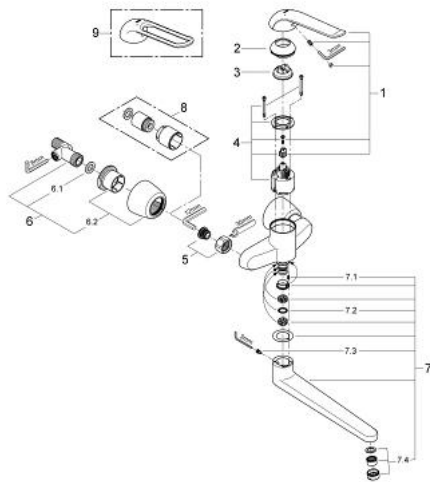

### PRODUCT DESCRIPTION

- Tyc: Chrome
- wall mounted
- GROHE LongLife finish
- GROHE SilkMove 46 mm ceramic cartridge
- maximum flow rate (at 3 bar): 8 l/min
- adjustable flow rate limiter
- adjustable temperature limiter
- adjustable minimum flow rate 2.5 l/min
- laminar flow straightener
- cast swivel spout, lockable
- swivel area 90°
- projection 342 mm
- metal lever
- lever length 170 mm
- with lockable S-unions

## 32 775 000 EUROECO SPECIAL SINGLE-LEVER BASIN MIXER 1/2"

### SPARE PARTS

- 1: Lever 170 mm (Spare part-nr. 46689000)
  - 2: Cap (Spare part-nr. 46570000)
  - 3: Temperature limiter (Spare part-nr. 46375000)
  - 4: Cartridge (Spare part-nr. 46048000)
  - 5: Screw connection 1/2" (Spare part-nr. 45044000)
  - 6: S-union, lockable (Spare part-nr. 12051000)
  - 6.1: Seal (Spare part-nr. 0138600M)
  - 6.2: Escutcheon (Spare part-nr. 45392000)
  - 7: Cast spout (Spare part-nr. 13271000)
  - 7.1: Stop screw (Spare part-nr. 4669000M)
  - 7.2: Sealing washer (Spare part-nr. 0128500M)
  - 7.3: Set of screws (Spare part-nr. 46670000)
  - 7.4: Laminar flow straightener (Spare part-nr. 13960000)
  - 8: Extension set, 30 mm (Spare part-nr. 46238000)\*
  - 9: Lever 160 mm (Spare part-nr. 32871000)\*
- \* Optional accessories