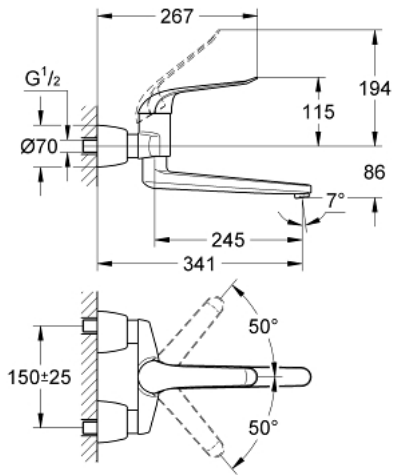

## 32 775 000 EUROECO SPECIAL SINGLE-LEVER BASIN MIXER 1/2"

### PRODUCT DESCRIPTION

- Tyc: Chrome
- wall mounted
- GROHE LongLife finish
- GROHE SilkMove 46 mm ceramic cartridge
- maximum flow rate (at 3 bar): 8 l/min
- adjustable flow rate limiter
- adjustable temperature limiter
- adjustable minimum flow rate 2.5 l/min
- laminar flow straightener
- cast swivel spout, lockable
- swivel area 90°
- projection 342 mm
- metal lever
- lever length 170 mm
- with lockable S-unions

### SPARE PARTS

- 1: Lever 170 mm (Spare part-nr. 46689000)
  - 2: Cap (Spare part-nr. 46570000)
  - 3: Temperature limiter (Spare part-nr. 46375000)
  - 4: Cartridge (Spare part-nr. 46048000)
  - 5: Screw connection 1/2" (Spare part-nr. 45044000)
  - 6: S-union, lockable (Spare part-nr. 12051000)
  - 6.1: Seal (Spare part-nr. 0138600M)
  - 6.2: Escutcheon (Spare part-nr. 45392000)
  - 7: Cast spout (Spare part-nr. 13271000)
  - 7.1: Stop screw (Spare part-nr. 4669000M)
  - 7.2: Sealing washer (Spare part-nr. 0128500M)
  - 7.3: Set of screws (Spare part-nr. 46670000)
  - 7.4: Laminar flow straightener (Spare part-nr. 13960000)
  - 8: Extension set, 30 mm (Spare part-nr. 46238000)\*
  - 9: Lever 160 mm (Spare part-nr. 32871000)\*
- \* Optional accessories