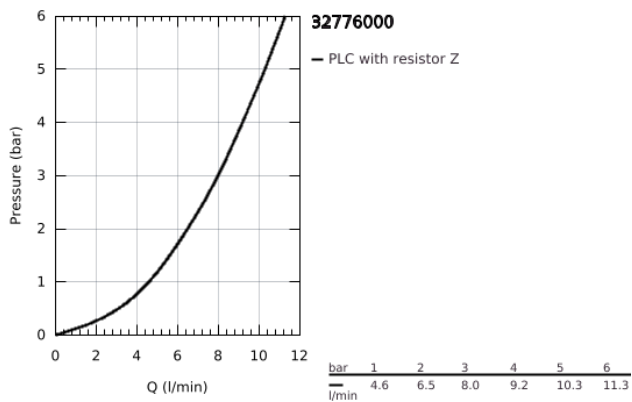

### 32 776 000 EUROECO SPECIAL SINGLE-LEVER BASIN MIXER 1/2"

#### PRODUCT DESCRIPTION

- Colour: chrome
- wall mounted
- GROHE LongLife finish
- GROHE SilkMove 46 mm ceramic cartridge
- maximum flow rate (at 3 bar): 8 l/min
- adjustable flow rate limiter
- adjustable temperature limiter
- adjustable minimum flow rate 2.5 l/min
- cast spout
- projection 157 mm
- metal lever
- lever length 120 mm
- S-unions

## 32 776 000 EUROECO SPECIAL SINGLE-LEVER BASIN MIXER 1/2"

### SPARE PARTS

- 1: Lever 120 mm (Spare part-nr. 46688000)
  - 2: Cap (Spare part-nr. 46570000)
  - 3: Temperature limiter (Spare part-nr. 46375000)
  - 4: Cartridge (Spare part-nr. 46048000)
  - 5: Screw connection 1/2" (Spare part-nr. 45044000)
  - 6: S-union (Spare part-nr. 12058000)
  - 6.1: Seal (Spare part-nr. 0138600M)
  - 6.2: Covering escutcheon (Spare part-nr. 45545000)
  - 7: Laminar flow straightener (Spare part-nr. 13960000)
  - 8: Extension 30 (Spare part-nr. 46238000)\*
  - 9: Lever 115 mm (Spare part-nr. 32870000)\*
  - 10: Special spanner (Spare part-nr. 19377000)\*
- \* Optional accessories