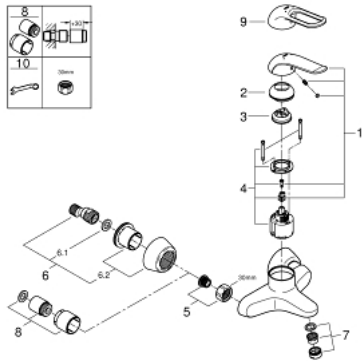

### 32 776 000 EUROECO SPECIAL SINGLE-LEVER BASIN MIXER 1/2"

#### PRODUCT DESCRIPTION

- Colour: chrome
- wall mounted
- GROHE LongLife finish
- GROHE SilkMove 46 mm ceramic cartridge
- maximum flow rate (at 3 bar): 8 l/min
- adjustable flow rate limiter
- adjustable temperature limiter
- adjustable minimum flow rate 2.5 l/min
- cast spout
- projection 157 mm
- metal lever
- lever length 120 mm
- S-unions

## 32 776 000 EUROECO SPECIAL SINGLE-LEVER BASIN MIXER 1/2"

### SPARE PARTS

- 1: Lever 120 mm (Spare part-nr. 46688000)
  - 2: Cap (Spare part-nr. 46570000)
  - 3: Temperature limiter (Spare part-nr. 46375000)
  - 4: Cartridge (Spare part-nr. 46048000)
  - 5: Screw connection 1/2" (Spare part-nr. 45044000)
  - 6: S-union (Spare part-nr. 12058000)
  - 6.1: Seal (Spare part-nr. 0138600M)
  - 6.2: Covering escutcheon (Spare part-nr. 45545000)
  - 7: Laminar flow straightener (Spare part-nr. 13960000)
  - 8: Extension 30 (Spare part-nr. 46238000)\*
  - 9: Lever 115 mm (Spare part-nr. 32870000)\*
  - 10: Special spanner (Spare part-nr. 19377000)\*
- \* Optional accessories