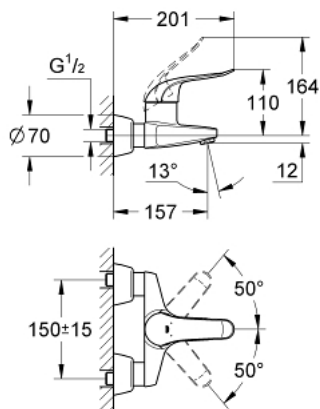

### 32 776 000 EUROECO SPECIAL SINGLE-LEVER BASIN MIXER 1/2"

#### PRODUCT DESCRIPTION

- Colour: chrome
- wall mounted
- GROHE LongLife finish
- GROHE SilkMove 46 mm ceramic cartridge
- maximum flow rate (at 3 bar): 8 l/min
- adjustable flow rate limiter
- adjustable temperature limiter
- adjustable minimum flow rate 2.5 l/min
- cast spout
- projection 157 mm
- metal lever
- lever length 120 mm
- S-unions

### SPARE PARTS

- 1: Lever 120 mm (Spare part-nr. 46688000)
  - 2: Cap (Spare part-nr. 46570000)
  - 3: Temperature limiter (Spare part-nr. 46375000)
  - 4: Cartridge (Spare part-nr. 46048000)
  - 5: Screw connection 1/2" (Spare part-nr. 45044000)
  - 6: S-union (Spare part-nr. 12058000)
  - 6.1: Seal (Spare part-nr. 0138600M)
  - 6.2: Covering escutcheon (Spare part-nr. 45545000)
  - 7: Laminar flow straightener (Spare part-nr. 13960000)
  - 8: Extension 30 (Spare part-nr. 46238000)\*
  - 9: Lever 115 mm (Spare part-nr. 32870000)\*
  - 10: Special spanner (Spare part-nr. 19377000)\*
- \* Optional accessories