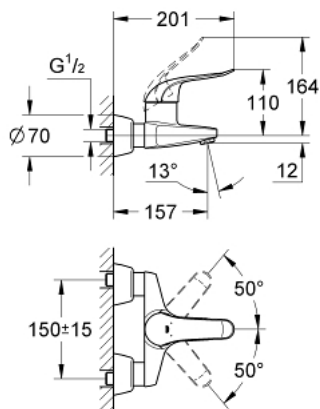

32 776 000 **EUROECO SPECIAL SINGLE-LEVER BASIN MIXER 1/2"**

PRODUCT DESCRIPTION

- Tyc: Chrome
- wall mounted
- GROHE LongLife finish
- GROHE SilkMove 46 mm ceramic cartridge
- maximum flow rate (at 3 bar): 8 l/min
- adjustable flow rate limiter
- adjustable temperature limiter
- adjustable minimum flow rate 2.5 l/min
- cast spout
- projection 157 mm
- metal lever
- lever length 120 mm
- S-unions

32 776 000 EUROECO SPECIAL SINGLE-LEVER BASIN MIXER 1/2"

SPARE PARTS

- 1: Lever 120 mm (Spare part-nr. 46688000)
- 2: Cap (Spare part-nr. 46570000)
- 3: Temperature limiter (Spare part-nr. 46375000)
- 4: Cartridge (Spare part-nr. 46048000)
- 5: Screw connection 1/2" (Spare part-nr. 45044000)
- 6: S-union (Spare part-nr. 12058000)
- 6.1: Seal (Spare part-nr. 0138600M)
- 6.2: Covering escutcheon (Spare part-nr. 45545000)
- 7: Laminar flow straightener (Spare part-nr. 13960000)
- 8: Extension set, 30 mm (Spare part-nr. 46238000)*
- 9: Lever 115 mm (Spare part-nr. 32870000)*
- 10: Special spanner (Spare part-nr. 19377000)*