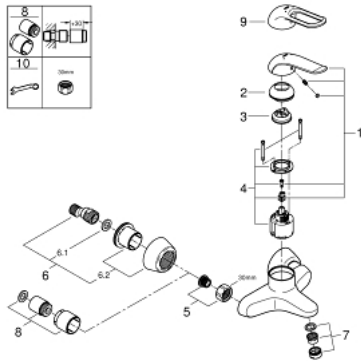

32 776 000 **EUROECO SPECIAL SINGLE-LEVER BASIN MIXER 1/2"**

PRODUCT DESCRIPTION

- Tyc: Chrome
- wall mounted
- GROHE LongLife finish
- GROHE SilkMove 46 mm ceramic cartridge
- maximum flow rate (at 3 bar): 8 l/min
- adjustable flow rate limiter
- adjustable temperature limiter
- adjustable minimum flow rate 2.5 l/min
- cast spout
- projection 157 mm
- metal lever
- lever length 120 mm
- S-unions

32 776 000 EUROECO SPECIAL SINGLE-LEVER BASIN MIXER 1/2"

SPARE PARTS

- 1: Lever 120 mm (Spare part-nr. 46688000)
- 2: Cap (Spare part-nr. 46570000)
- 3: Temperature limiter (Spare part-nr. 46375000)
- 4: Cartridge (Spare part-nr. 46048000)
- 5: Screw connection 1/2" (Spare part-nr. 45044000)
- 6: S-union (Spare part-nr. 12058000)
- 6.1: Seal (Spare part-nr. 0138600M)
- 6.2: Covering escutcheon (Spare part-nr. 45545000)
- 7: Laminar flow straightener (Spare part-nr. 13960000)
- 8: Extension set, 30 mm (Spare part-nr. 46238000)*
- 9: Lever 115 mm (Spare part-nr. 32870000)*
- 10: Special spanner (Spare part-nr. 19377000)*