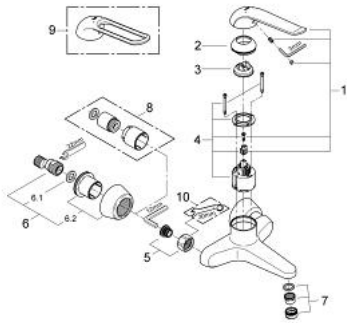

32 778 000 **EUROECO SPECIAL SINGLE-LEVER BASIN MIXER 1/2"**

**PRODUCT DESCRIPTION**

- Colour: chrome
- wall mounted
- GROHE LongLife finish
- GROHE SilkMove 46 mm ceramic cartridge
- maximum flow rate (at 3 bar): 8 l/min
- adjustable flow rate limiter
- adjustable temperature limiter
- adjustable minimum flow rate 2.5 l/min
- laminar flow straightener
- cast spout
- projection 205 mm
- metal lever
- lever length 170 mm
- S-unions

## 32 778 000 EUROECO SPECIAL SINGLE-LEVER BASIN MIXER 1/2"

### SPARE PARTS

- 1: Lever 170 mm (Spare part-nr. 46689000)
- 2: Cap (Spare part-nr. 46570000)
- 3: Temperature limiter (Spare part-nr. 46375000)
- 4: Cartridge (Spare part-nr. 46048000)
- 5: Screw connection 1/2" (Spare part-nr. 45044000)
- 6: S-union (Spare part-nr. 12058000)
- 6.1: Seal (Spare part-nr. 0138600M)
- 6.2: Covering escutcheon (Spare part-nr. 45545000)
- 7: Laminar flow straightener (Spare part-nr. 13960000)
- 8: Extension 30 (Spare part-nr. 46238000)\*
- 9: Lever 160 mm (Spare part-nr. 32871000)\*
- 10: Special spanner (Spare part-nr. 19377000)\*