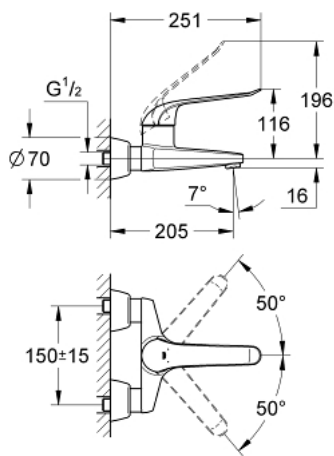

32 778 000 **EUROECO SPECIAL SINGLE-LEVER BASIN MIXER 1/2"**

**PRODUCT DESCRIPTION**

- Colour: chrome
- wall mounted
- GROHE LongLife finish
- GROHE SilkMove 46 mm ceramic cartridge
- maximum flow rate (at 3 bar): 8 l/min
- adjustable flow rate limiter
- adjustable temperature limiter
- adjustable minimum flow rate 2.5 l/min
- laminar flow straightener
- cast spout
- projection 205 mm
- metal lever
- lever length 170 mm
- S-unions

## 32 778 000 EUROECO SPECIAL SINGLE-LEVER BASIN MIXER 1/2"

### SPARE PARTS

- 1: Lever 170 mm (Spare part-nr. 46689000)
- 2: Cap (Spare part-nr. 46570000)
- 3: Temperature limiter (Spare part-nr. 46375000)
- 4: Cartridge (Spare part-nr. 46048000)
- 5: Screw connection 1/2" (Spare part-nr. 45044000)
- 6: S-union (Spare part-nr. 12058000)
- 6.1: Seal (Spare part-nr. 0138600M)
- 6.2: Covering escutcheon (Spare part-nr. 45545000)
- 7: Laminar flow straightener (Spare part-nr. 13960000)
- 8: Extension 30 (Spare part-nr. 46238000)\*
- 9: Lever 160 mm (Spare part-nr. 32871000)\*
- 10: Special spanner (Spare part-nr. 19377000)\*