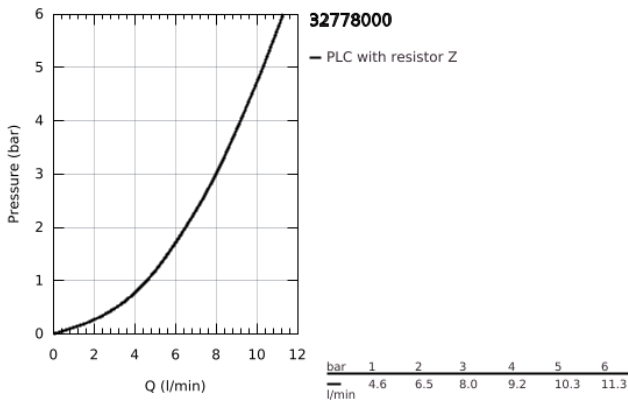

32 778 000 **EUROECO SPECIAL SINGLE-LEVER BASIN MIXER 1/2"**

**PRODUCT DESCRIPTION**

- Colour: chrome
- wall mounted
- GROHE LongLife finish
- GROHE SilkMove 46 mm ceramic cartridge
- maximum flow rate (at 3 bar): 8 l/min
- adjustable flow rate limiter
- adjustable temperature limiter
- adjustable minimum flow rate 2.5 l/min
- laminar flow straightener
- cast spout
- projection 205 mm
- metal lever
- lever length 170 mm
- S-unions

## 32 778 000 EUROECO SPECIAL SINGLE-LEVER BASIN MIXER 1/2"

### SPARE PARTS

- 1: Lever 170 mm (Spare part-nr. 46689000)
- 2: Cap (Spare part-nr. 46570000)
- 3: Temperature limiter (Spare part-nr. 46375000)
- 4: Cartridge (Spare part-nr. 46048000)
- 5: Screw connection 1/2" (Spare part-nr. 45044000)
- 6: S-union (Spare part-nr. 12058000)
- 6.1: Seal (Spare part-nr. 0138600M)
- 6.2: Covering escutcheon (Spare part-nr. 45545000)
- 7: Laminar flow straightener (Spare part-nr. 13960000)
- 8: Extension 30 (Spare part-nr. 46238000)\*
- 9: Lever 160 mm (Spare part-nr. 32871000)\*
- 10: Special spanner (Spare part-nr. 19377000)\*