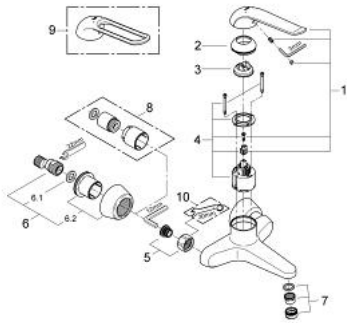

32 778 000 **EUROECO SPECIAL SINGLE-LEVER BASIN MIXER 1/2"**

PRODUCT DESCRIPTION

- Tyc: Chrome
- wall mounted
- GROHE LongLife finish
- GROHE SilkMove 46 mm ceramic cartridge
- maximum flow rate (at 3 bar): 8 l/min
- adjustable flow rate limiter
- adjustable temperature limiter
- adjustable minimum flow rate 2.5 l/min
- laminar flow straightener
- cast spout
- projection 205 mm
- metal lever
- lever length 170 mm
- S-unions

32 778 000 EUROECO SPECIAL SINGLE-LEVER BASIN MIXER 1/2"

SPARE PARTS

- 1: Lever 170 mm (Spare part-nr. 46689000)
- 2: Cap (Spare part-nr. 46570000)
- 3: Temperature limiter (Spare part-nr. 46375000)
- 4: Cartridge (Spare part-nr. 46048000)
- 5: Screw connection 1/2" (Spare part-nr. 45044000)
- 6: S-union (Spare part-nr. 12058000)
- 6.1: Seal (Spare part-nr. 0138600M)
- 6.2: Covering escutcheon (Spare part-nr. 45545000)
- 7: Laminar flow straightener (Spare part-nr. 13960000)
- 8: Extension set, 30 mm (Spare part-nr. 46238000)*
- 9: Lever 160 mm (Spare part-nr. 32871000)*
- 10: Special spanner (Spare part-nr. 19377000)*