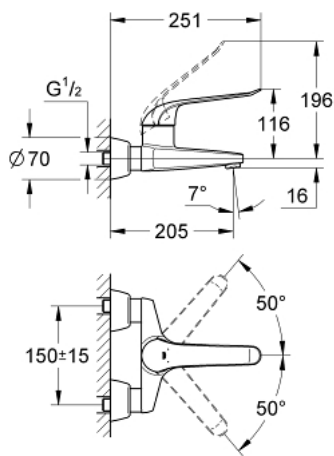

32 778 000 **EUROECO SPECIAL SINGLE-LEVER BASIN MIXER 1/2"**

PRODUCT DESCRIPTION

- Tyc: Chrome
- wall mounted
- GROHE LongLife finish
- GROHE SilkMove 46 mm ceramic cartridge
- maximum flow rate (at 3 bar): 8 l/min
- adjustable flow rate limiter
- adjustable temperature limiter
- adjustable minimum flow rate 2.5 l/min
- laminar flow straightener
- cast spout
- projection 205 mm
- metal lever
- lever length 170 mm
- S-unions

32 778 000 EUROECO SPECIAL SINGLE-LEVER BASIN MIXER 1/2"

SPARE PARTS

- 1: Lever 170 mm (Spare part-nr. 46689000)
- 2: Cap (Spare part-nr. 46570000)
- 3: Temperature limiter (Spare part-nr. 46375000)
- 4: Cartridge (Spare part-nr. 46048000)
- 5: Screw connection 1/2" (Spare part-nr. 45044000)
- 6: S-union (Spare part-nr. 12058000)
- 6.1: Seal (Spare part-nr. 0138600M)
- 6.2: Covering escutcheon (Spare part-nr. 45545000)
- 7: Laminar flow straightener (Spare part-nr. 13960000)
- 8: Extension set, 30 mm (Spare part-nr. 46238000)*
- 9: Lever 160 mm (Spare part-nr. 32871000)*
- 10: Special spanner (Spare part-nr. 19377000)*