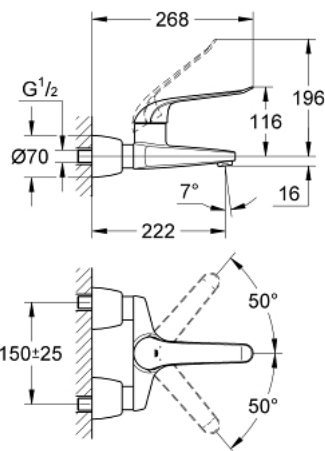

32 779 000 **EUROECO SPECIAL SINGLE-LEVER BASIN MIXER 1/2"**

PRODUCT DESCRIPTION

- Colour: chrome
- wall mounted
- GROHE LongLife finish
- GROHE SilkMove 46 mm ceramic cartridge
- maximum flow rate (at 3 bar): 8 l/min
- adjustable flow rate limiter
- adjustable temperature limiter
- adjustable minimum flow rate 2.5 l/min
- laminar flow straightener
- cast spout
- projection 221 mm
- metal lever
- lever length 170 mm
- with lockable S-unions

32 779 000 EUROECO SPECIAL SINGLE-LEVER BASIN MIXER 1/2"

SPARE PARTS

- 1: Lever 170 mm (Spare part-nr. 46689000)
- 2: Cap (Spare part-nr. 46570000)
- 3: Temperature limiter (Spare part-nr. 46375000)
- 4: Cartridge (Spare part-nr. 46048000)
- 5: Screw connection 1/2" (Spare part-nr. 45044000)
- 6: S-union, lockable (Spare part-nr. 12051000)
- 6.1: Seal (Spare part-nr. 0138600M)
- 6.2: Escutcheon (Spare part-nr. 45392000)
- 7: Laminar flow straightener (Spare part-nr. 13960000)
- 8: Extension 30 (Spare part-nr. 46238000)*
- 9: Lever 160 mm (Spare part-nr. 32871000)*