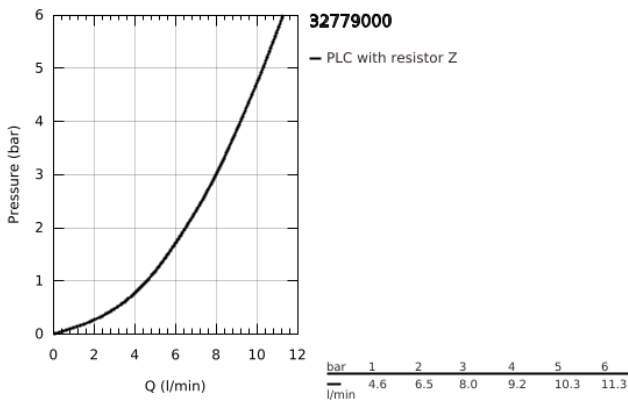

32 779 000 **EUROECO SPECIAL SINGLE-LEVER BASIN MIXER 1/2"**

PRODUCT DESCRIPTION

- Colour: chrome
- wall mounted
- GROHE LongLife finish
- GROHE SilkMove 46 mm ceramic cartridge
- maximum flow rate (at 3 bar): 8 l/min
- adjustable flow rate limiter
- adjustable temperature limiter
- adjustable minimum flow rate 2.5 l/min
- laminar flow straightener
- cast spout
- projection 221 mm
- metal lever
- lever length 170 mm
- with lockable S-unions

32 779 000 EUROECO SPECIAL SINGLE-LEVER BASIN MIXER 1/2"

SPARE PARTS

- 1: Lever 170 mm (Spare part-nr. 46689000)
- 2: Cap (Spare part-nr. 46570000)
- 3: Temperature limiter (Spare part-nr. 46375000)
- 4: Cartridge (Spare part-nr. 46048000)
- 5: Screw connection 1/2" (Spare part-nr. 45044000)
- 6: S-union, lockable (Spare part-nr. 12051000)
- 6.1: Seal (Spare part-nr. 0138600M)
- 6.2: Escutcheon (Spare part-nr. 45392000)
- 7: Laminar flow straightener (Spare part-nr. 13960000)
- 8: Extension 30 (Spare part-nr. 46238000)*
- 9: Lever 160 mm (Spare part-nr. 32871000)*