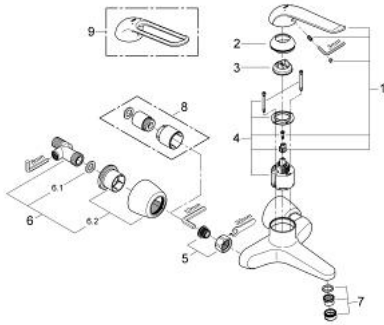

32 779 000 **EUROECO SPECIAL SINGLE-LEVER BASIN MIXER 1/2"**

PRODUCT DESCRIPTION

- Colour: chrome
- wall mounted
- GROHE LongLife finish
- GROHE SilkMove 46 mm ceramic cartridge
- maximum flow rate (at 3 bar): 8 l/min
- adjustable flow rate limiter
- adjustable temperature limiter
- adjustable minimum flow rate 2.5 l/min
- laminar flow straightener
- cast spout
- projection 221 mm
- metal lever
- lever length 170 mm
- with lockable S-unions

32 779 000 EUROECO SPECIAL SINGLE-LEVER BASIN MIXER 1/2"

SPARE PARTS

- 1: Lever 170 mm (Spare part-nr. 46689000)
- 2: Cap (Spare part-nr. 46570000)
- 3: Temperature limiter (Spare part-nr. 46375000)
- 4: Cartridge (Spare part-nr. 46048000)
- 5: Screw connection 1/2" (Spare part-nr. 45044000)
- 6: S-union, lockable (Spare part-nr. 12051000)
- 6.1: Seal (Spare part-nr. 0138600M)
- 6.2: Escutcheon (Spare part-nr. 45392000)
- 7: Laminar flow straightener (Spare part-nr. 13960000)
- 8: Extension 30 (Spare part-nr. 46238000)*
- 9: Lever 160 mm (Spare part-nr. 32871000)*